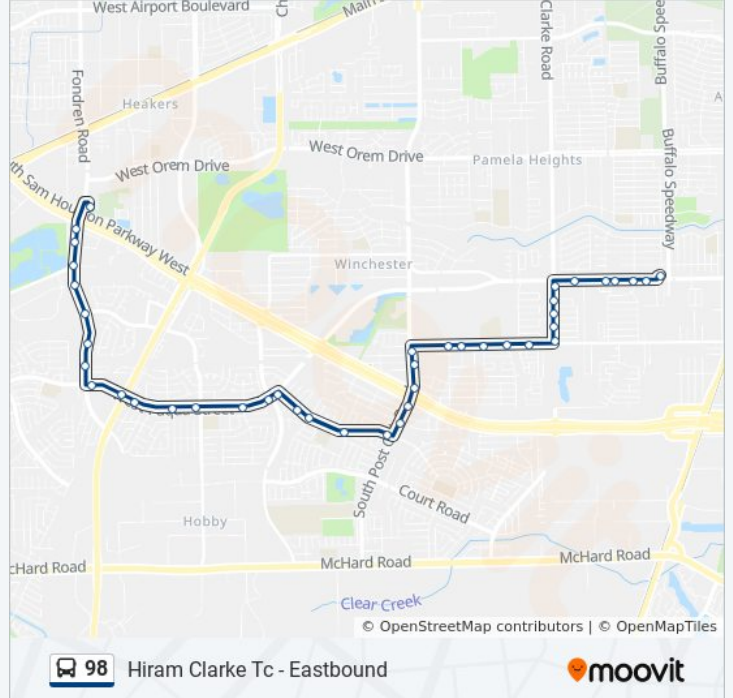

Direction: Hiram Clarke Tc - Eastbound

41 stops

[VIEW LINE SCHEDULE](#)

- Missouri City Pr
- Fondren Rd @ S Sam Houston W Pkwy
- Fondren @ S Sam Houston W Pkwy MB
- Fondren Rd @ Bull Run Rd
- Fondren Rd @ Willow Oak Dr
- Fondren Rd @ Chasewood Dr
- Fondren Rd @ Covenant Crest Dr
- Fondren Rd @ Sign St
- W Fuqua St @ Fondren Rd
- W Fuqua St @ Hillcroft Ave
- W Fuqua St @ Homebriar Ct
- W Fuqua St @ Ruppstock Rd
- W Fuqua St @ Blue Ridge Rd
- W Fuqua St @ Ridgerock Rd
- W Fuqua St @ Chimney Rock Rd
- W Fuqua St @ W Ridgecreek Dr
- W Ridgecreek Dr @ Winter Briar Dr
- W Ridgecreek Dr @ Corsair Rd
- W Ridgecreek Dr @ Samoa Way
- W Ridgecreek Dr @ S Post Oak Rd
- S Post Oak Rd @ Mackinaw Rd
- S Post Oak Rd @ Maywood Dr

98 bus Info

Direction: Hiram Clarke Tc - Eastbound

Stops: 41

Trip Duration: 24 min

Line Summary:

S Post Oak Rd @ Ingomar Way
 S Post Oak Rd @ Drakestone Blvd
 S Post Oak Rd @ Anderson Rd
 Anderson Rd @ Vandalia Way
 Anderson Rd @ Long Look Dr
 Anderson Rd @ Wickbriar Dr
 Anderson Rd @ Campden Hill Rd
 Anderson Rd @ Buxley St
 Hiram Clarke Rd @ Oakside Dr
 Hiram Clarke Rd @ Curly Oaks Dr
 Hiram Clarke Rd @ Rosebud Dr
 Hiram Clarke Rd @ Smooth Oak Ln
 Hiram Clarke Rd @ W Fuqua St
 W Fuqua St @ Monrad Dr
 W Fuqua St @ White Heather Dr
 W Fuqua St @ White Heather Dr
 W Fuqua St @ Bathurst Dr
 Fuqua St @ Bathurst Dr
 Hiram Clarke Transit Center

Direction: Missouri City P&R - Westbound

39 stops

[VIEW LINE SCHEDULE](#)

Hiram Clarke Transit Center
 W Fuqua St @ Bathurst Dr
 Fuqua St @ Bathurst Dr
 W Fuqua St @ White Heather Dr
 W Fuqua St @ Monrad Dr
 Hiram Clarke Rd @ W Fuqua St
 Hiram Clarke Rd @ Knottynold Ln
 Hiram Clarke Rd @ Brownstone Ln
 Hiram Clarke Rd @ Anderson Rd
 Anderson Rd @ Buxley St

98 bus Info

Direction: Missouri City P&R - Westbound

Stops: 39

Trip Duration: 24 min