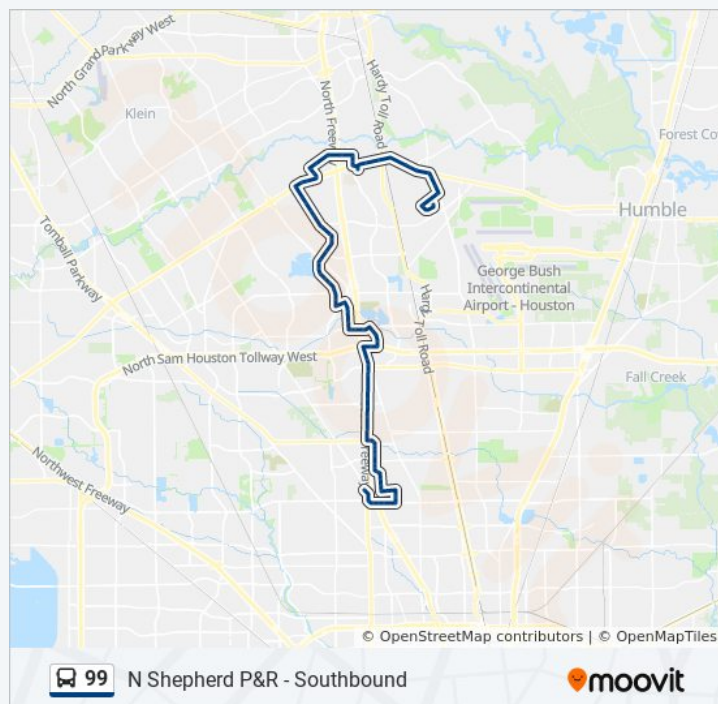

Ella Blvd @ Southridge Rd

Ella Blvd @ North Forest Blvd

Ella Blvd @ Richey Rd

Ella Blvd @ Pennbright Dr

Ella Blvd @ Barren Springs Dr

Ella Blvd @ Dunson Glen Dr

Ella Blvd @ Airtex Dr

Ella Blvd @ Kuykendahl Rd

Ella Blvd @ Woodfall Ct

Ella Blvd @ Braymark Dr

Thursday 4:30 AM - 10:30 PM

Friday 4:30 AM - 10:30 PM

Saturday 5:30 AM - 9:30 PM

99 bus Info

Direction: N Shepherd P&R - Southbound

Stops: 85

Trip Duration: 75 min

Line Summary:

Ella Blvd @ Greenwell Dr

Ella Blvd @ Rushworth Dr

Ella Blvd @ Clear Valley Dr

Ella Blvd @ Clear Valley Dr

Ella Blvd @ Rankin Rd

Ella Blvd @ Green Pines Forest