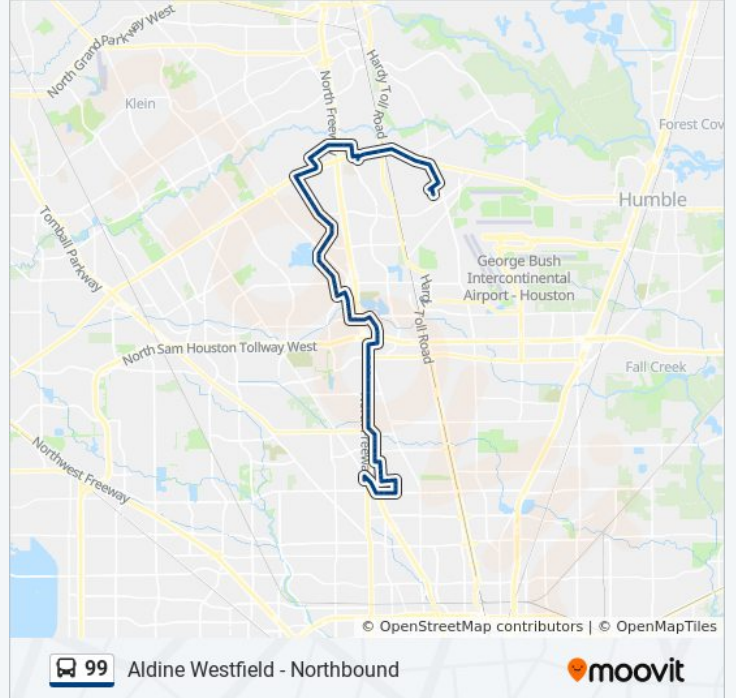

Direction: Aldine Westfield - Northbound

81 stops

[VIEW LINE SCHEDULE](#)

- North Shepherd Pr
- Little York Rd @ North Freeway
- Little York Rd @ North Freeway
- Northline Dr @ Arnett Ln
- Northline Dr @ Schade Ln
- Northline Dr @ Canino Rd
- Canino Rd @ Meadowmoor Dr
- Berwyn Dr @ Canino Rd
- Berwyn Dr @ W Carby Rd
- Berwyn Dr @ Nellis Rd
- Smart @ Berwyn Dr
- Smart @ Sweetwater Ln
- Sweetwater Ln @ Bertrand St
- Sweetwater Ln @ Nelda Rd
- Sweetwater Ln @ Peach Spring Dr
- Sweetwater Ln @ Rainy River Dr
- Sweetwater Ln @ Hidden Valley Dr
- Sweetwater Ln @ Beaver Bend Rd
- W Mt Houston Rd @ Westbrook Dr
- W Mt Houston Rd @ North Freeway
- North Freeway @ Shane St
- North Freeway @ Northville St

99 bus Info

Direction: Aldine Westfield - Northbound

Stops: 81

Trip Duration: 74 min

Line Summary:

North Freeway @ West Rd
North Freeway @ Dyna Dr
North Freeway @ Goodson Dr
North Freeway @ Gillespie Rd
North Freeway @ Aldine Bender Rd
North Freeway @ Northpoint Dr
Northpoint Dr @ Greenspoint Dr
Greenspoint Dr @ Sam Houston Pkwy
Greenspoint Dr @ Sam Houston Pkwy
Greenspoint Dr @ Benmar Dr
Greenspoint Dr @ Benmar Dr
Greenspoint Dr @ Benmar Dr
Greenspoint Transit Center
Greens Rd @ Greenspoint Dr
Greens Rd @ North Freeway
W Greens Rd @ Northborough Dr
Northborough Dr @ Oakhurst Green Dr
Northborough Dr @ Forest Edge Dr
Rushcreek Dr @ Northborough Dr
Rushcreek Dr @ Ella Blvd
Ella Blvd @ Green Pines Forest
Ella Blvd @ Rankin Rd
Ella Blvd @ Rankin Rd
Ella Blvd @ Clear Valley Dr
Ella Blvd @ Rushworth Dr
Ella Blvd @ Greenwell Dr
Ella Blvd @ Braymark Dr
Ella Blvd @ Woodfall Ct
Ella Blvd @ Kuykendahl Rd
Ella Blvd @ Airtex Dr
Ella Blvd @ Grand Point Dr
Ella Blvd @ Barren Springs Dr
Ella Blvd @ Pennbright Dr

Ella Blvd @ Richey Rd

Ella Blvd @ North Forest Blvd

Ella Blvd @ North Forest Blvd

Ella Blvd @ Southridge Rd

Ella Blvd @ Thirsty Fish Rd

Ella Blvd @ Fm 1960 Rd

Fm 1960 Rd @ Nanes Dr

Houston Northwest Hospital