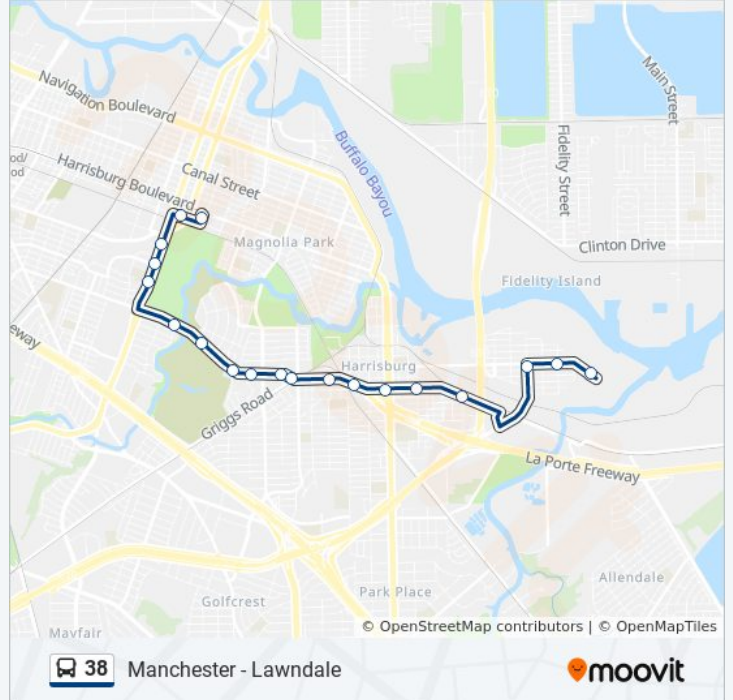

Direction: Magnolia Park Tc - Westbound

21 stops

[VIEW LINE SCHEDULE](#)

- Manchester St @ Port Entrance
- Manchester St @ 96th St
- Manchester St @ Central St
- Manchester St @ E Loop S
- Manchester St @ Central St
- Lawndale St @ Herbert St
- Lawndale St @ San Saba St
- Lawndale St @ Broadway St
- Lawndale St @ Nueces St
- Lawndale St @ Kellogg St
- Lawndale St @ Griggs Rd
- Lawndale St @ 76th St
- Lawndale St @ 75th St
- Lawndale St @ Santa Rosa St
- Lawndale St @ Forest Hill Blvd
- Lawndale St @ Mac Gregor Way
- Lawndale St @ Wayside Dr
- Wayside Dr @ Lawndale St
- Wayside Dr @ Jamail Dr
- 69th St @ Polk St
- Magnolia Transit Center

38 bus Info

Direction: Magnolia Park Tc - Westbound

Stops: 21

Trip Duration: 27 min

Line Summary:

Direction: Manchester Dock - Eastbound

19 stops

[VIEW LINE SCHEDULE](#)

38 bus Time Schedule

Manchester Dock - Eastbound Route Timetable:

Sunday	5:30 AM - 7:30 PM
Monday	5:30 AM - 9:30 PM
Tuesday	5:30 AM - 9:30 PM
Wednesday	5:30 AM - 9:30 PM
Thursday	5:30 AM - 9:30 PM
Friday	5:30 AM - 9:30 PM
Saturday	5:30 AM - 7:30 PM

38 bus Info

Direction: Manchester Dock - Eastbound

Stops: 19

Trip Duration: 22 min

Line Summary:

38 bus time schedules and route maps are available in an offline PDF at moovitapp.com. Use the [Moovit App](#) to see live bus times, train schedule or subway schedule, and step-by-step directions for all public transit in Houston.