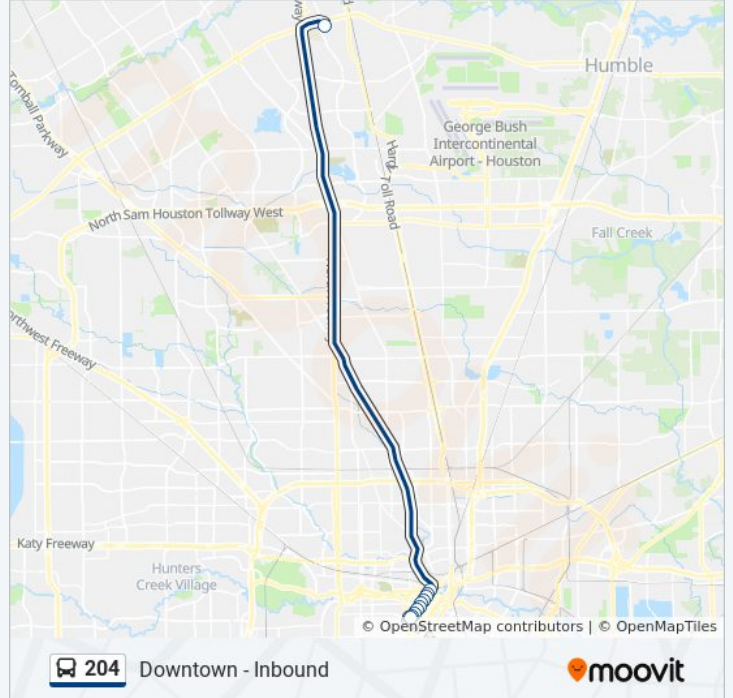

### Direction: Downtown - Inbound

7 stops

[VIEW LINE SCHEDULE](#)

Spring Pr

Milam St @ Congress St

Milam St @ Texas Ave

Milam St @ MC Kinney St

Milam St @ Clay St

Milam St @ Jefferson St

St Joseph Pkwy @ Louisiana St

### 204 bus Info

**Direction:** Downtown - Inbound

**Stops:** 7

**Trip Duration:** 31 min

**Line Summary:**

### Direction: Spring - Outbound

6 stops

[VIEW LINE SCHEDULE](#)

Jefferson St @ Smith St

Travis St @ Bell St

Travis St @ Lamar St

Travis St @ Capitol St

Travis St @ Congress St