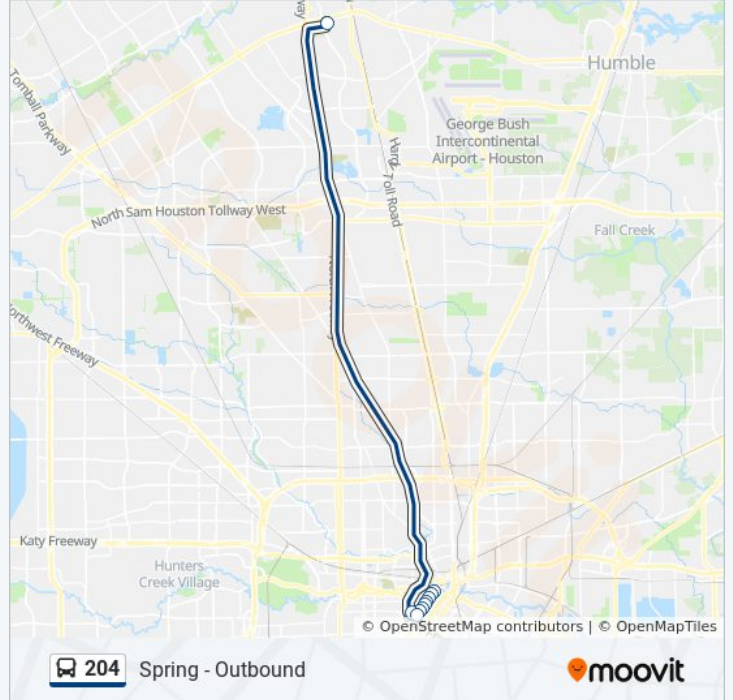

 204

Downtown - Inbound

[View In Website Mode](#)

The 204 bus line (Downtown - Inbound) has 2 routes. For regular weekdays, their operation hours are:

(1) Downtown - Inbound: 4:45 AM - 5:57 PM (2) Spring - Outbound: 5:16 AM - 6:50 PM

### 204 bus Info

**Direction:** Downtown - Inbound

**Stops:** 7

**Trip Duration:** 31 min

**Line Summary:**

### 204 bus Time Schedule

Spring - Outbound Route Timetable:

Sunday	Not Operational
Monday	5:16 AM - 6:50 PM
Tuesday	5:16 AM - 6:50 PM
Wednesday	5:16 AM - 6:50 PM
Thursday	5:16 AM - 6:50 PM
Friday	5:16 AM - 6:50 PM
Saturday	Not Operational

### 204 bus Info

**Direction:** Spring - Outbound

**Stops:** 6

**Trip Duration:** 31 min

**Line Summary:**

204 bus time schedules and route maps are available in an offline PDF at [moovitapp.com](https://moovitapp.com). Use the [Moovit App](#) to see live bus times, train schedule or subway schedule, and step-by-step directions for all public transit in Houston.