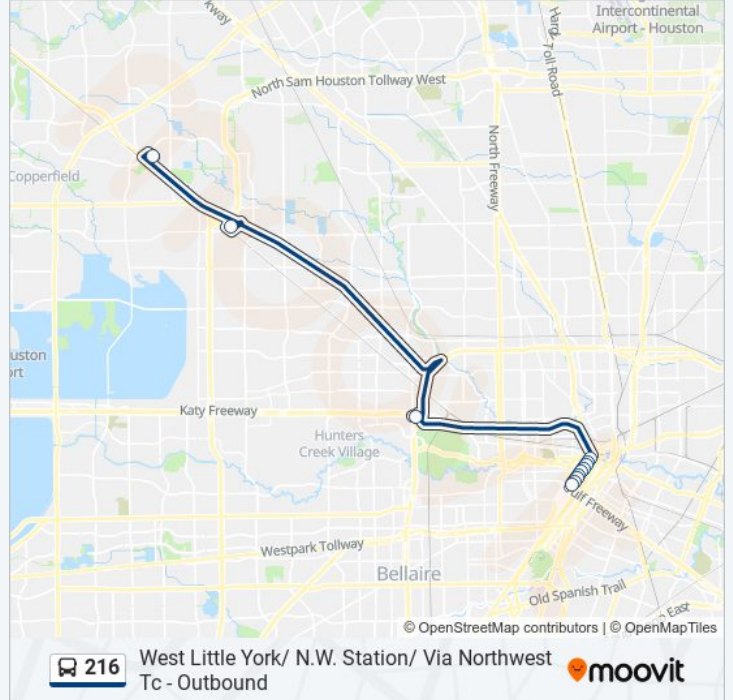

216 bus time schedules and route maps are available in an offline PDF at moovitapp.com. Use the [Moovit App](#) to see live bus times, train schedule or subway schedule, and step-by-step directions for all public transit in Houston.

[About Moovit](#) • [MaaS Solutions](#) • [Supported Countries](#) • [Mooviter Community](#)

© 2024 Moovit - All Rights Reserved

Check Live Arrival Times