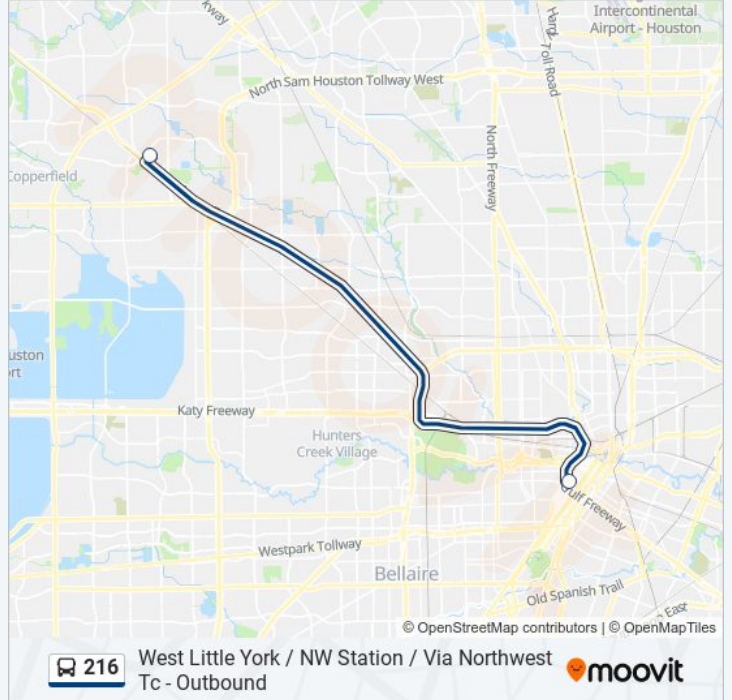

216 bus Info

Direction: Downtown - Inbound

Stops: 2

Trip Duration: 30 min

Line Summary:

Direction: Downtown/ Via Northwest Tc - Inbound

12 stops

[VIEW LINE SCHEDULE](#)

216 bus Info

Direction: Downtown/ Via Northwest Tc - Inbound

Stops: 12

Trip Duration: 41 min

Line Summary:

Direction: West Little York / NW Station / Via Northwest Tc - Outbound

2 stops

[VIEW LINE SCHEDULE](#)

Smith St @ Jefferson St

Northwest Station Pr

216 bus Time Schedule

West Little York / NW Station / Via Northwest Tc - Outbound Route Timetable:

Sunday	Not Operational
Monday	5:25 AM - 7:55 AM
Tuesday	5:25 AM - 7:55 AM
Wednesday	5:25 AM - 7:55 AM
Thursday	5:25 AM - 7:55 AM
Friday	5:25 AM - 7:55 AM
Saturday	Not Operational

216 bus Info

Direction: West Little York / NW Station / Via Northwest Tc - Outbound

Stops: 2

Trip Duration: 28 min

Line Summary:

Direction: West Little York/ N.W. Station/ Via Northwest Tc - Outbound

12 stops