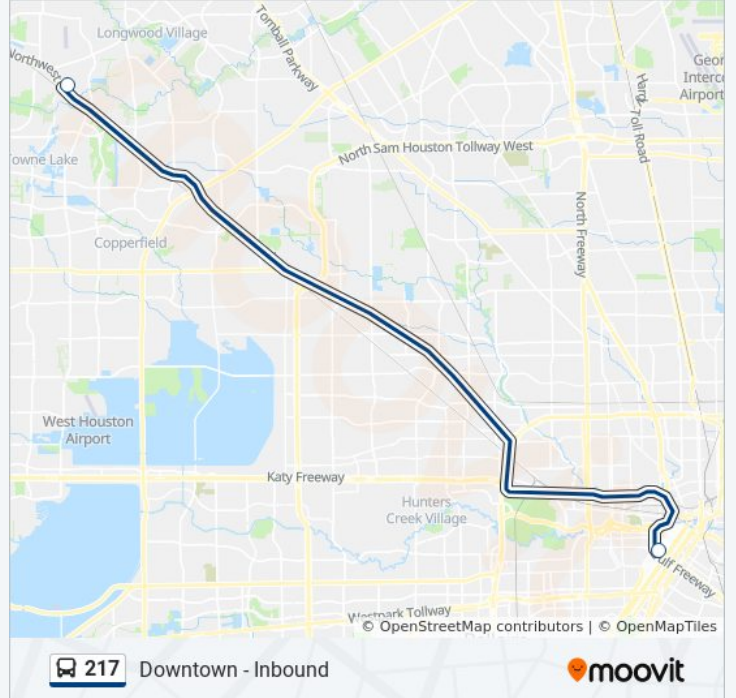

217 bus Info

Direction: Cypress - Outbound

Stops: 2

Trip Duration: 35 min

Line Summary:

Direction: Cypress / Via Northwest Tc - Outbound

9 stops

[VIEW LINE SCHEDULE](#)

217 bus Info

Direction: Cypress / Via Northwest Tc - Outbound

Stops: 9

Trip Duration: 45 min

Line Summary:

Direction: Downtown - Inbound

2 stops

[VIEW LINE SCHEDULE](#)

Cypress Pr

Louisiana St @ St Joseph Pkwy

217 bus Time Schedule

Downtown - Inbound Route Timetable:

Sunday	Not Operational
Monday	3:18 PM - 5:55 PM
Tuesday	3:18 PM - 5:55 PM
Wednesday	3:18 PM - 5:55 PM
Thursday	3:18 PM - 5:55 PM
Friday	3:18 PM - 5:55 PM
Saturday	Not Operational

217 bus Info

Direction: Downtown - Inbound

Stops: 2

Trip Duration: 37 min

Line Summary:

Direction: Downtown / Via Northwest Tc - Inbound

10 stops

[VIEW LINE SCHEDULE](#)