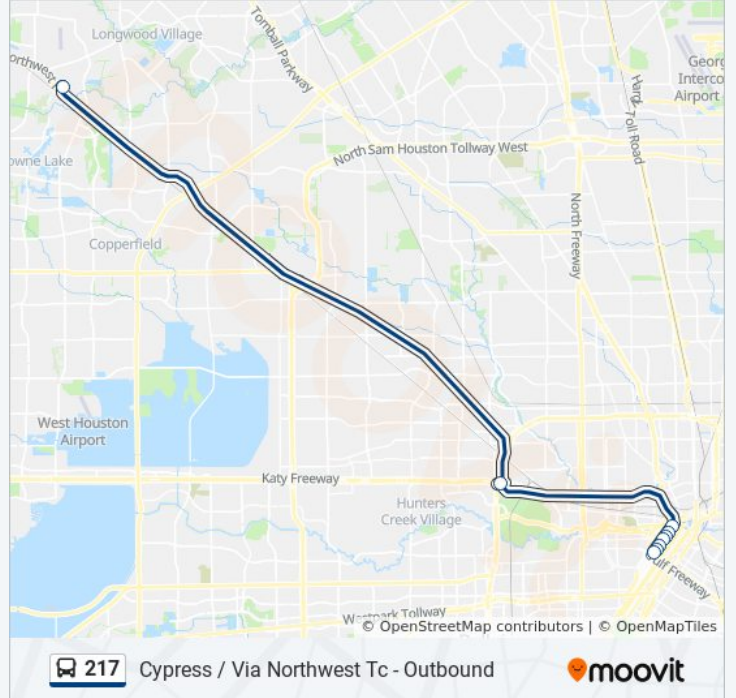

217 bus Info

Direction: Cypress - Outbound

Stops: 2

Trip Duration: 35 min

Line Summary:

Direction: Cypress / Via Northwest Tc - Outbound

9 stops

[VIEW LINE SCHEDULE](#)

Louisiana St @ St Joseph Pkwy

Louisiana St @ Pease St

Louisiana St @ Bell St

Louisiana St @ Lamar St

Louisiana St @ Walker St

Louisiana St @ Capitol St

Louisiana St @ Congress St

Northwest Transit Center - Platform 2

Cypress Pr

217 bus Time Schedule

Cypress / Via Northwest Tc - Outbound Route

Timetable:

Sunday	Not Operational
Monday	2:35 PM - 6:50 PM
Tuesday	2:35 PM - 6:50 PM
Wednesday	2:35 PM - 6:50 PM
Thursday	2:35 PM - 6:50 PM
Friday	2:35 PM - 6:50 PM
Saturday	Not Operational

217 bus Info

Direction: Cypress / Via Northwest Tc - Outbound

Stops: 9

Trip Duration: 45 min

Line Summary:

Direction: Downtown - Inbound

2 stops

[VIEW LINE SCHEDULE](#)