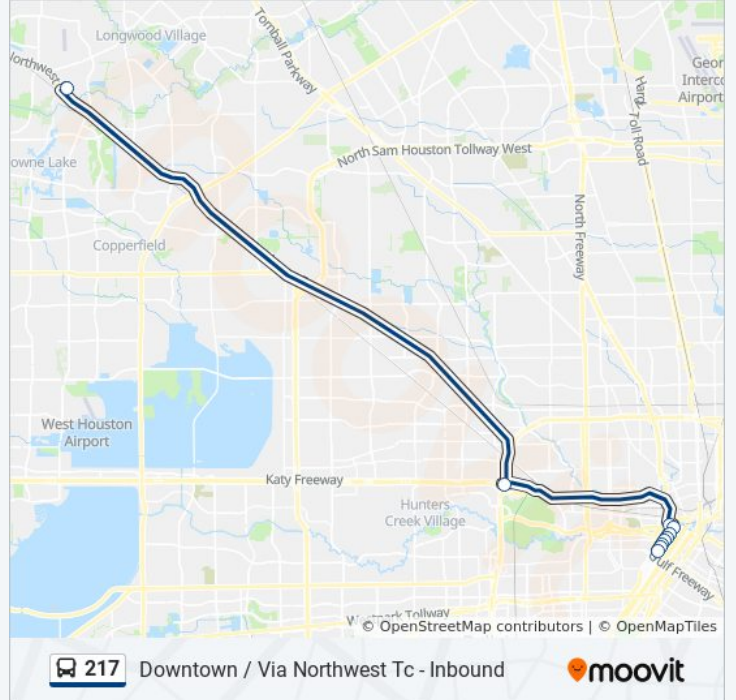

217 bus Info

Direction: Cypress / Via Northwest Tc - Outbound

Stops: 9

Trip Duration: 45 min

Line Summary:

Direction: Downtown - Inbound

2 stops

[VIEW LINE SCHEDULE](#)

217 bus Info

Direction: Downtown - Inbound

Stops: 2

Trip Duration: 37 min

Line Summary:

Direction: Downtown / Via Northwest Tc - Inbound

10 stops

[VIEW LINE SCHEDULE](#)

Smith St @ Ruthven St MB

Smith St @ Jefferson St

217 bus Time Schedule

Downtown / Via Northwest Tc - Inbound Route

Timetable:

Sunday	Not Operational
Monday	4:45 AM - 8:45 AM
Tuesday	4:45 AM - 8:45 AM
Wednesday	4:45 AM - 8:45 AM
Thursday	4:45 AM - 8:45 AM
Friday	4:45 AM - 8:45 AM
Saturday	Not Operational

217 bus Info

Direction: Downtown / Via Northwest Tc - Inbound

Stops: 10

Trip Duration: 44 min

Line Summary:

217 bus time schedules and route maps are available in an offline PDF at moovitapp.com. Use the [Moovit App](#) to see live bus times, train schedule or subway schedule, and step-by-step directions for all public transit in Houston.