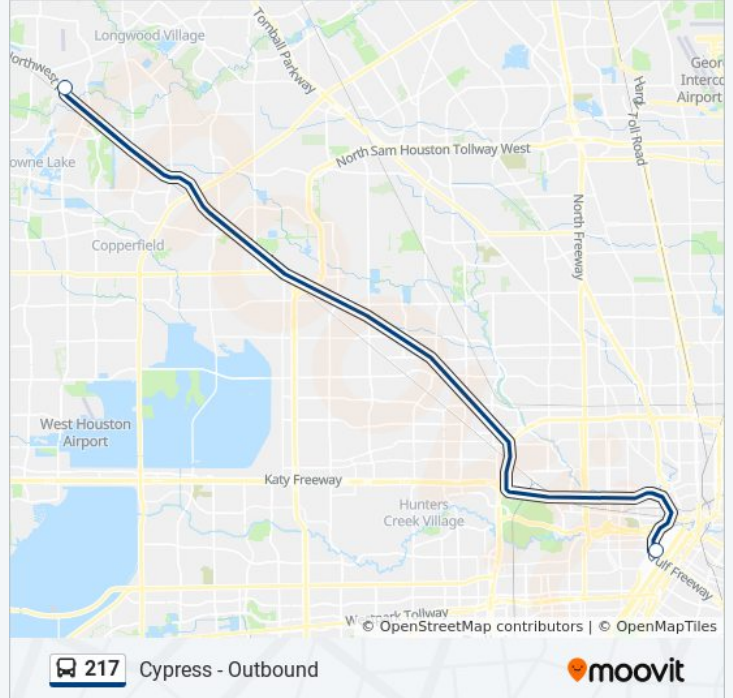

Use the Moovit App to find the closest 217 bus station near you and find out when is the next 217 bus arriving.

Direction: Cypress - Outbound

2 stops

[VIEW LINE SCHEDULE](#)

Smith St @ Jefferson St

Cypress Pr

217 bus Info

Direction: Cypress - Outbound

Stops: 2

Trip Duration: 35 min

Line Summary:

Direction: Cypress / Via Northwest Tc - Outbound

9 stops

[VIEW LINE SCHEDULE](#)

217 bus Info

Direction: Cypress / Via Northwest Tc - Outbound

Stops: 9

Trip Duration: 45 min

Line Summary:

Direction: Downtown - Inbound

2 stops

[VIEW LINE SCHEDULE](#)

217 bus Info

Direction: Downtown - Inbound

Stops: 2

Trip Duration: 37 min

Line Summary:

Direction: Downtown / Via Northwest Tc - Inbound

10 stops

[VIEW LINE SCHEDULE](#)