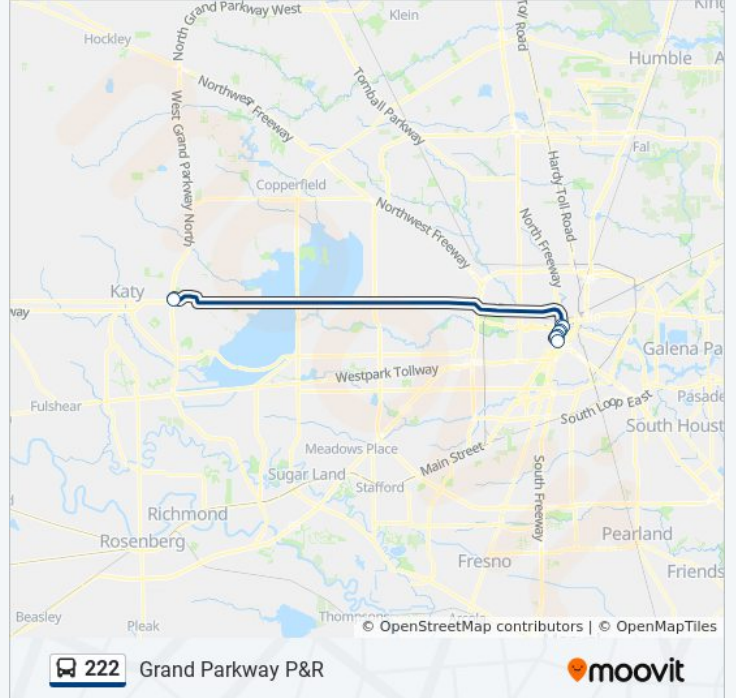

Grand Parkway P&R

[View In Website Mode](#)

The 222 bus line (Grand Parkway P&R) has 2 routes. For regular weekdays, their operation hours are:

(1) Downtown - Inbound: 4:45 AM - 5:43 PM (2) Grand Parkway - Outbound: 5:23 AM - 6:50 PM

Use the Moovit App to find the closest 222 bus station near you and find out when is the next 222 bus arriving.

Direction: Downtown - Inbound

8 stops

[VIEW LINE SCHEDULE](#)

Grand Parkway Pr

Preston St @ Bagby St

Smith St @ Prairie St

Smith St @ Walker St

Smith St @ Lamar St

Smith St @ Bell St

Smith St @ Pease St

Travis St @ St. Joseph Pkwy

222 bus Time Schedule

Downtown - Inbound Route Timetable:

222 bus Info

Direction: Downtown - Inbound

Stops: 8

Trip Duration: 42 min

Line Summary:

Direction: Grand Parkway - Outbound

7 stops

[VIEW LINE SCHEDULE](#)