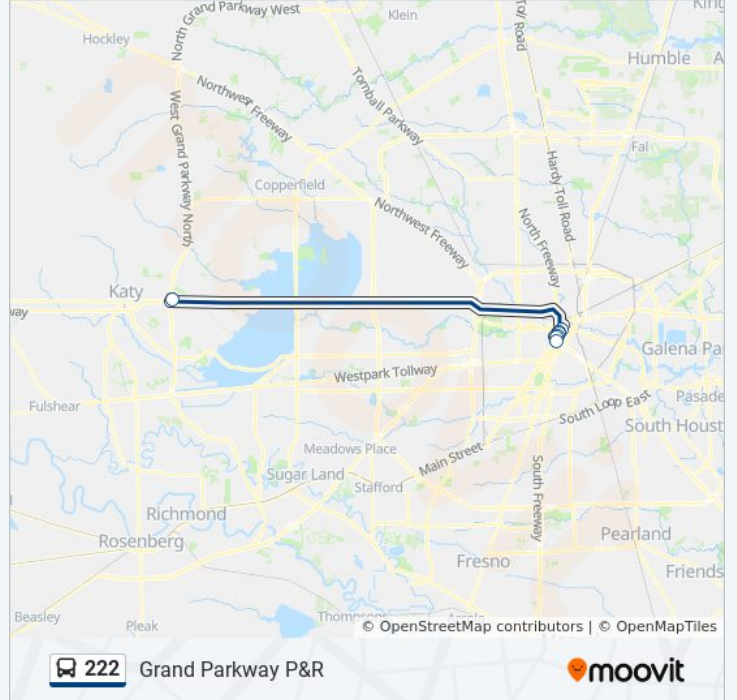

Use the Moovit App to find the closest 222 bus station near you and find out when is the next 222 bus arriving.

Direction: Downtown - Inbound

8 stops

[VIEW LINE SCHEDULE](#)

Grand Parkway Pr

Preston St @ Bagby St

222 bus Info

Direction: Downtown - Inbound

Stops: 8

Trip Duration: 42 min

Line Summary:

Direction: Grand Parkway - Outbound

7 stops

[VIEW LINE SCHEDULE](#)

Grand Parkway - Outbound Route Timetable:

| | |
|-----------|-------------------|
| Sunday | Not Operational |
| Monday | 5:23 AM - 6:50 PM |
| Tuesday | 5:23 AM - 6:50 PM |
| Wednesday | 5:23 AM - 6:50 PM |
| Thursday | 5:23 AM - 6:50 PM |
| Friday | 5:23 AM - 6:50 PM |
| Saturday | Not Operational |

222 bus Info

Direction: Grand Parkway - Outbound

Stops: 7

Trip Duration: 43 min

Line Summary:

222 bus time schedules and route maps are available in an offline PDF at moovitapp.com. Use the [Moovit App](#) to see live bus times, train schedule or subway schedule, and step-by-step directions for all public transit in Houston.