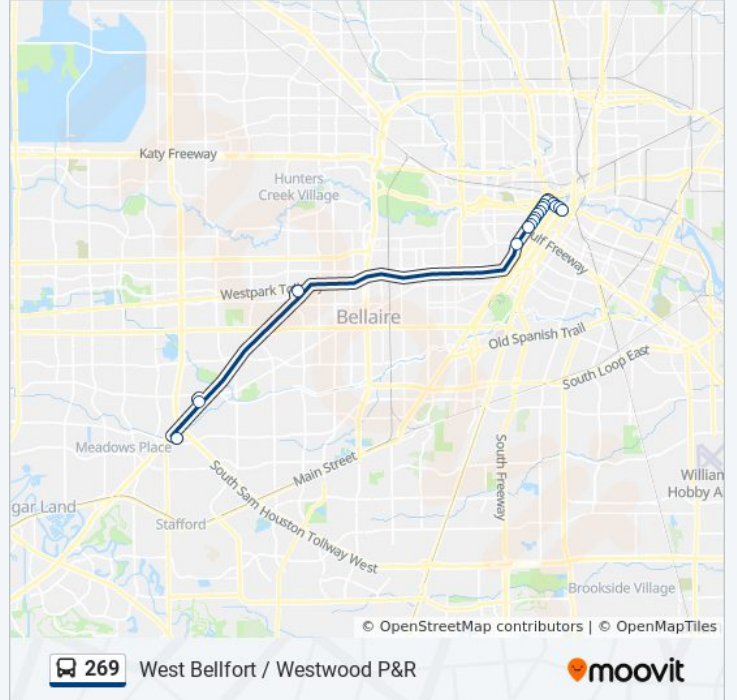

269 bus time schedules and route maps are available in an offline PDF at moovitapp.com. Use the [Moovit App](#) to see live bus times, train schedule or subway schedule, and step-by-step directions for all public transit in Houston.

[About Moovit](#) • [MaaS Solutions](#) • [Supported Countries](#) • [Mooviter Community](#)

© 2023 Moovit - All Rights Reserved

Check Live Arrival Times