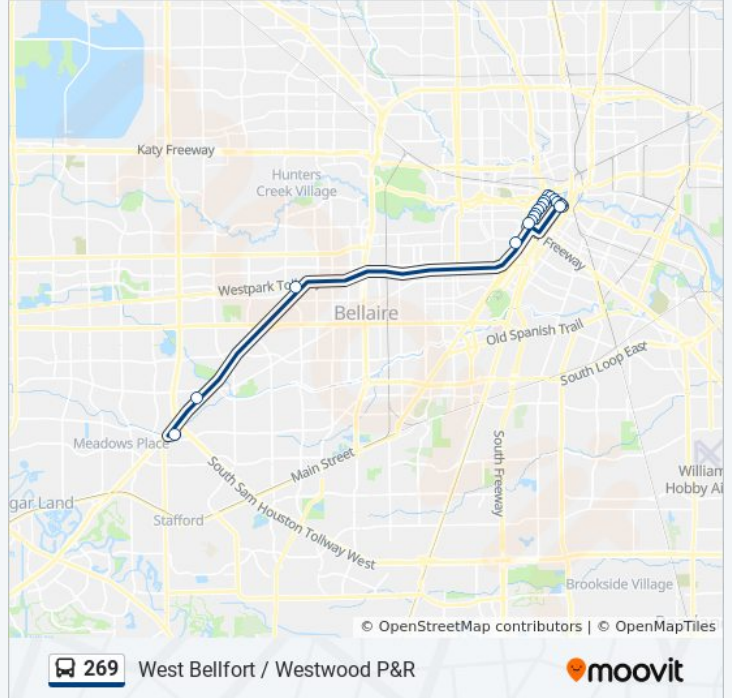

 269

West Belfort / Westwood P&R

[View In Website Mode](#)

The 269 bus line (West Belfort / Westwood P&R) has 2 routes. For regular weekdays, their operation hours are:
 (1) Downtown - Inbound: 5:00 AM - 6:13 PM (2) West Belfort P&R - Outbound: 5:41 AM - 7:05 PM
 Use the Moovit App to find the closest 269 bus station near you and find out when is the next 269 bus arriving.

Direction: Downtown - Inbound

18 stops

[VIEW LINE SCHEDULE](#)

- West Belfort Pr
- Westwood Pr
- Hillcroft Pr
- Louisiana St @ Elgin St
- Louisiana St @ St Joseph Pkwy
- Louisiana St @ Pease St
- Louisiana St @ Bell St
- Louisiana St @ Polk St
- Louisiana St @ Lamar St
- Louisiana St @ Walker St
- Louisiana St @ Capitol St
- Louisiana St @ Prairie St
- Louisiana St @ Franklin St
- Franklin St @ Travis St
- Franklin St @ Fannin St
- Franklin St @ Caroline St
- Franklin St @ La Branch St
- Congress St @ La Branch St

269 bus Time Schedule

Downtown - Inbound Route Timetable:

Sunday	Not Operational
Monday	5:00 AM - 6:13 PM
Tuesday	5:00 AM - 6:13 PM
Wednesday	5:00 AM - 6:13 PM
Thursday	5:00 AM - 6:13 PM
Friday	5:00 AM - 6:13 PM
Saturday	Not Operational

269 bus Info

Direction: Downtown - Inbound

Stops: 18

Trip Duration: 41 min

Line Summary:

Direction: West Bellfort P&R - Outbound

17 stops

[VIEW LINE SCHEDULE](#)