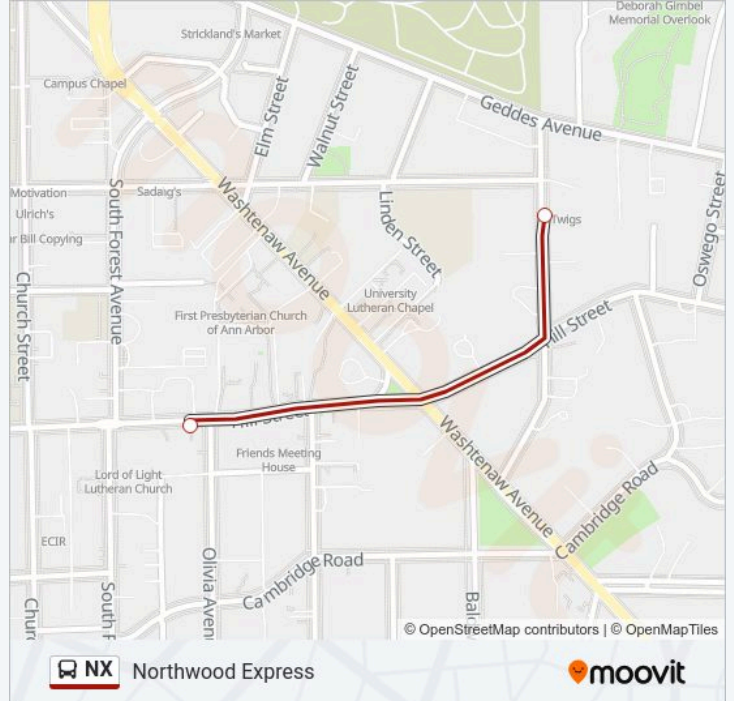

The NX bus line (Northwood Express) has 3 routes. For regular weekdays, their operation hours are:

(1) Henderson House→Oxford Housing: 7:12 AM-7:42 AM(2) Oxford Housing→Pierpont Commons Murfin Outbound: 7:16 AM-12:46 PM(3) Pierpont Commons Murfin Outbound→Oxford Housing: 7:30 AM-12:50 PM

Use the Moovit App to find the closest NX bus station near you and find out when is the next NX bus arriving.

Direction: Henderson House→Oxford Housing

2 stops

[VIEW LINE SCHEDULE](#)

Henderson House

Oxford Housing

NX bus Info**Direction:** Henderson House→Oxford Housing**Stops:** 2**Trip Duration:** 4 min**Line Summary:**

Direction: Oxford Housing→Pierpont Commons Murfin Outbound

7 stops

[VIEW LINE SCHEDULE](#)

- Oxford Housing
- Angell Elementary School
- Central Campus Transit Center: Ruthven Museum
- Power Center
- Glen And Catherine
- Fuller Rd at Mitchell Field Lot M-75
- Pierpont Commons Murfin Outbound

NX bus Info

Direction: Oxford Housing→Pierpont Commons Murfin Outbound

Stops: 7

Trip Duration: 14 min

Line Summary:

**Direction: Pierpont Commons Murfin
Outbound→Oxford Housing**

15 stops

[VIEW LINE SCHEDULE](#)