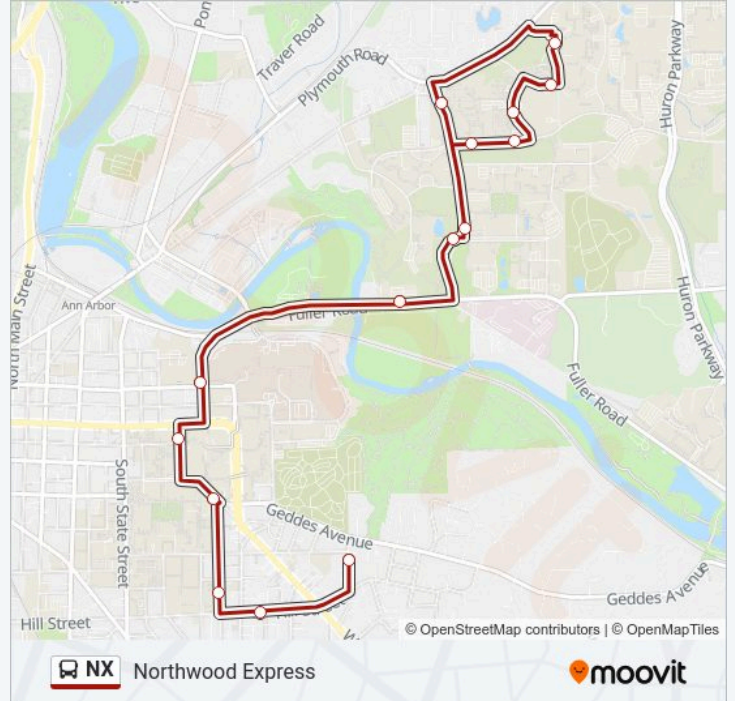

NX bus Info

Direction: Oxford Housing→Pierpont Commons Murfin Outbound

Stops: 7

Trip Duration: 14 min

Line Summary:

**Direction: Pierpont Commons Murfin
Outbound→Oxford Housing**

15 stops

[VIEW LINE SCHEDULE](#)

- Pierpont Commons Murfin Outbound
- Murfin/Northwood III
- Fire Station Inbound
- Northwood II Inbound
- Cram Circle Inbound
- Northwood I Inbound
- Northwood III Inbound
- Pierpont Commons Murfin Inbound
- Fuller Rd at Lot Nc-78 Mitchell Field (2)
- Glen/Catherine Inbound
- Rackham Bldg
- Central Campus Transit Center: Chemistry
- East Quad Church
- Henderson House
- Oxford Housing

NX bus Time Schedule

Pierpont Commons Murfin Outbound→Oxford
Housing Route Timetable:

Monday	7:30 AM-12:50 PM
Tuesday	7:30 AM-12:50 PM
Wednesday	7:30 AM-12:50 PM
Thursday	7:30 AM-12:50 PM
Friday	7:30 AM-12:50 PM
Saturday	Not Operational
Sunday	Not Operational

NX bus Info

Direction: Pierpont Commons Murfin
Outbound→Oxford Housing

Stops: 15

Trip Duration: 26 min

Line Summary:

NX bus time schedules and route maps are available in an offline PDF at moovitapp.com. Use the Moovit App to see live bus times, train schedule or subway schedule, and step-by-step directions for all public transit in Detroit - Ann Arbor, MI.