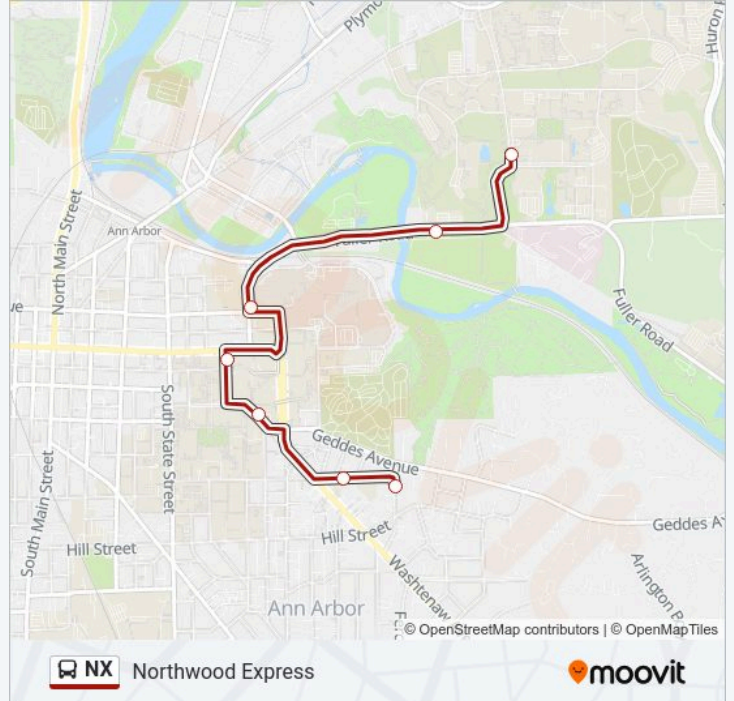

Use the Moovit App to find the closest NX bus station near you and find out when is the next NX bus arriving.

Direction: Henderson House→Oxford Housing

2 stops

[VIEW LINE SCHEDULE](#)

Henderson House

Oxford Housing

NX bus Info**Direction:** Henderson House→Oxford Housing**Stops:** 2**Trip Duration:** 4 min**Line Summary:**

Direction: Oxford Housing→Pierpont Commons Murfin Outbound

7 stops

[VIEW LINE SCHEDULE](#)

- Oxford Housing
- Angell Elementary School
- Central Campus Transit Center: Ruthven Museum
- Power Center
- Glen And Catherine
- Fuller Rd at Mitchell Field Lot M-75
- Pierpont Commons Murfin Outbound

NX bus Time Schedule

Oxford Housing→Pierpont Commons Murfin Outbound Route Timetable:

Monday	7:16 AM-12:46 PM
Tuesday	7:16 AM-12:46 PM
Wednesday	7:16 AM-12:46 PM
Thursday	7:16 AM-12:46 PM
Friday	7:16 AM-12:46 PM
Saturday	Not Operational
Sunday	Not Operational

NX bus Info

Direction: Oxford Housing→Pierpont Commons Murfin Outbound

Stops: 7

Trip Duration: 14 min

Line Summary:

**Direction: Pierpont Commons Murfin
Outbound→Oxford Housing**

15 stops

[VIEW LINE SCHEDULE](#)