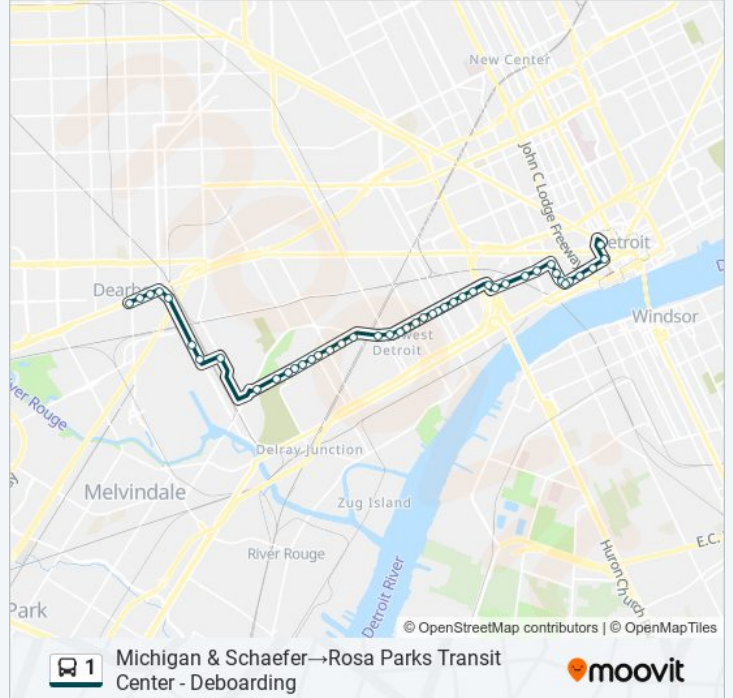

(1) Michigan & Schaefer→Rosa Parks Transit Center - Deboarding: 12:09 AM - 11:09 PM (2) Rosa Parks Transit Center - Bay 10→Michigan & Schaefer: 12:28 AM - 11:28 PM

Use the Moovit App to find the closest 1 bus station near you and find out when is the next 1 bus arriving.

**Direction: Michigan & Schaefer→Rosa Parks Transit Center - Deboarding**  
 44 stops  
[VIEW LINE SCHEDULE](#)

**1 bus Time Schedule**  
 Michigan & Schaefer→Rosa Parks Transit Center - Deboarding Route Timetable:

**1 bus Info**  
**Direction:** Michigan & Schaefer→Rosa Parks Transit Center - Deboarding  
**Stops:** 44  
**Trip Duration:** 37 min  
**Line Summary:**

- Vernor & Cavalry
- Vernor & Campbell
- Vernor & Junction
- Vernor & Ferdinand
- Vernor & Mckinstry
- Vernor & Clark
- Vernor & Scotten
- Vernor & Hubbard
- Vernor & W Grand Bl
- Vernor & 24th
- 21st & Vernor
- Bagley & 20th
- Bagley & 18th
- Bagley & Wabash
- Bagley & Rosa Parks
- Trumbull & Bagley
- Trumbull & Porter
- Trumbull & Howard
- Lafayette & Trumbull
- Lafayette & Eighth
- Lafayette & Sixth
- Lafayette & Third
- Cass & Lafayette
- Rosa Parks Transit Center - Deboarding

**Direction: Rosa Parks Transit Center - Bay 10→Michigan & Schaefer**

46 stops

[VIEW LINE SCHEDULE](#)

- Rosa Parks Transit Center - Bay 10
- Washington & Lafayette
- Lafayette & Washington
- Lafayette & Cass