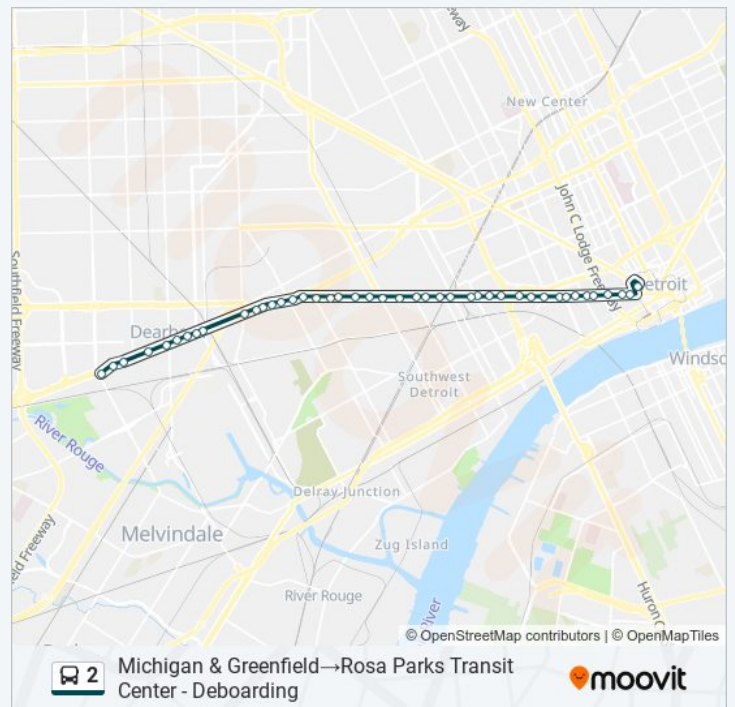

4:21 AM - 6:25 AM

- Michigan & Greenfield
- Michigan & Firestone
- Michigan & Lapham
- Michigan & Schlaff
- Michigan & Schaefer
- Michigan & Bingham
- Michigan & Lois
- Michigan & Oakman
- Michigan & Miller
- Michigan & Wyoming
- Michigan & Western
- Michigan & Sharon
- Michigan & Cabot
- Michigan & Ogden
- Michigan & Lonyo
- Michigan & Lumley
- Michigan & Central
- Michigan & Freer
- Michigan & Parkinson
- Michigan & Martin
- Michigan & Cicotte
- Michigan & Livernois
- Michigan & Wesson
- Michigan & Junction
- Michigan & 31st
- Michigan & 28th
- Michigan & Clark
- Michigan & Vinewood
- Michigan & W Grand Bl
- Michigan & 24th
- Michigan & 22nd
- Michigan & 20th
- Michigan & 18th

Monday	4:45 AM
Tuesday	4:45 AM
Wednesday	4:45 AM
Thursday	4:45 AM
Friday	4:45 AM
Saturday	4:50 AM

2 bus Info

Direction: Michigan & Greenfield→Rosa Parks Transit Center - Deboarding

Stops: 43

Trip Duration: 26 min

Line Summary:

Michigan & 14th

Michigan & Vermont

Michigan & Rosa Parks

Michigan & Cochrane

Michigan & Trumbull

Michigan & Leverette

Michigan & Fifth

Michigan & Third

Michigan & First

Rosa Parks Transit Center - Deboarding

Direction: Rosa Parks Transit Center - Bay 9 → Fairlane Town Center

53 stops

[VIEW LINE SCHEDULE](#)

Rosa Parks Transit Center - Bay 9