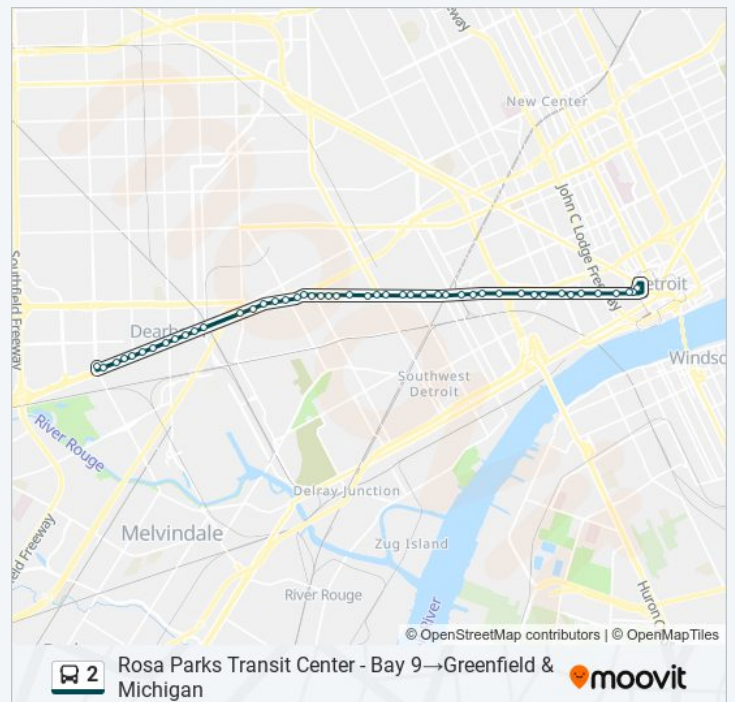

Sunday	12:00 AM - 5:50 AM
Monday	12:55 AM - 4:00 AM
Tuesday	12:00 AM - 4:00 AM
Wednesday	12:00 AM - 4:00 AM
Thursday	12:00 AM - 4:00 AM
Friday	12:00 AM - 4:00 AM
Saturday	12:00 AM - 4:00 AM

2 bus Info

Direction: Rosa Parks Transit Center - Bay 9 → Greenfield & Michigan

Stops: 47

Trip Duration: 25 min

Line Summary:

Michigan & Central
Michigan & Springwells
Michigan & Elmer
Michigan & Lonyo
Michigan & Trenton
Michigan & Addison
Michigan & Weir
Michigan & Wyoming
Michigan & Miller
Michigan & Oakman
Michigan & Reuter
Michigan & Calhoun
Michigan & Schaefer
Michigan & Middlesex
Michigan & Schlaff
Michigan & Chase
Michigan & Ternes
Michigan & Mead
Michigan & Walwit
Greenfield & Michigan