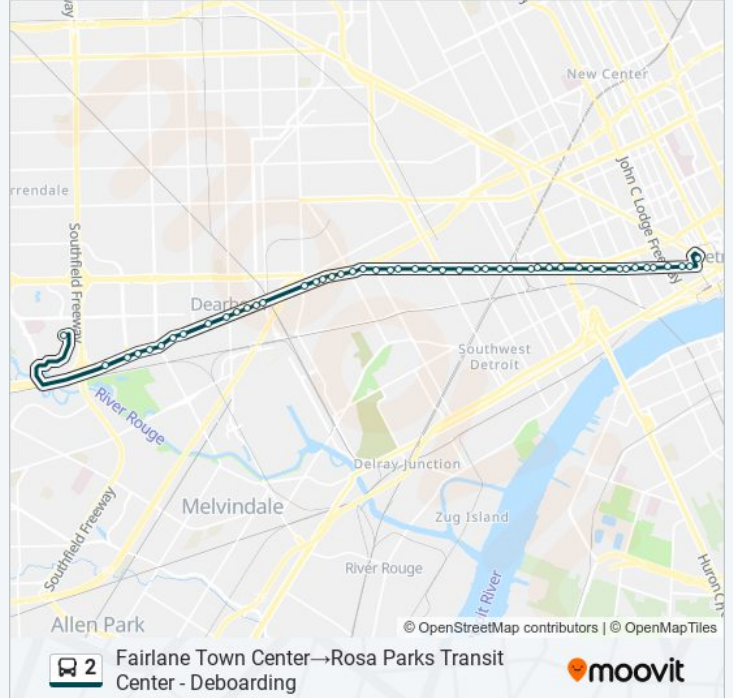

Michigan & Martin

Michigan & Cicotte

Michigan & Livernois

Michigan & Wesson

Michigan & Junction

Michigan & 31st

Michigan & 28th

Michigan & Clark

Michigan & Vinewood

Michigan & W Grand Bl

Michigan & 24th

Michigan & 22nd

Michigan & 20th

Michigan & 18th

Michigan & 14th

Michigan & Vermont

Michigan & Rosa Parks

Michigan & Cochrane

Michigan & Trumbull

Michigan & Leverette

Michigan & Fifth

Michigan & Third

Michigan & First

Rosa Parks Transit Center - Deboarding

Direction: Michigan & Greenfield→Rosa Parks Transit Center - Deboarding

43 stops

[VIEW LINE SCHEDULE](#)

2 bus Time Schedule

Michigan & Greenfield→Rosa Parks Transit Center - Deboarding Route Timetable:

Sunday