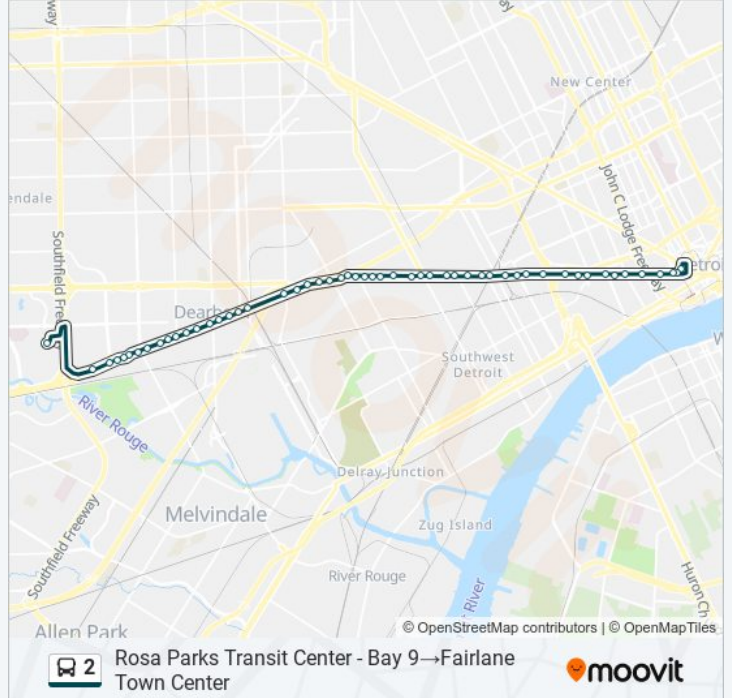

Michigan & Walwit

Michigan & Greenfield

Michigan & Helen

Michigan & Rosalie

Michigan & Korte

Michigan & Mercury Dr

Michigan & American

Fairlane Town Center

Direction: Rosa Parks Transit Center - Bay 9 → Greenfield & Michigan

47 stops

[VIEW LINE SCHEDULE](#)

Rosa Parks Transit Center - Bay 9

Michigan & Cass

Michigan & First

Michigan & Third

Michigan & 6th/Lodge

Michigan & Trumbull

Michigan & Cochrane

Michigan & Rosa Parks

Michigan & 14th

Michigan & 16th

Michigan & 18th

Michigan & Tillman

Michigan & 25th