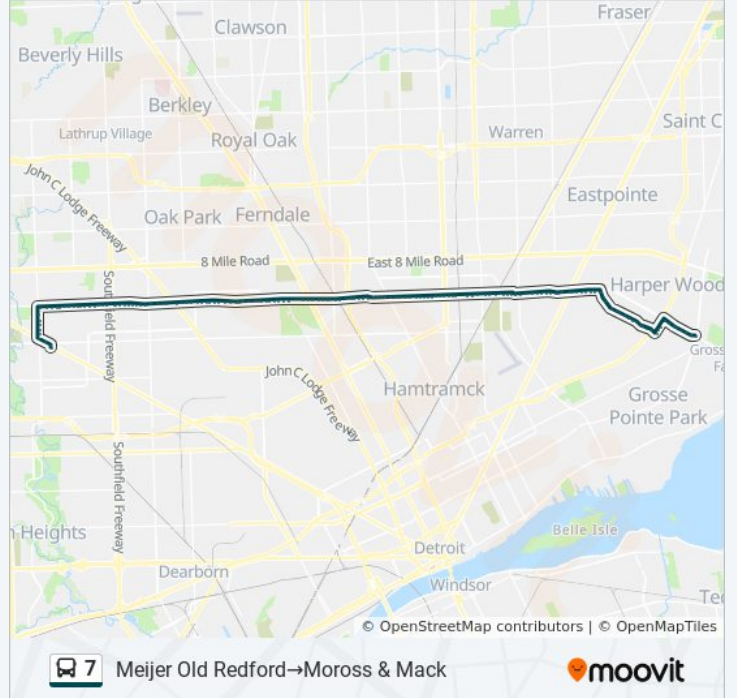

Direction: Meijer Old Redford→Moross & Mack
 150 stops
[VIEW LINE SCHEDULE](#)

7 bus Time Schedule
 Meijer Old Redford→Moross & Mack Route
 Timetable:

Sunday	24 hours
Monday	24 hours
Tuesday	24 hours
Wednesday	24 hours
Thursday	24 hours
Friday	24 hours
Saturday	24 hours

- Meijer Old Redford
- Grand River & Mcnichols
- Gd River @ Burgess
- Redford & Grand River
- Lahser & Santa Clara
- Lahser & Thatcher
- Lahser & Curtis
- Lahser & Pickford
- Lahser & Clarita
- 7 Mile & Lahser
- 7 Mile & Chapel
- 7 Mile & Westbrook
- 7 Mile & Trinity
- 7 Mile & Pierson
- 7 Mile & Patton
- 7 Mile & Stout
- 7 Mile & Heyden
- 7 Mile & Evergreen
- 7 Mile & Westmoreland
- 7 Mile & Edinborough
- 7 Mile & Grandville
- 7 Mile & Sunderland

7 bus Info
Direction: Meijer Old Redford→Moross & Mack
Stops: 150
Trip Duration: 76 min
Line Summary:

- 7 Mile & Avon
- 7 Mile & Greenview
- 7 Mile & Glastonbury
- 7 Mile & Fenmore
- 7 Mile & Harlow
- 7 Mile & Lindsay
- 7 Mile & Biltmore
- 7 Mile & Asbury Park
- 7 Mile & St Marys
- 7 Mile & Rutherford
- 7 Mile & Forrer
- 7 Mile & Greenfield
- 7 Mile & Sussex
- 7 Mile & Robson
- 7 Mile & Marlowe
- 7 Mile & James Couzens
- 7 Mile & Stansbury
- 7 Mile & Tracey
- 7 Mile & Schaefer
- 7 Mile & Snowden
- 7 Mile & W Outer Dr
- 7 Mile & Steel
- 7 Mile & Meyers
- 7 Mile & Monte Vista
- 7 Mile & Mendota
- 7 Mile & Griggs
- 7 Mile & Wyoming
- 7 Mile & Wisconsin
- 7 Mile & Cherrylawn
- 7 Mile & Roselawn
- 7 Mile & Woodingham
- 7 Mile & Pennington
- 7 Mile & Monica

Line Summary:

7 Mile & Hickory

7 Mile & Joann

7 Mile & Westphalia

7 Mile & Waltham

7 Mile & Strasburg

7 Mile & Dresden

7 Mile & Annott