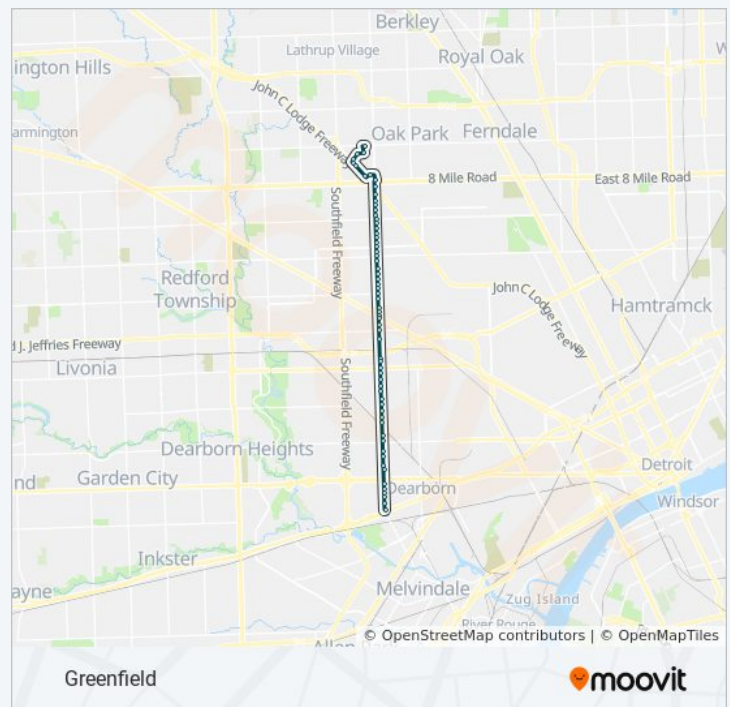

Direction: Fairlane Town Center→9 Mile @ Providence Hospital

68 stops

[VIEW LINE SCHEDULE](#)

Fairlane Town Center
 Hubbard Dr & Southfield
 Hubbard Dr & Mercury Dr
 Michigan & Hinkel

10 bus Time Schedule

[VIEW LINE SCHEDULE](#)

Greenfield & Michigan
Greenfield & Jerome
Greenfield & Hubbard Dr
Greenfield & Normandale
Greenfield & Payne
Greenfield & Ford
Greenfield & Donald
Greenfield & Hemlock
Greenfield & Henn
Greenfield & Blesser
Greenfield & Warren
Greenfield & Diversey
Greenfield & Tireman
Greenfield & Belton
Greenfield & Mackenzie
Greenfield & Joy
Greenfield & Ellis
Greenfield & Westfield
Greenfield & Chicago
Greenfield & Orangelawn
Greenfield & Elmira
Greenfield & Plymouth
Greenfield & Wadsworth
Greenfield & Castleton
Greenfield & Tyler
Greenfield & Schoolcraft
Greenfield & Kendall
Greenfield & Grand River
Greenfield & Grand River
Greenfield & Lyndon
Greenfield & Eaton

Greenfield & Michigan→9 Mile @ Providence

Hospital Route Timetable:

Sunday	1:08 AM - 3:08 AM
Monday	1:08 AM - 3:08 AM
Tuesday	1:08 AM - 3:08 AM
Wednesday	1:08 AM - 3:08 AM
Thursday	1:08 AM - 3:08 AM
Friday	1:08 AM - 3:08 AM
Saturday	1:08 AM - 3:08 AM

10 bus Info

Direction: Greenfield & Michigan→9 Mile @ Providence Hospital

Stops: 63

Trip Duration: 36 min

Line Summary:

Greenfield & Chalfonte

Greenfield & Fenkell

Greenfield & Keeler