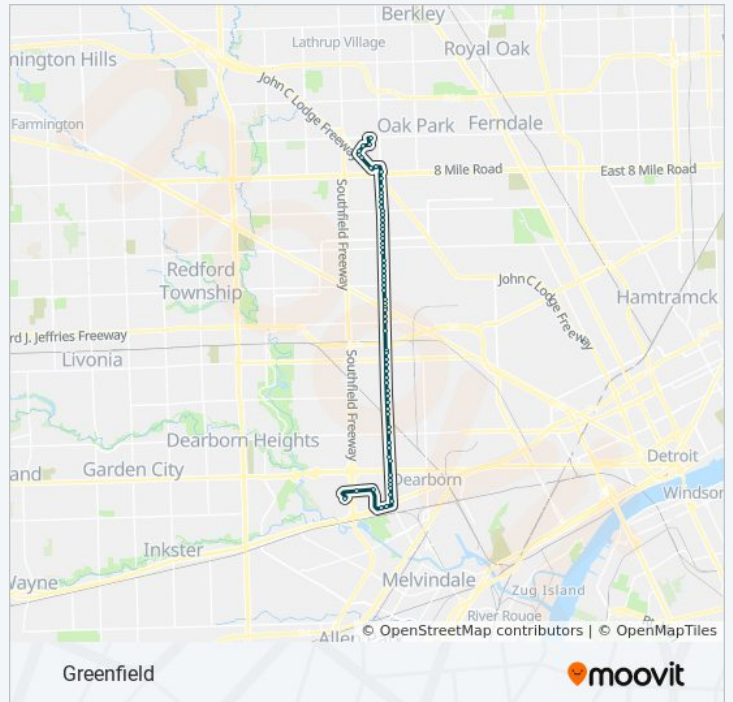

Direction: Fairlane Town Center→9 Mile @ Providence Hospital

68 stops

[VIEW LINE SCHEDULE](#)

Fairlane Town Center
 Hubbard Dr & Southfield
 Hubbard Dr & Mercury Dr
 Michigan & Hinkel

10 bus Time Schedule

Greenfield & Tyler

Greenfield & Schoolcraft

Greenfield & Kendall

Greenfield & Grand River

Greenfield & Grand River

Greenfield & Lyndon

Greenfield & Eaton

Greenfield & Chalfonte

10 bus Info

Direction: Fairlane Town Center→9 Mile @ Providence Hospital

Stops: 68

Trip Duration: 49 min

Line Summary:

Greenfield & Fenkell

Greenfield & Keeler

Greenfield & Midland