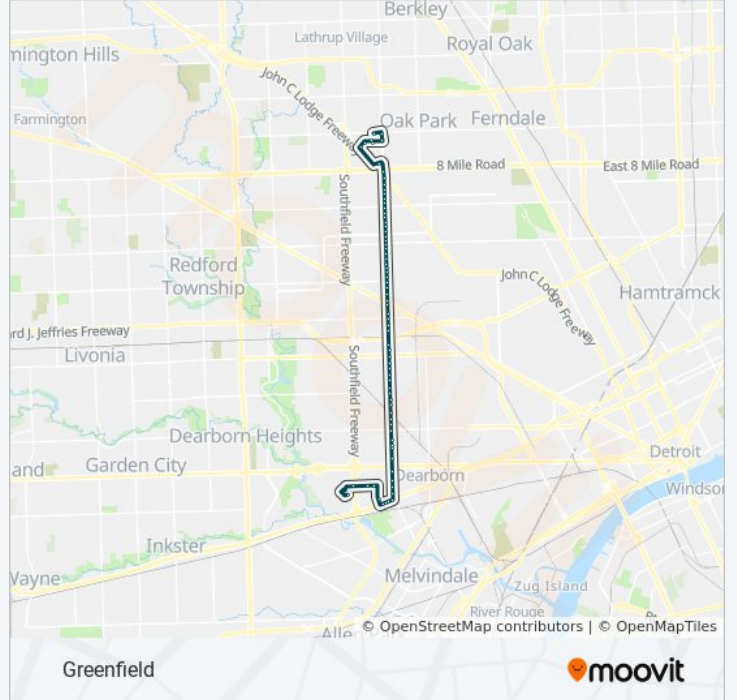

Direction: 9 Mile @ Providence Hospital→Fairlane Town Center

73 stops

[VIEW LINE SCHEDULE](#)

- 9 Mile @ Providence Hospital
- Greenfield & 9 Mile
- Greenfield & Foster Winter
- Providence Dr & JI Hudson Dr
- North Park Dr & Providence Dr
- North Park Dr & North Park Pl
- North Park Dr & Northwestern
- Northland Dr & Northwestern
- Greenfield & 8 Mile
- Greenfield & James Couzens
- Greenfield & Fargo
- Greenfield & Pembroke
- Greenfield & St Martins
- Greenfield & Vassar
- Greenfield & Cambridge
- Greenfield & 7 Mile
- Greenfield & Clarita
- Greenfield & Margareta
- Greenfield & Pickford
- Greenfield & Curtis

10 bus Info

Direction: 9 Mile @ Providence Hospital→Fairlane Town Center

Stops: 73

Trip Duration: 49 min

Line Summary:

- Greenfield & Thatcher
- Greenfield & W Outer Dr
- Greenfield & Santa Maria
- Greenfield & McNichols
- Greenfield & Grove
- Greenfield & Verne
- Greenfield & Florence
- Greenfield & Puritan
- Greenfield & Pilgrim
- Greenfield & Midland
- Greenfield & Keeler
- Greenfield & Fenkell
- Greenfield & Chalfonte
- Greenfield & Eaton
- Greenfield & Lyndon
- Greenfield & Grand River
- Greenfield & Kendall
- Greenfield & Schoolcraft
- Greenfield & Davison
- Greenfield & Glendale
- Greenfield & Capitol
- Greenfield & Wadsworth
- Greenfield & Plymouth
- Greenfield & Elmira
- Greenfield & Orangelawn
- Greenfield & Chicago
- Greenfield & Westfield
- Greenfield & Ellis
- Greenfield & Joy
- Greenfield & Mackenzie
- Greenfield & Belton
- Greenfield & Tireman
- Greenfield & Diversey

Hubbard Dr & Mercury Dr

Hubbard Dr & Park Lane

Hubbard Dr & Southfield

Fairlane Town Center

Direction: 9 Mile @ Providence Hospital→Michigan & Greenfield

65 stops

[VIEW LINE SCHEDULE](#)

9 Mile @ Providence Hospital

Direction: Fairlane Town Center→9 Mile @ Providence Hospital

68 stops

[VIEW LINE SCHEDULE](#)

Fairlane Town Center
 Hubbard Dr & Southfield
 Hubbard Dr & Mercury Dr
 Michigan & Hinkel

10 bus Time Schedule