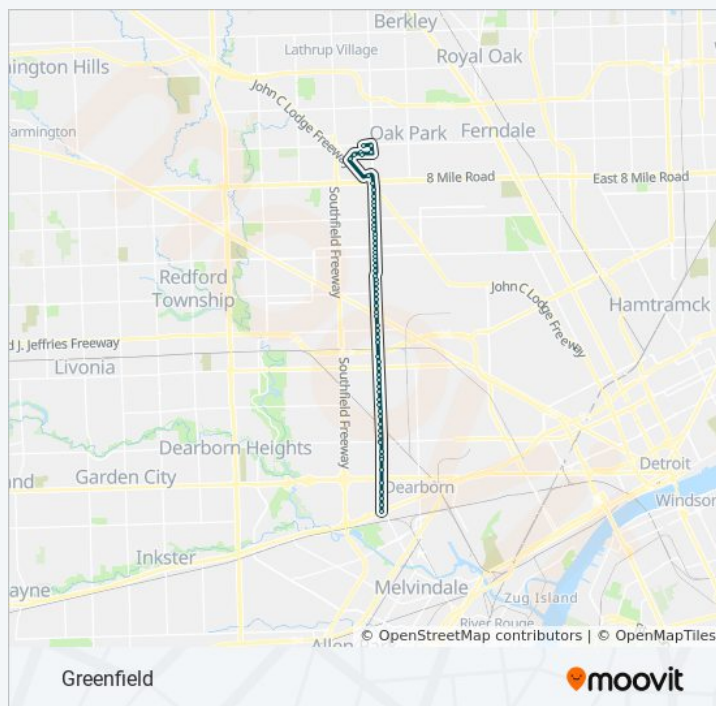

Hubbard Dr & Mercury Dr

Hubbard Dr & Park Lane

Hubbard Dr & Southfield

Fairlane Town Center

Direction: 9 Mile @ Providence Hospital→Michigan & Greenfield

65 stops

[VIEW LINE SCHEDULE](#)

9 Mile @ Providence Hospital

Greenfield & Glendale

Greenfield & Capitol

Direction: 9 Mile @ Providence Hospital→Michigan & Greenfield

Stops: 65

Trip Duration: 36 min

Line Summary:

Greenfield & Wadsworth
 Greenfield & Plymouth
 Greenfield & Elmira
 Greenfield & Orangelawn
 Greenfield & Chicago
 Greenfield & Westfield
 Greenfield & Ellis
 Greenfield & Joy
 Greenfield & Mackenzie
 Greenfield & Belton
 Greenfield & Tireman
 Greenfield & Diversey
 Greenfield & Majestic
 Greenfield & Warren
 Greenfield & Warren
 Greenfield & Whitlock
 Greenfield & Radcliffe
 Greenfield & Paul
 Greenfield & Donald
 Greenfield & Ford
 Greenfield & Colson
 Greenfield & Hubbard Dr
 Greenfield & Jerome
 Michigan & Greenfield

Direction: Fairlane Town Center→9 Mile @ Providence Hospital

68 stops

[VIEW LINE SCHEDULE](#)

Fairlane Town Center
 Hubbard Dr & Southfield
 Hubbard Dr & Mercury Dr
 Michigan & Hinkel

10 bus Time Schedule

Fairlane Town Center→9 Mile @ Providence Hospital Route Timetable:

Sunday	24 hours
Monday	24 hours
Tuesday	24 hours
Wednesday	24 hours
Thursday	24 hours
Friday	24 hours

Michigan & Palmer

Saturday

24 hours