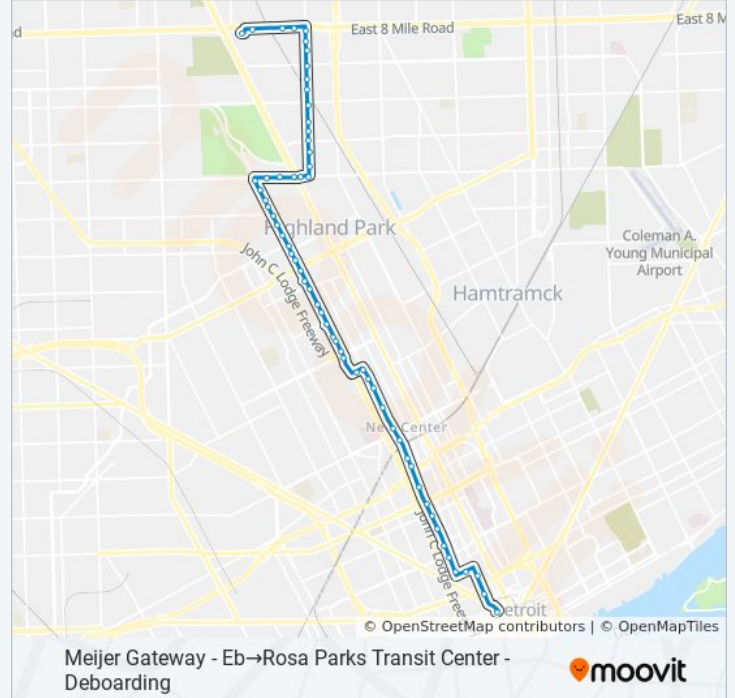

**23 bus Info**

**Direction:** Meijer Gateway - Eb→Rosa Parks Transit Center - Deboarding

**Stops:** 62

**Trip Duration:** 46 min

**Line Summary:**

Mcnichols & Third

Hamilton & McNichols

Hamilton & Grove

Second & Milwaukee

Second & Amsterdam

Second & York

Palmer & Second

Third & Kirby

Anthony Wayne Dr & Warren

Third & Forest

Third & Calumet

Third & Selden

Third & Martin Luther King

Third & Temple

Temple & Second

Cass & Ledyard

Cass & Columbia

Rosa Parks Transit Center - Deboarding

**Direction: Rosa Parks Transit Center - Bay 8→Meijer Gateway - Eb**

68 stops

[VIEW LINE SCHEDULE](#)

Rosa Parks Transit Center - Bay 8

Clifford & Washington

Clifford & Elizabeth

I-75 Service Dr & Cass

Cass & Ledyard

Temple & Second