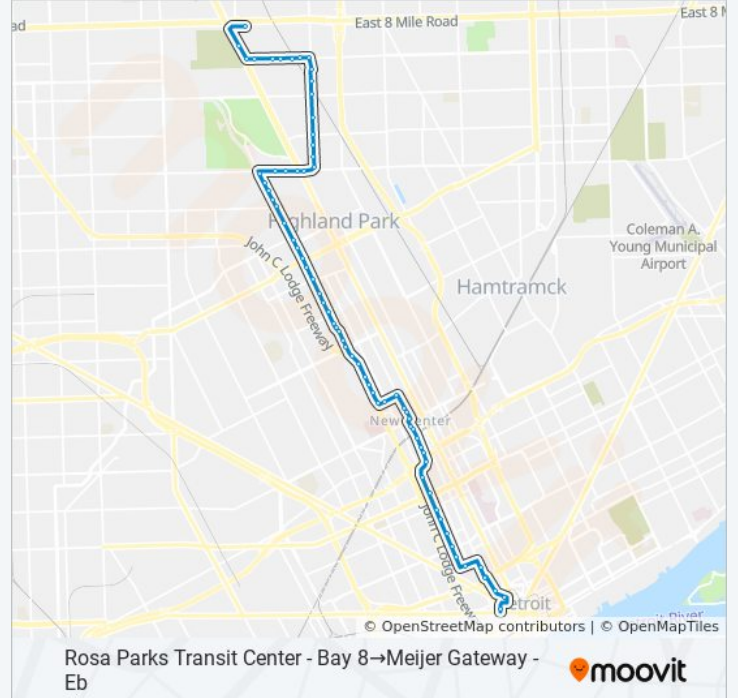

Hamilton & Calvert

Hamilton & Collingwood

Hamilton & Lawrence

Hamilton & Tuxedo

Hamilton & Monterey

Hamilton & Cortland

Hamilton & Glendale

Hamilton & Tyler

Hamilton & Mcnichols

Mcnichols & Third

Mcnichols & Second

Mcnichols & Geneva

Mcnichols & Woodward

John R & Mcnichols

John R & Dakota

John R & Louisiana

John R & Nevada

John R & Grixdale

John R & 7 Mile

John R & Emery

John R & Lantz

State Fair & John R

State Fair & Exeter

State Fair @ Rr Viaduct (Charleston)

State Fair & Havana

State Fair & Bauman

State Fair & Ralston

State Fair & Woodward

Woodward @ State Fairgrounds

Meijer Gateway - Eb

23 bus time schedules and route maps are available in an offline PDF at [moovitapp.com](https://moovitapp.com). Use the [Moovit App](#) to see live bus times, train schedule or subway schedule, and step-by-step directions for all public transit in Detroit - Ann Arbor, MI.