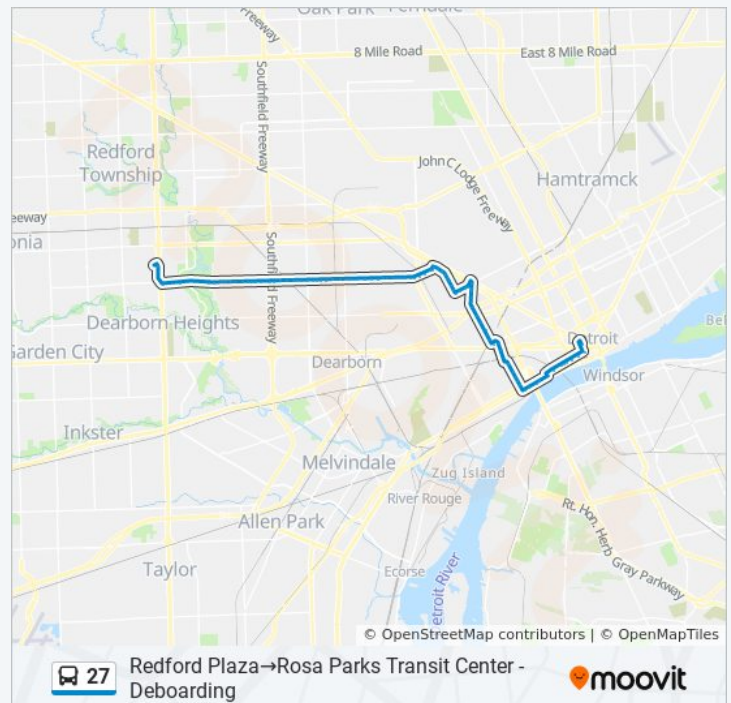

Lafayette & Rosa Parks

Lafayette & Tenth

Lafayette & Trumbull

Lafayette & Eighth

Lafayette & Sixth

Lafayette & Third

Cass & Lafayette

Direction: Redford Plaza→Rosa Parks Transit Center - Deboarding

90 stops

[VIEW LINE SCHEDULE](#)

- Redford Plaza
- Joy & Telegraph
- Joy & West Parkway
- Joy & Spinoza
- Joy & Trinity
- Joy & Braile
- Joy & Fielding
- Joy & Heyden
- Joy & Evergreen
- Joy & Minock
- Joy & Grandville
- Joy & Warwick
- Joy & Stahelin
- Joy & Greenview
- Joy & Southfield
- Joy & Southfield
- Joy & Memorial
- Joy & Grandmont
- Joy & Mettetal
- Joy & Mansfield
- Joy & Prevost
- Joy & Greenfield
- Joy & Whitcomb
- Joy & Coyle
- Joy & Terry
- Joy & Marlowe
- Joy & Mark Twain

27 bus Time Schedule

Redford Plaza→Rosa Parks Transit Center - Deboarding Route Timetable:

Sunday	8:50 AM - 6:50 PM
Monday	5:58 AM - 9:58 PM
Tuesday	5:58 AM - 9:58 PM
Wednesday	5:58 AM - 9:58 PM
Thursday	5:58 AM - 9:58 PM
Friday	5:58 AM - 9:58 PM
Saturday	6:58 AM - 8:58 PM

27 bus Info

Direction: Redford Plaza→Rosa Parks Transit Center - Deboarding

Stops: 90

Trip Duration: 62 min

Line Summary:

Joy & Meadowdale

Joy & Schaefer

Joy & Littlefield