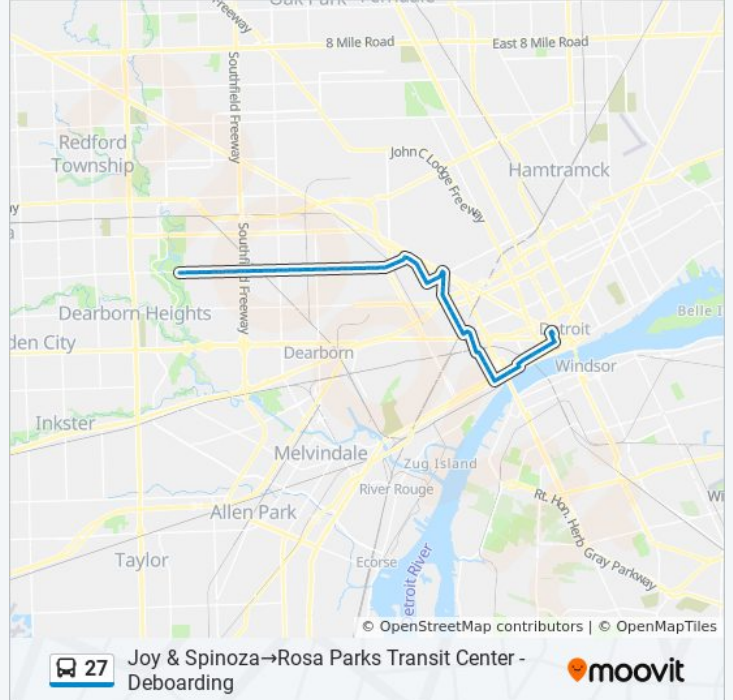

Joy & Livernois

Joy & Epworth

Dailey & Northfield

Dailey & Dailey Ct

Beechwood & Dailey

Beechwood & Martindale

Beechwood & Fernwood

Beechwood & Linsdale

Beechwood & Spokane

Beechwood & Vancouver

Beechwood & Pacific

Beechwood & Seebaldt

Tireman & Beechwood

Tireman & Boxwood

Tireman & John E Hunter

Tireman & Hartford

Grand River & Scotten

W Grand Bl & I-96 Service Dr

W Grand Bl & Scovel

W Grand Bl & Moore

W Grand Bl & Milford

W Grand Bl & McGraw

W Grand Bl & Warren

W Grand Bl & Hancock