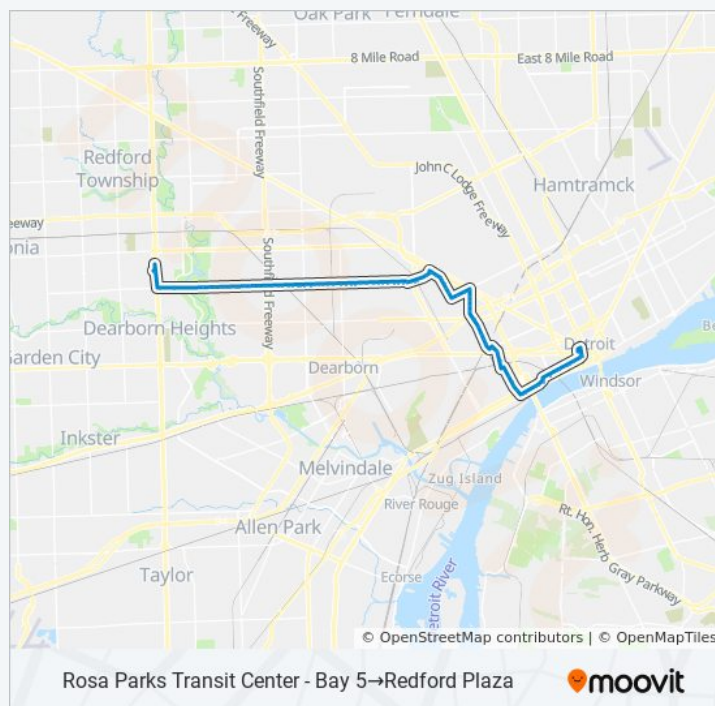

27 bus Info

Direction: Rosa Parks Transit Center - Bay

5→Redford Plaza

Stops: 93

Trip Duration: 60 min

Line Summary:

W Grand Bl & Moore

W Grand Bl & Scovel

W Grand Bl & Grand River

Tireman & Scotten

Tireman & Firwood

Beechwood & Tireman

Beechwood & Allendale

Beechwood & Oregon

Beechwood & Ivanhoe

Beechwood & Maplewood