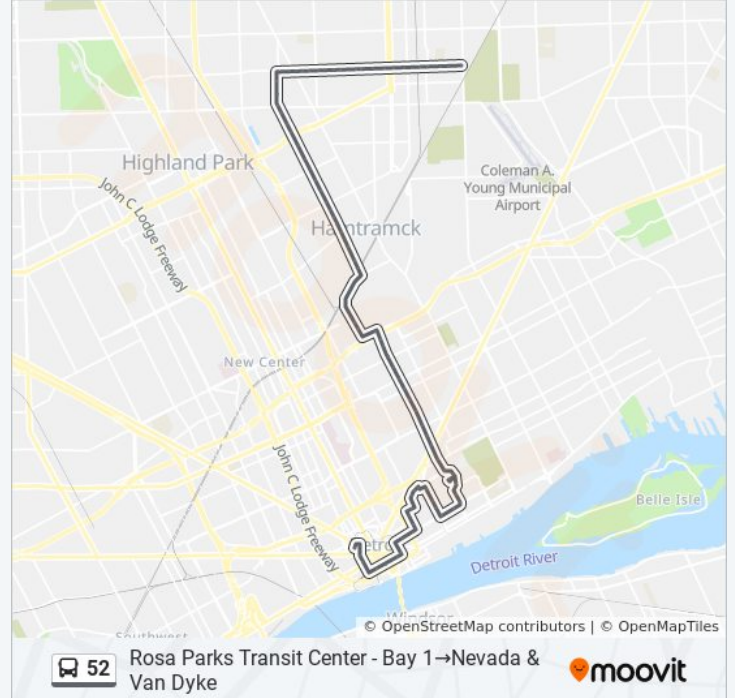

Lafayette & St Aubin

Lafayette & Stafford

Chene & Lafayette

Chene & Macomb

Chene & Robert Bradby Dr

Chene Ct @ 1935

Chene & Prince Hall Dr

Chene & Antietam

Chene & Vernor

Chene & Gratiot

Chene & Pierce

Chene & Mack

Chene & Alexandrine

Chene & Canfield

Chene & Forest

Chene & Warren

Chene & Frederick

Chene & Ferry

Chene & Hendrie

Chene & Medbury

E Grand Bl & Chene

E Grand Bl & Trombly

E Grand Bl & Milwaukee

Joseph Campau & Denton

Joseph Campau & Berres

Joseph Campau & Hewitt

Joseph Campau & Holbrook

Joseph Campau & Norwalk

Joseph Campau & Evaline

Joseph Campau & Belmont

Joseph Campau & Caniff

Joseph Campau & Casmere

Joseph Campau & Commor