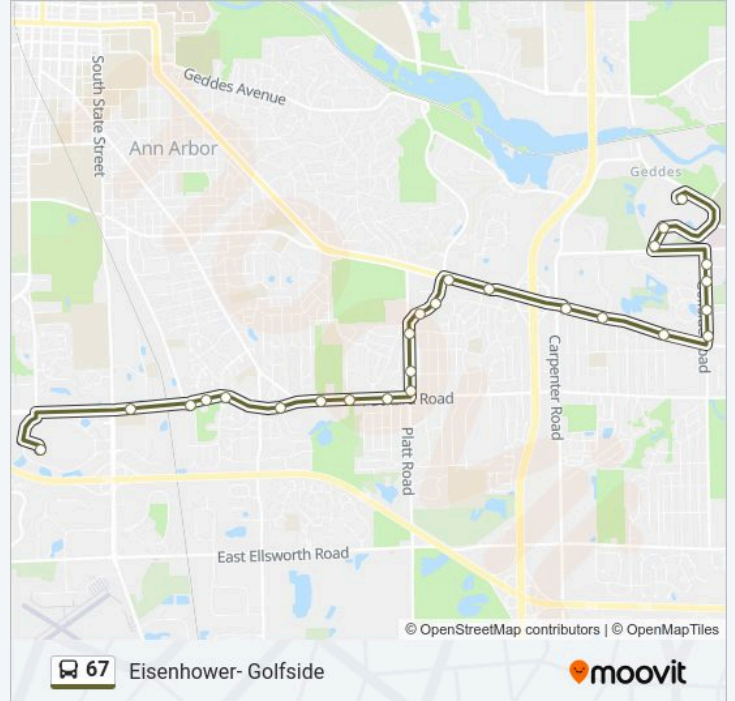

26 stops

[VIEW LINE SCHEDULE](#)

Briarwood Mall - Main Stop

Eisenhower + Boardwalk

Eisenhower + Industrial

Eisenhower + Hayes

Eisenhower + King George

Eisenhower + Stone School

**67 bus Info**

**Direction:** Wcc + Student Center Building

**Stops:** 26

**Trip Duration:** 27 min

**Line Summary:**

Platt + Edgewood

Huron Pkwy + Platt

Huron Pkwy + Arlington Apts

Washtenaw + Huron Pkw

Washtenaw + Pittsfield

Washtenaw + Carpenter

Washtenaw + Dalton

Washtenaw + Foster

Golfside + Washtenaw

Golfside + International

Golfside + Lakeridge

Golfside + Bynan

Wcc Service Dr + Clark

Wcc Service Dr + Wcc South Side

Wcc + Student Center Building

67 bus time schedules and route maps are available in an offline PDF at [moovitapp.com](https://moovitapp.com). Use the Moovit App to see live bus times, train schedule or subway schedule, and step-by-step directions for all public transit in Detroit - Ann Arbor, MI.