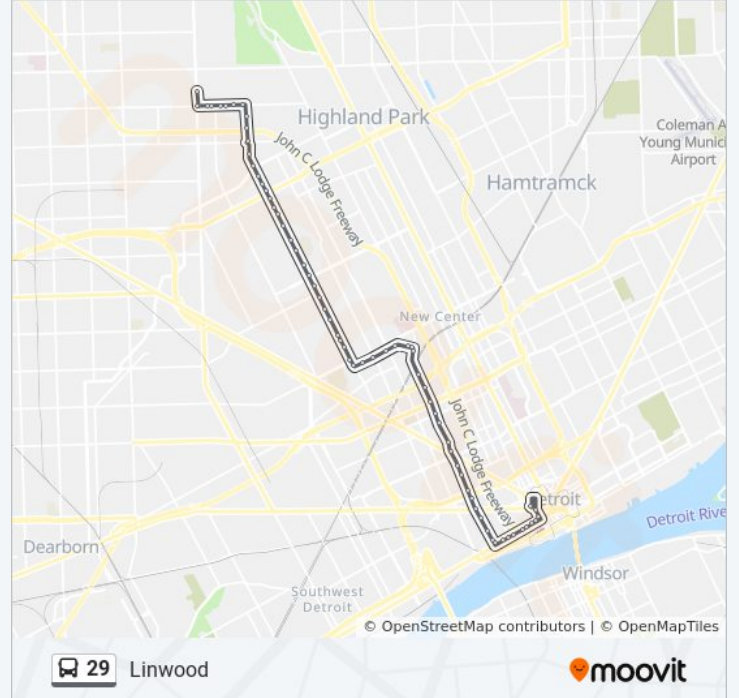

**Stops:** 67

**Trip Duration:** 41 min

**Line Summary:**

Trumbull & Bagley

Trumbull & Michigan

Trumbull & Cherry

Trumbull & I-75 Service Dr

Trumbull & Temple

Lincoln & Marquette

Holden & Lincoln

Holden & Trumbull

Ferry Park & Avery

Ferry Park & Rosa Parks

Ferry Park & 14th

Ferry Park & 16th

Linwood & Ferry Park

Linwood & W Grand Bl

Linwood & Lamothe

Linwood & Lasalle Gardens S

Linwood & Lasalle Gardens N

Linwood & Philadelphia

Linwood & Gladstone

Linwood & Clairmount

Linwood & Edison

Linwood & Chicago

Linwood & Glynn

Linwood & Burlingame

Linwood & Tuxedo

Linwood & Cortland

Linwood & Fullerton

Linwood & Glendale

Linwood & Tyler