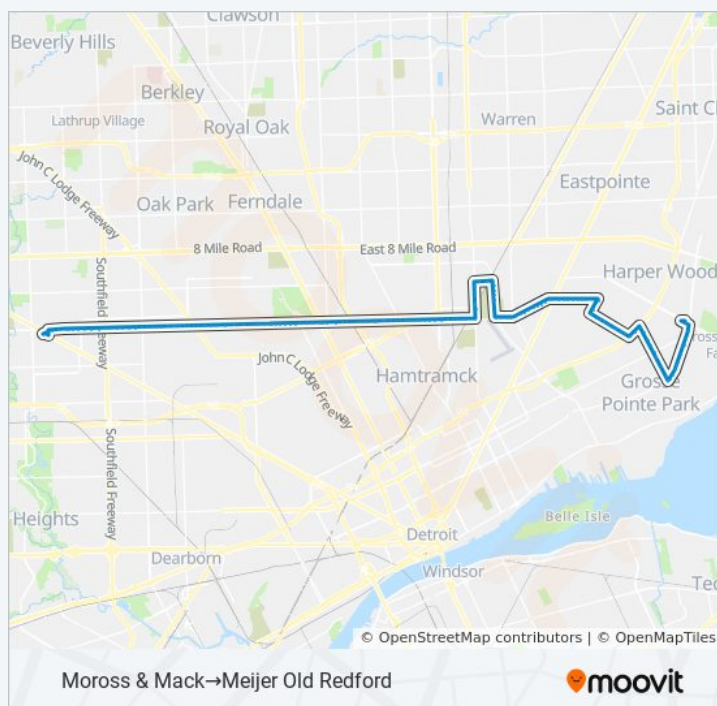

**32 bus Info**

**Direction:** Moross & Mack→Meijer Old Redford

**Stops:** 146

**Trip Duration:** 77 min

**Line Summary:**

Whittier & Beaconsfield

Whittier & Lakepointe

Whittier & Wayburn