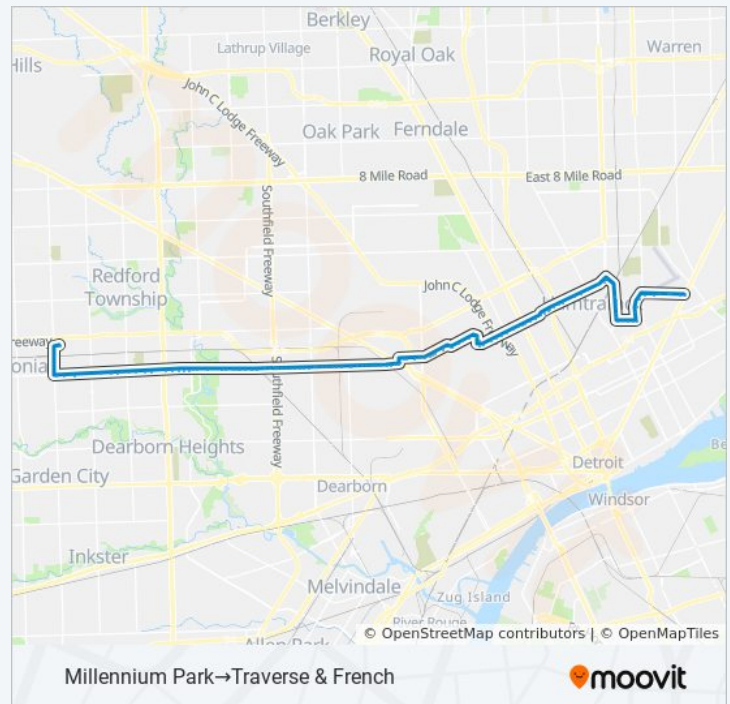

### 38 bus Info

**Direction:** Millennium Park→Traverse & French

**Stops:** 121

**Trip Duration:** 82 min

**Line Summary:**

Plymouth & Grandmont  
Plymouth & Asbury Park  
Plymouth & St Marys  
Plymouth & Rutherford  
Plymouth & Montrose  
Plymouth & Greenfield  
Plymouth & Whitcomb  
Plymouth & Coyle  
Plymouth & Terry  
Plymouth & Hubbell  
Plymouth & Mark Twain  
Plymouth & Shirley  
Plymouth & Schaefer  
Plymouth & Cheyenne  
Plymouth & Sorrento  
Plymouth & Iris  
Plymouth & Manor  
Plymouth & Mendota  
Plymouth & Griggs  
Plymouth & Wyoming  
Plymouth & Indiana  
Plymouth & Ohio  
Plymouth & Northlawn  
Cloverlawn & Grand River  
Elmhurst & Oakman  
Elmhurst & Cloverdale  
Elmhurst & American  
Elmhurst & Monica  
Elmhurst & Livernois  
Elmhurst & Yosemite  
Elmhurst & Cascade  
Elmhurst & Broadstreet  
Elmhurst & Petoskey