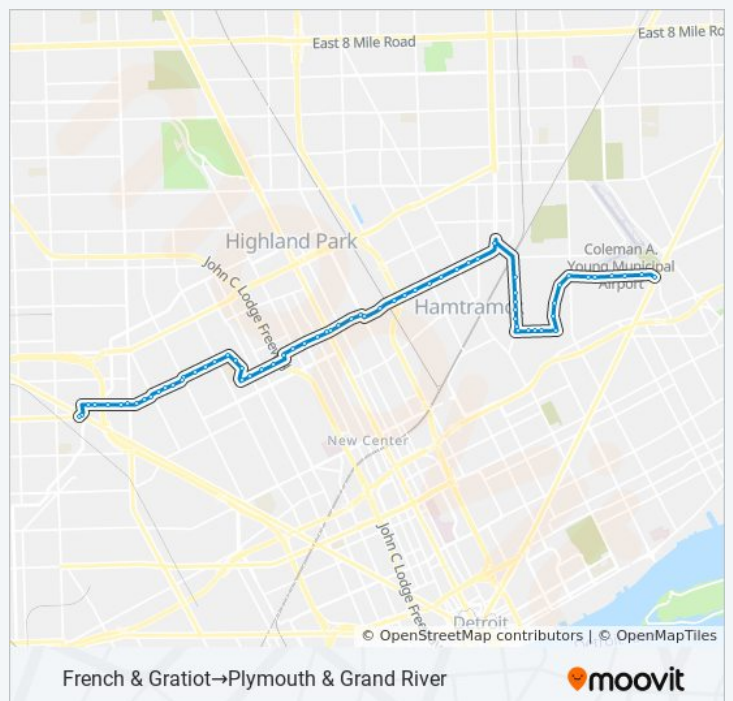

Plymouth & Inkster

Plymouth & Deering

Plymouth & Harrison

Plymouth & Garden

Middlebelt & Plymouth

Millennium Park

**Direction: French & Gratiot→Plymouth & Grand River**

66 stops

Mt Elliott & Heintz

Mt Elliott & Newhall

Mt Elliott & Richardson

Mt Elliott & Marcus

Mt Elliott & Huber

Mt Elliott & Lynch

Mound & Mt Elliott

Caniff & Buffalo

**38 bus Time Schedule**

French & Gratiot→Plymouth & Grand River Route  
Timetable:

Sunday	6:40 PM - 7:40 PM
Monday	Not Operational
Tuesday	Not Operational
Wednesday	Not Operational
Thursday	Not Operational
Friday	Not Operational
Saturday	Not Operational

**38 bus Info**

**Direction:** French & Gratiot→Plymouth & Grand River

**Stops:** 66

**Trip Duration:** 37 min

**Line Summary:**

French & Gratiot→Plymouth & Grand River

Caniff & Ellery

Caniff & Conant