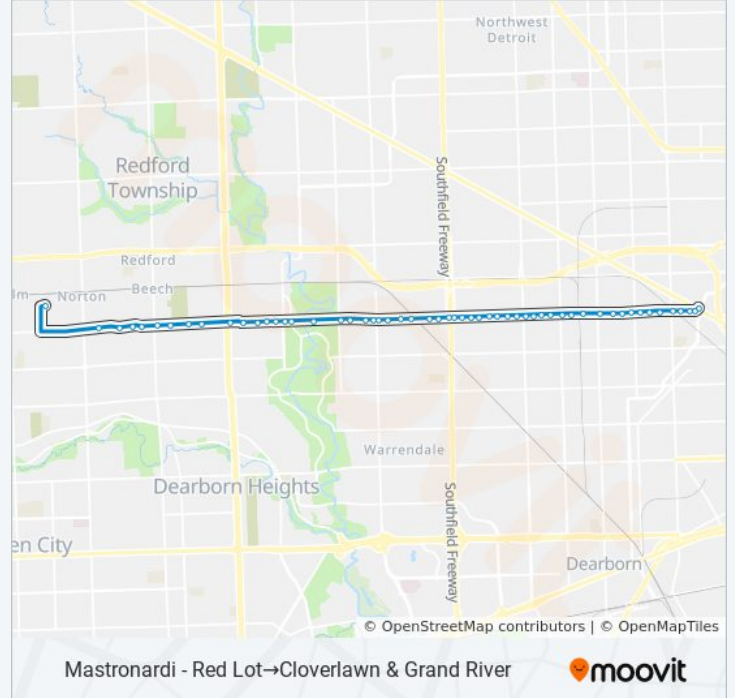

Plymouth & Braile

Plymouth & Stout

Plymouth & Vaughan

Plymouth & Evergreen

Plymouth & Auburn

Plymouth & Grandville

Plymouth & Warwick

Plymouth & Greenview

Plymouth & Penrod

Plymouth & Southfield

Plymouth & Southfield

Plymouth & Longacre

Plymouth & Memorial

Plymouth & Grandmont

Plymouth & Asbury Park

Plymouth & St Marys

Plymouth & Rutherford

Plymouth & Montrose

Plymouth & Greenfield

Plymouth & Whitcomb

Plymouth & Coyle

Plymouth & Terry

Plymouth & Hubbell

Plymouth & Mark Twain

Plymouth & Shirley

Plymouth & Schaefer

Plymouth & Cheyenne

Plymouth & Sorrento

Plymouth & Iris

Plymouth & Manor

Plymouth & Mendota

Plymouth & Griggs

Plymouth & Wyoming