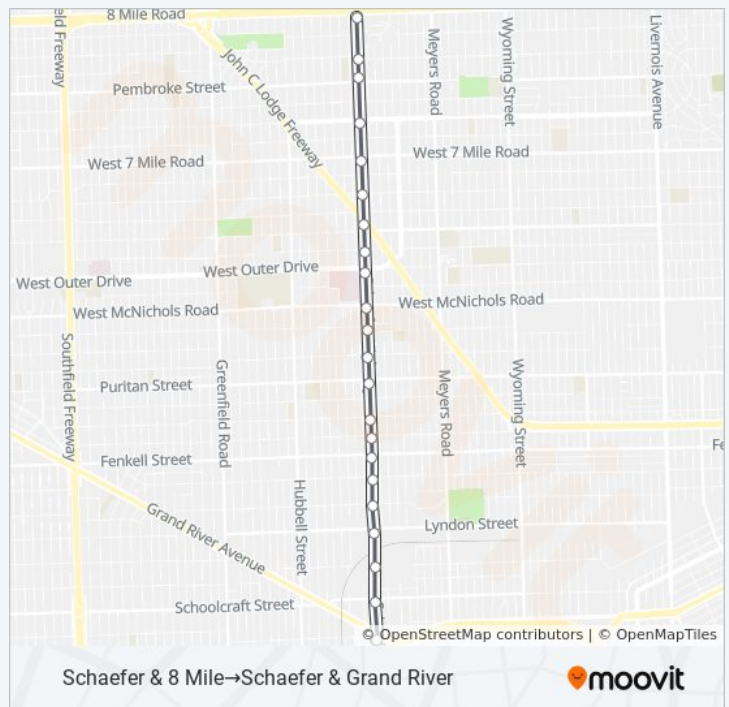

Jefferson & Marion Industrial

Jefferson & Brennan

Direction: Schaefer & 8 Mile→Schaefer & Grand River

22 stops

[VIEW LINE SCHEDULE](#)

- Schaefer & 8 Mile
- Schaefer & Chippewa
- Schaefer & Pembroke
- Schaefer & Vassar
- Schaefer & 7 Mile
- Schaefer & Margareta
- Schaefer & James Couzens
- Schaefer & Thatcher
- Schaefer & W Outer Dr
- Schaefer & McNichols
- Schaefer & Grove
- Schaefer & Florence
- Schaefer & Puritan
- Schaefer & Midland
- Schaefer & Keeler
- Schaefer & Fenkell
- Schaefer & Chalfonte
- Schaefer & Eaton
- Schaefer & Lyndon
- Schaefer @ 14044
- Schaefer & Schoolcraft
- Schaefer & Grand River

41 bus Time Schedule

Schaefer & 8 Mile→Schaefer & Grand River Route
Timetable:

Sunday	8:44 PM
Monday	10:00 PM
Tuesday	10:00 PM
Wednesday	10:00 PM
Thursday	10:00 PM
Friday	10:00 PM
Saturday	8:44 PM

41 bus Info

Direction: Schaefer & 8 Mile→Schaefer & Grand River

Stops: 22

Trip Duration: 13 min

Line Summary:

Direction: Schaefer & Grand River→Schaefer & 8 Mile

24 stops

[VIEW LINE SCHEDULE](#)

41 bus Time Schedule

Schaefer & Grand River→Schaefer & 8 Mile Route
Timetable:

- Schaefer & Grand River
- Schaefer & Schoolcraft
- Schaefer @ 14044
- Schaefer & Lyndon
- Schaefer & Eaton
- Schaefer & Chalfonte
- Schaefer & Fenkell
- Schaefer & Keeler
- Schaefer & Midland
- Schaefer & Pilgrim
- Schaefer & Puritan
- Schaefer & Florence
- Schaefer & Grove
- Schaefer & Mcnichols
- Schaefer & W Outer Dr
- Schaefer & Thatcher
- Schaefer & Curtis
- Schaefer & James Couzens
- Schaefer & Margareta
- Schaefer & 7 Mile
- Schaefer & Vassar
- Schaefer & Pembroke
- Schaefer & Chippewa
- Schaefer & 8 Mile