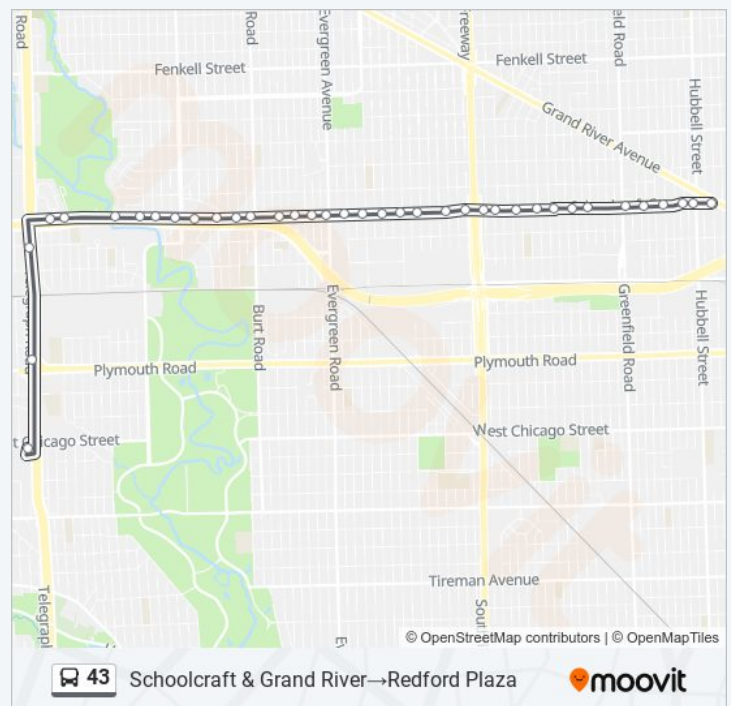

**Direction: Schoolcraft & Grand River→Redford Plaza**

37 stops

[VIEW LINE SCHEDULE](#)

Tuesday	4:40 AM - 5:30 AM
Wednesday	4:40 AM - 5:30 AM
Thursday	4:40 AM - 5:30 AM
Friday	4:40 AM - 5:30 AM
Saturday	Not Operational

**43 bus Info**

**Direction:** Schoolcraft & Grand River→Redford Plaza

**Stops:** 37

**Trip Duration:** 20 min

**Line Summary:**

Schoolcraft & Riverview

Telegraph & Davison

Telegraph & Plymouth NW

Redford Plaza

43 bus time schedules and route maps are available in an offline PDF at [moovitapp.com](https://moovitapp.com). Use the [Moovit App](#) to see live bus times, train schedule or subway schedule, and step-by-step directions for all public transit in Detroit - Ann Arbor, MI.