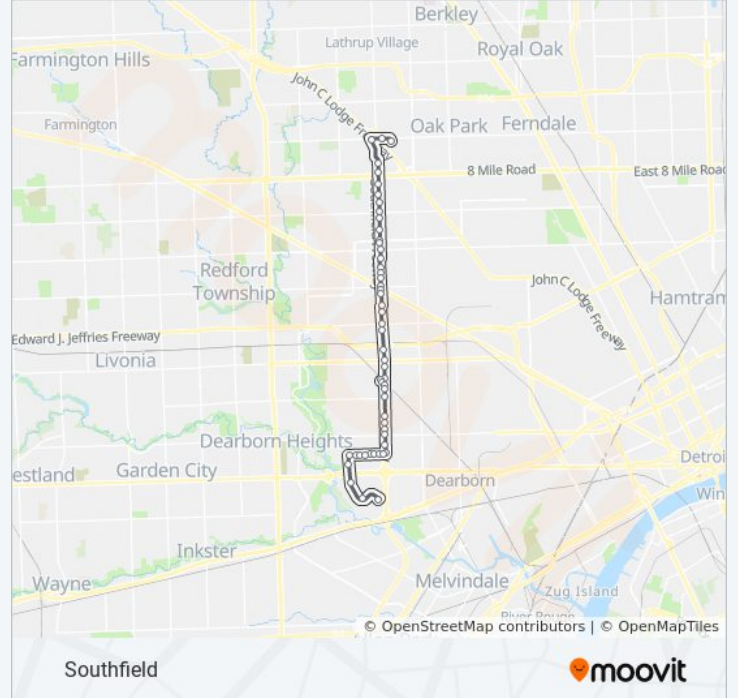

Southfield & Plymouth

Southfield & Capitol

Southfield & Davison

Southfield & Schoolcraft

Southfield & Acacia

Southfield & Lyndon

Southfield & Tournier

Southfield & Grand River

Southfield & Curtis

Southfield & Clarita

Southfield & 7 Mile

Southfield & Vassar

Southfield & Pembroke

Southfield & Trojan

Southfield & Northland Park

Southfield & Melrose

Southfield & 9 Mile

9 Mile & Northwestern

Rutland & 9 Mile

Direction: Rutland & 9 Mile→Fairlane Town Center

53 stops

[VIEW LINE SCHEDULE](#)

- Rutland & 9 Mile
- Northwestern & Rutland
- Southfield & 9 Mile
- Southfield & La Seine @ Chateau Riviera Apts
- Southfield & Dorset
- Southfield & Melrose
- Southfield & 8 Mile
- Southfield & Trojan
- Southfield & Pembroke
- Southfield & Vassar
- Southfield & 7 Mile
- Southfield & Clarita
- Southfield & Curtis
- Southfield & W Outer Dr
- Southfield & Mcnichols
- Southfield & Verne
- Southfield & Puritan
- Southfield & Pilgrim
- Southfield & Midland
- Southfield & Fenkell
- Southfield & Grand River
- Southfield & Chalfonte
- Southfield & Lyndon
- Southfield & Acacia
- Southfield & Schoolcraft
- Southfield & Davison
- Southfield & Capitol
- Southfield & Plymouth
- Southfield & Elmira

46 bus Info

Direction: Rutland & 9 Mile→Fairlane Town Center

Stops: 53

Trip Duration: 43 min

Line Summary:

Southfield & Chicago

Chicago & Southfield

Fitzpatrick & Chicago