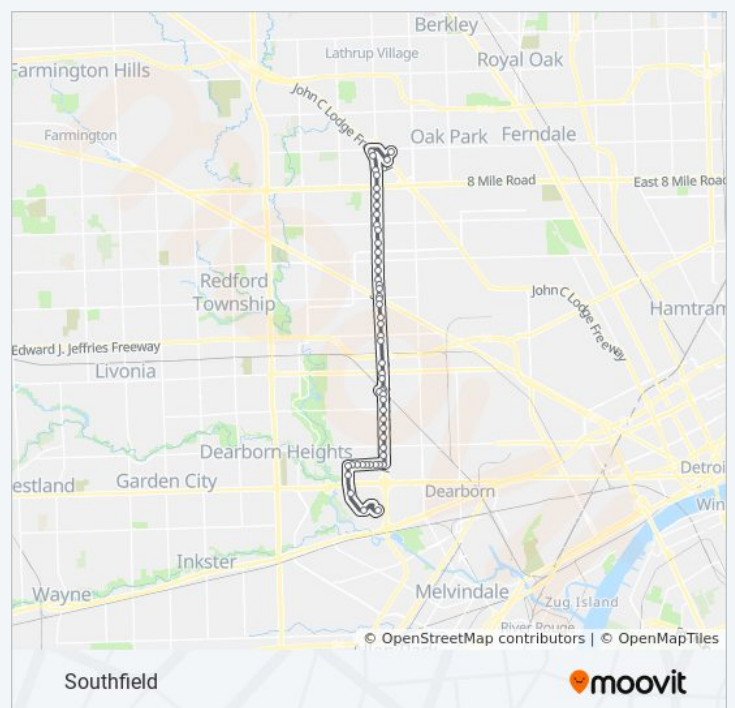

Southfield & Curtis

Southfield & Clarita

Southfield & 7 Mile

Southfield & Vassar

Southfield & Pembroke

Southfield & Trojan

Southfield & Northland Park

Southfield & Melrose

Southfield & 9 Mile

9 Mile & Northwestern

Rutland & 9 Mile

Direction: Rutland & 9 Mile→Fairlane Town Center

53 stops

[VIEW LINE SCHEDULE](#)

- Rutland & 9 Mile
- Northwestern & Rutland
- Southfield & 9 Mile
- Southfield & La Seine @ Chateau Riviera Apts
- Southfield & Dorset
- Southfield & Melrose
- Southfield & 8 Mile
- Southfield & Trojan
- Southfield & Pembroke
- Southfield & Vassar
- Southfield & 7 Mile
- Southfield & Clarita
- Southfield & Curtis
- Southfield & W Outer Dr
- Southfield & Mcnichols
- Southfield & Verne
- Southfield & Puritan
- Southfield & Pilgrim
- Southfield & Midland
- Southfield & Fenkell
- Southfield & Grand River
- Southfield & Chalfonte
- Southfield & Lyndon
- Southfield & Acacia
- Southfield & Schoolcraft
- Southfield & Davison
- Southfield & Capitol
- Southfield & Plymouth
- Southfield & Elmira

46 bus Time Schedule

Rutland & 9 Mile→Fairlane Town Center Route

Timetable:

| | |
|-----------|-------------------|
| Sunday | Not Operational |
| Monday | 5:48 AM - 7:40 PM |
| Tuesday | 5:48 AM - 7:40 PM |
| Wednesday | 5:48 AM - 7:40 PM |
| Thursday | 5:48 AM - 7:40 PM |
| Friday | 5:48 AM - 7:40 PM |
| Saturday | Not Operational |

46 bus Info

Direction: Rutland & 9 Mile→Fairlane Town Center

Stops: 53

Trip Duration: 43 min

Line Summary:

Southfield & Chicago

Chicago & Southfield

Fitzpatrick & Chicago