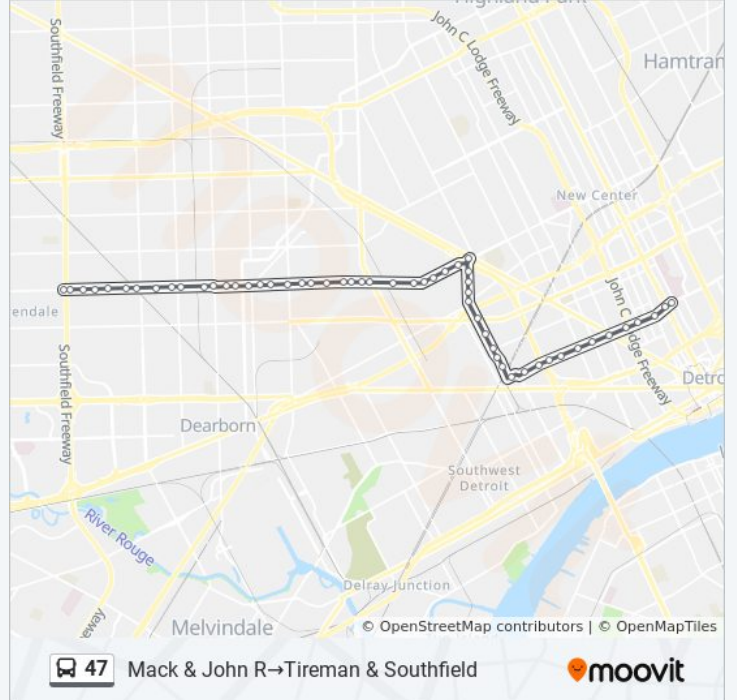

**47 bus Info**

**Direction:** Mack & John R→Tireman & Southfield

**Stops:** 54

**Trip Duration:** 34 min

**Line Summary:**

- W Grand Bl & Milford
- W Grand Bl & Moore
- W Grand Bl & Scovel
- W Grand Bl & Grand River
- Tireman & Scotten
- Tireman & Firwood
- Tireman & Beechwood
- Tireman & Ironwood
- Tireman & Larchmont
- Tireman & Epworth
- Tireman & Livernois
- Tireman & Rangoon
- Tireman & Burnette
- Tireman & Prairie
- Tireman & Alpine
- Tireman & Northlawn
- Tireman & Wisconsin
- Tireman & Wyoming
- Tireman & Middlepoint
- Tireman & Pinehurst
- Tireman & Appoline
- Tireman & Sorrento
- Tireman & Cheyenne
- Tireman & Schaefer
- Tireman & Decatur
- Tireman & Strathmoor
- Tireman & Marlowe
- Tireman & Coyle
- Tireman & Greenfield
- Tireman & Forrer
- Tireman & Mettetal
- Tireman & Abington
- Tireman & Clayburn

Tireman & Archdale

Tireman & Southfield

**Direction: Pierson Loop→Grand River & Scotten**

41 stops

[VIEW LINE SCHEDULE](#)

Pierson Loop

Spinoza & Sawyer

Tireman & Trinity

**Stops:** 41

**Trip Duration:** 27 min

**Line Summary:**

Tireman & Indiana

Tireman & Ohio

Tireman & Roselawn

Tireman & American

Tireman & Burnette

Tireman & Hartford

Grand River & Scotten

**Direction: Pierson Loop→Mack & John R**

64 stops

[VIEW LINE SCHEDULE](#)

Pierson Loop

Spinoza & Sawyer

Tireman & Trinity