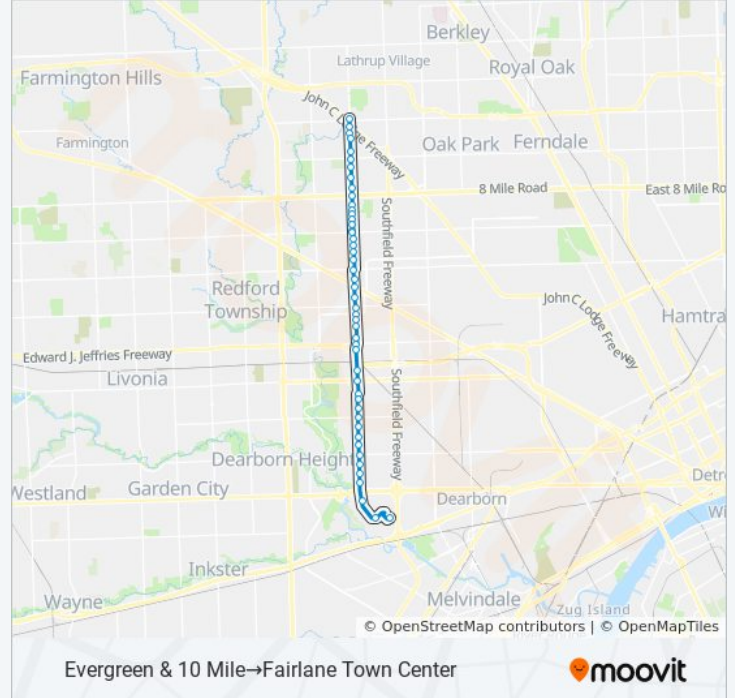

**60 bus Info**

**Direction:** Evergreen & 10 Mile→Fairlane Town Center

**Stops:** 48

**Trip Duration:** 45 min

**Line Summary:**

Evergreen & Santa Clara

Evergreen & McNichols

Evergreen & Verne

Fairlane Town Center

**Direction: Fairlane Town Center → Northwestern & 10 Mile**

43 stops

[VIEW LINE SCHEDULE](#)

**60 bus Time Schedule**

Fairlane Town Center → Northwestern & 10 Mile  
Route Timetable:

Sunday 7:15 AM - 9:15 PM

Evergreen & 7 Mile

Evergreen & Vassar

Tuesday	5:00 AM - 10:30 PM
Wednesday	5:00 AM - 10:30 PM
Thursday	5:00 AM - 10:30 PM
Friday	5:00 AM - 10:30 PM
Saturday	6:00 AM - 10:30 PM

**60 bus Info**

**Direction:** Fairlane Town Center→Northwestern & 10 Mile

**Stops:** 43

**Trip Duration:** 47 min

**Line Summary:**

Evergreen & Pembroke

Evergreen & Trojan

Evergreen & 8 Mile

Evergreen & Midway

Evergreen & Saxton