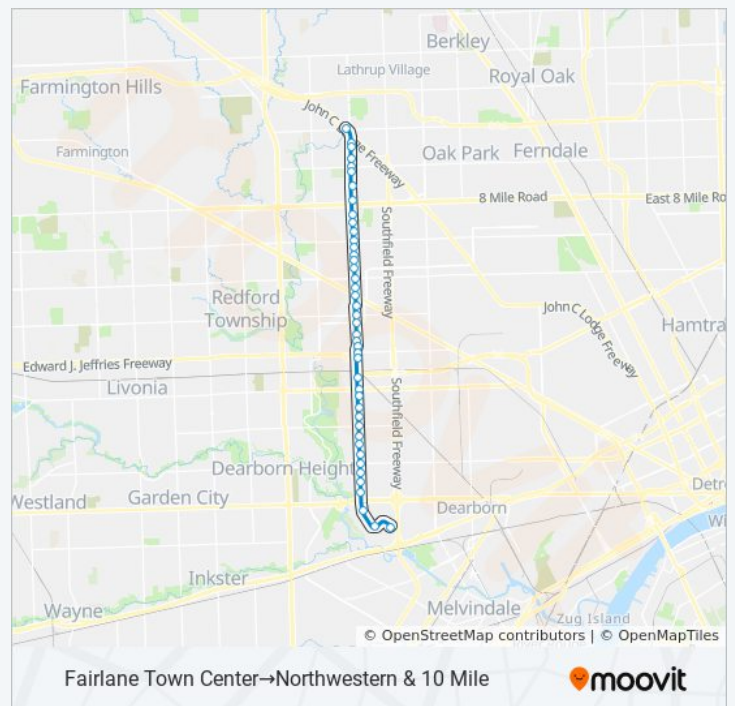

Evergreen & 10 Mile→Fairlane Town Center

Get The App

The 60 bus line (Evergreen & 10 Mile→Fairlane Town Center) has 2 routes. For regular weekdays, their operation hours are:

(1) Evergreen & 10 Mile→Fairlane Town Center: 5:00 AM - 10:30 PM(2) Fairlane Town Center→Northwestern & 10 Mile: 5:00 AM - 10:30 PM

**60 bus Info**

**Direction:** Evergreen & 10 Mile→Fairlane Town Center

**Stops:** 48

**Trip Duration:** 45 min

**Line Summary:**

Evergreen & Santa Clara

Evergreen & McNichols

Evergreen & Verne

Evergreen & 7 Mile

Evergreen & Vassar

Tuesday	5:00 AM - 10:30 PM
Wednesday	5:00 AM - 10:30 PM
Thursday	5:00 AM - 10:30 PM
Friday	5:00 AM - 10:30 PM
Saturday	6:00 AM - 10:30 PM

**60 bus Info**

**Direction:** Fairlane Town Center→Northwestern & 10 Mile

**Stops:** 43

**Trip Duration:** 47 min

**Line Summary:**

Evergreen & Pembroke

Evergreen & Trojan

Evergreen & 8 Mile

Evergreen & Midway

Evergreen & Saxton