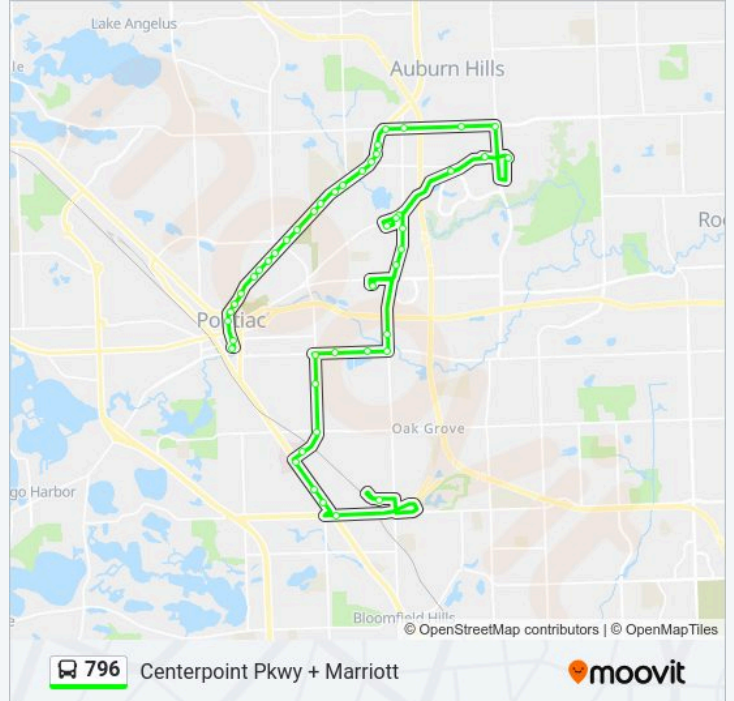

**796 bus Info****Direction:** Centerpoint Pkwy + Marriott**Stops:** 47**Trip Duration:** 46 min**Line Summary:**

Walton + Opdyke SE

Walton & Dexter

Squirrel & Walton

Oakland University

University Across From Seyburn Wb

Opdyke Across From Legend Valve Sb

Auburn & Opdyke Wb

Auburn & Silverdome Industrial Park Wb

Auburn & Midland Wb

Mlk & Auburn Sb

Mlk & Osmun Sb

Mlk & South Blvd Sb

Mlk & Charles Ln Sb

Woodward + Bassett

Woodward + N Berkshire

Woodward + X From Winthrop

Square Lake & Woodward Eb

Centerpoint Pkwy + Marriott

**Direction: Phoenix Center**

45 stops

[VIEW LINE SCHEDULE](#)

Centerpoint Pkwy + Marriott

Woodward + Square Lake Rd

Woodward + E Berkshire

**796 bus Time Schedule**

Phoenix Center Route Timetable:

Monday	5:52 AM - 8:54 PM
Tuesday	5:52 AM - 8:54 PM
Wednesday	5:52 AM - 8:54 PM
Thursday	5:52 AM - 8:54 PM