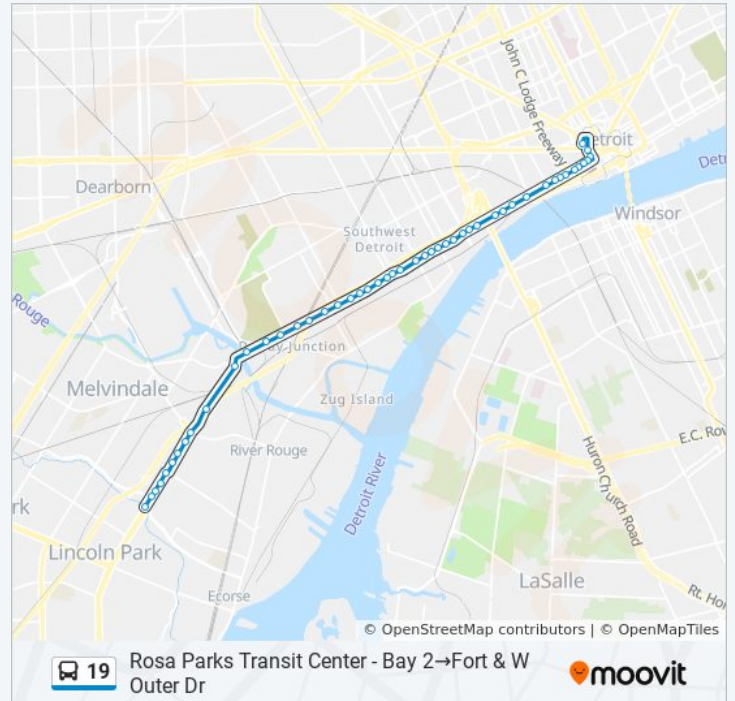

Fort & Fifth

Fort & Third

Fort & Second

Cass & Lafayette

Rosa Parks Transit Center - Deboarding

**Direction: Rosa Parks Transit Center - Bay 2→Fort & W Outer Dr**

49 stops

[VIEW LINE SCHEDULE](#)

Fort & Dearborn

Saturday

12:03 AM - 11:03 PM

**19 bus Info**

**Direction:** Rosa Parks Transit Center - Bay 2→Fort & W Outer Dr

**Stops:** 49

**Trip Duration:** 28 min

**Line Summary:**

Fort & Miller

Fort & Bayside

Fort & Northampton

Fort & Schaefer

Fort & Miami

Fort & Downing

Fort & Omaha

Fort & Visger

Fort & Francis

Fort & Gleason

Fort & Peters

Fort & W Outer Dr

19 bus time schedules and route maps are available in an offline PDF at [moovitapp.com](https://moovitapp.com). Use the [Moovit App](#) to see live bus times, train schedule or subway schedule, and step-by-step directions for all public transit in Detroit - Ann Arbor, MI.