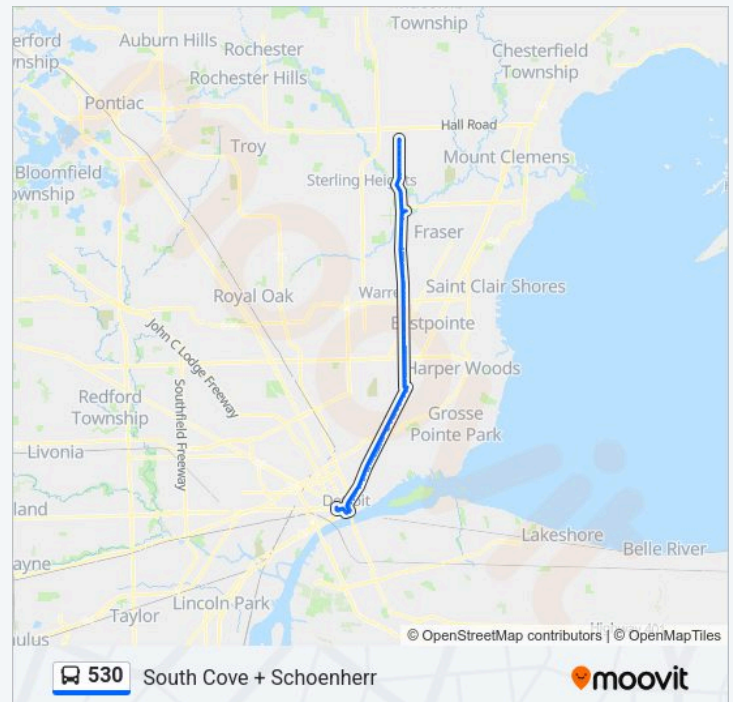

Gratiot + I-375

Gratiot + Rivard

Gratiot + Russell

Gratiot + Riopelle

Gratiot + St Aubin

Gratiot + Chene

Gratiot + Heidelberg

Gratiot + Mcdougall

Gratiot + Mack

Gratiot + Ellery

Gratiot + Mt Elliott

Gratiot + Beaufait

Gratiot + Concord

530 bus Time Schedule

South Cove + Schoenherr Route Timetable:

Monday	4:00 PM-5:10 PM
Tuesday	4:00 PM-5:10 PM
Wednesday	4:00 PM-5:10 PM
Thursday	4:00 PM-5:10 PM
Friday	4:00 PM-5:10 PM
Saturday	Not Operational
Sunday	Not Operational

530 bus Info

Direction: South Cove + Schoenherr

Stops: 120

Trip Duration: 60 min

Line Summary:

Gratiot + Helen

Gratiot + Grand Blvd

Gratiot + Warren