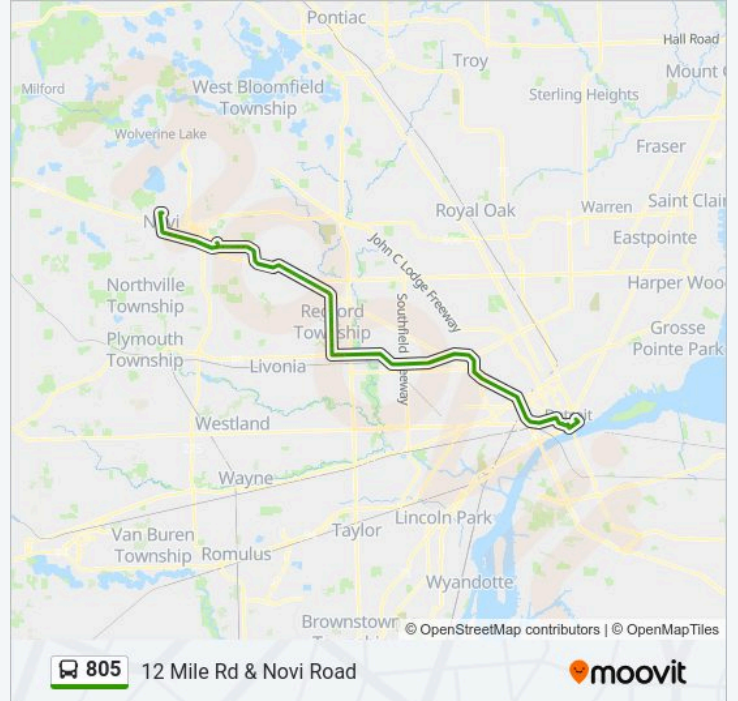

**805 bus Info**

**Direction:** 12 Mile Rd & Novi Road

**Stops:** 80

**Trip Duration:** 88 min

**Line Summary:**

Beech Daly + Benneth

Beech Daly + Curtis

Beech Daly + Margareta

Grand River + Indian

Grand River + Poinciana

Grand River + 8 Mile SE Corner

Grand River + 8 Mile Rd NE

Grand River @ Botsford Dr

Grand River + Waldron

Grand River + Rockwell

Grand River + Jefferson

Grand River + Middlebelt

Grand River + Tulane

Grand River + Colgate

Grand River + Tuck

Grand River + Haynes

Orchard Lake + Grand River

Farmington Rd + Kingslane

Farmington Rd + Orchard

Grand River + Farmington

Grand River + Grace

Grand River + Cass

Grand River + Shiawassee

Grand River + Gill Rd

Grand River + Indoplex

Grand River + Drake

Grand River + Smithfield