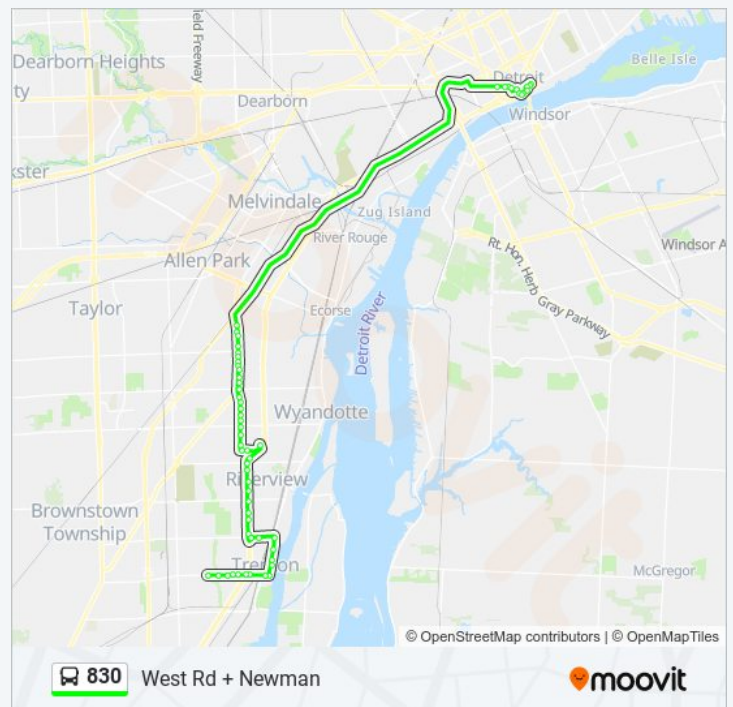

830 bus Info

Direction: Larned + St Antoine

Stops: 54

Trip Duration: 57 min

Line Summary:

Cambridge + Fountain Park

Cambridge + Trenton

Trenton + Leroy

Griswold & Lafayette

Griswold + Congress

Larned + Woodward

Larned + Brush

Larned + St Antoine

Direction: West Rd + Newman

59 stops

[VIEW LINE SCHEDULE](#)

Congress + St Antoine
Congress + Beaubien
Congress + Brush
Randolph + Jefferson NW
Jefferson + Spirit Plaza
Jefferson + Woodward
Griswold + Larned
Fort + Griswold
Washington + Lafayette
Michigan + Washington B
Michigan + Cass
Michigan & Third
Dix + London
Dix + Pagel
Lincoln Park Comm Center
Dix + Emmons
Dix + Morran
Dix + Leblanc
Dix + St Johns
Dix + Goddard Rd
Toledo + Brest
Toledo + Wesley
Toledo
Dix + Northline
Trenton + Venness
Trenton + Walnut
Trenton + Superior
Trenton + Chestnut
Trenton + Mercier
Trenton + Eureka

830 bus Info

Direction: West Rd + Newman

Stops: 59

Trip Duration: 60 min

Line Summary:

Trenton + Mjr Theatres
Trenton + Leroy
Cambridge + Trenton
Cambridge + Burns
Meijer Southgate P&R Eb
Fort + Saturn Dealership
Fort + Pennsylvania
Fort + Huntington
Fort + Williamsburg
Fort + Wendys
Fort + Sibley
Fort + Wedgewood
Fort + Greentrees
Fort + King
King + Fort
King + Fritz Dr
W Jefferson + King
W Jefferson + Helen
W Jefferson + Harrison
W Jefferson + Cherry
West Rd + Jefferson
West Rd + Fourth
West Rd + Fort St Nearside
West Rd + Fort St Farside
West Rd + Chelsea
West Rd + Edsel Dr
West Rd + Bridge St
West Rd + Westfield
West Rd + Newman