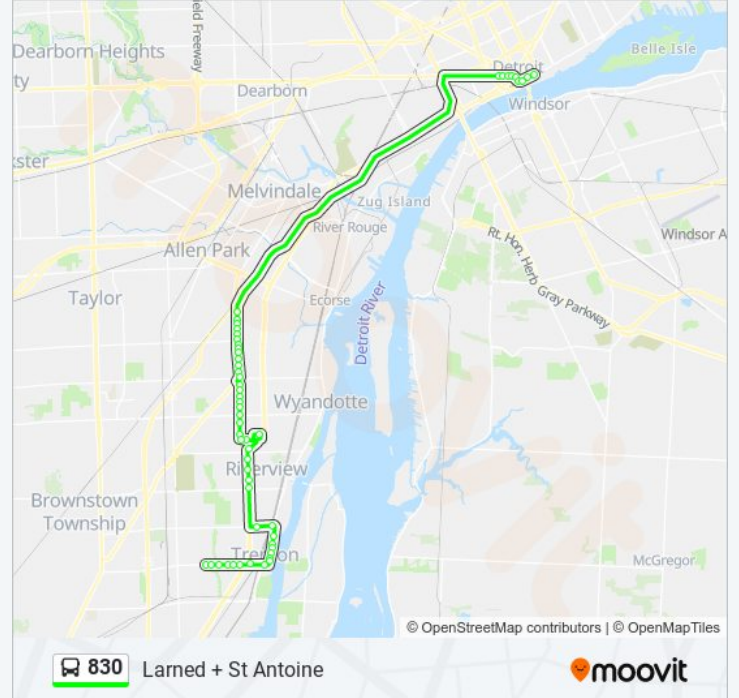

830 bus Info

Direction: Larned + St Antoine

Stops: 54

Trip Duration: 57 min

Line Summary:

Cambridge + Fountain Park

Cambridge + Trenton

Trenton + Leroy

Toledo + Ward

Toledo + Wesley

Toledo + Brest

Dix + Goddard Rd

Dix + St Johns

Dix + Leblanc

Dix + Moran

Dix + Emmons

Griswold & Lafayette

Griswold + Congress

Larned + Woodward

Larned + Brush

Larned + St Antoine

Direction: West Rd + Newman

59 stops

[VIEW LINE SCHEDULE](#)

830 bus Info

Direction: West Rd + Newman

Stops: 59

Trip Duration: 60 min

Line Summary:

Trenton + Mjr Theatres
Trenton + Leroy
Cambridge + Trenton
Cambridge + Burns
Meijer Southgate P&R Eb
Fort + Saturn Dealership
Fort + Pennsylvania
Fort + Huntington
Fort + Williamsburg
Fort + Wendys
Fort + Sibley
Fort + Wedgewood
Fort + Greentrees
Fort + King
King + Fort
King + Fritz Dr
W Jefferson + King
W Jefferson + Helen
W Jefferson + Harrison
W Jefferson + Cherry
West Rd + Jefferson
West Rd + Fourth
West Rd + Fort St Nearside
West Rd + Fort St Farside
West Rd + Chelsea
West Rd + Edsel Dr
West Rd + Bridge St
West Rd + Westfield
West Rd + Newman