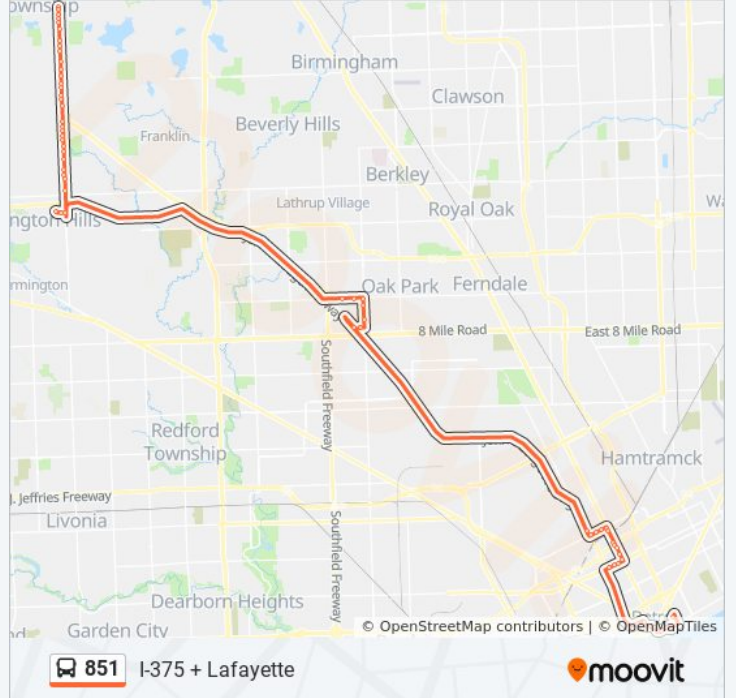

Use the Moovit App to find the closest 851 bus station near you and find out when is the next 851 bus arriving.

**Direction: I-375 + Lafayette**

62 stops

[VIEW LINE SCHEDULE](#)

- Orchard Lake + Lone Pine
- Orchard Lake + Foxpoint
- Orchard Lake + Hardwoods
- Orchard Lake + Old Dominion
- Orchard Lake + Green
- Orchard Lake + Xwil-O-Way
- Orchard Lake + Marlwood
- Orchard Lake + Walnut Lake Rd
- Orchard Lake + Xterrybrook
- Orchard Lake + Cherry Crest
- Orchard Lake + Pinehurst
- Orchard Lake + Pepperhill
- Orchard Lake Rd + 15 Mile Rd
- Orchard Lake + W Bloomfield Plaza
- Orchard Lake + Barnes And Noble
- Orchard Lake + Chase Bank
- Orchard Lake + Westgate Plaza
- Orchard Lake + 14 Mile Rd
- Orchard Lake Ifo
- Orchard Lake + Hunter Circle
- Orchard Lake + Xravine
- Orchard Lake + Firwood

**851 bus Info**

**Direction:** I-375 + Lafayette

**Stops:** 62

**Trip Duration:** 76 min

**Line Summary:**

Orchard Lake + Bond Farside  
Orchard Lake Rd + 13 Mile Rd  
Orchard Lake + Auto Solutions  
Orchard Lake + Bristol  
Orchard Lake + Park Hill Blvd  
Orchard Lake Rd + 12 Mile Rd  
Oakland Dr + Orchard Lake  
Occ Orch Rdge Park And Ride  
Oakland Drive  
Occ Southfield  
9 Mile Rd + Rutland Dr  
Providence Hospital  
Greenfield + 9 Mile Rd  
Greenfield + Foster Winter  
Greenfield + Miller  
Lodge Service @ Northland Dr  
Lodge Ser Dr + Grand Blvd  
Gd Blvd + Lodge Fwy  
W Grand Blvd + Third  
Gd Blvd + 2nd  
Woodward + Grand Blvd  
Woodward + Baltimore  
Woodward + Amsterdam  
Woodward + Antoinette  
Woodward + Palmer  
Woodward + Kirby  
Woodward + Putman  
Warren + Cass  
Warren + Gullen Hall  
Warren & Anthony Wayne Dr  
X Frm Dte Energy  
Rosa Parks Transit Ctr  
Michigan + Cass

Michigan + Griswold  
 Griswold & Lafayette  
 Griswold + Congress  
 Larned + Woodward  
 Larned + Brush  
 Jefferson + Beaubien  
 I-375 + Lafayette

**Direction: Orchard Lake + Lone Pine**

55 stops  
[VIEW LINE SCHEDULE](#)