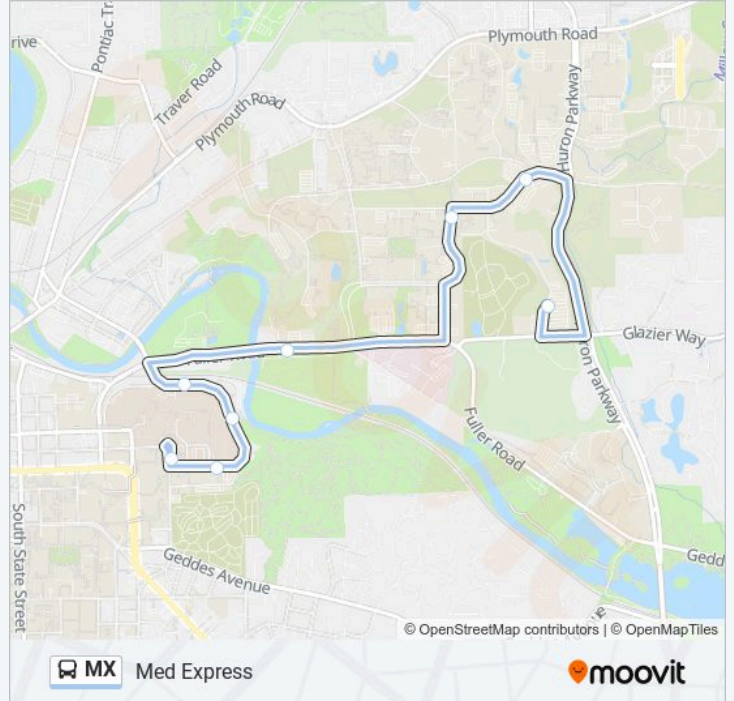

Use the Moovit App to find the closest MX bus station near you and find out when is the next MX bus arriving.

Direction: Cardiovascular Center→Glazier Way Lot Nc-51 West

8 stops

[VIEW LINE SCHEDULE](#)

Cardiovascular Center

Cardiovascular Center→Glazier Way Lot Nc-51 West
Route Timetable:

Sunday	Not Operational
Monday	6:35 AM - 7:30 PM
Tuesday	6:35 AM - 7:30 PM
Wednesday	6:35 AM - 7:30 PM
Thursday	6:35 AM - 7:30 PM
Friday	6:35 AM - 7:30 PM
Saturday	Not Operational

MX bus Info

Direction: Cardiovascular Center→Glazier Way Lot Nc-51 West

Stops: 8

Trip Duration: 20 min

Line Summary:

**Direction: Fuller Rd at Lot Nc-78 Mitchell Field
(3)→Cardiovascular Center**

5 stops

[VIEW LINE SCHEDULE](#)

Stops: 5

Trip Duration: 5 min

Line Summary:

**Direction: Glazier Way Lot Nc-51
West→Cardiovascular Center**

9 stops

[VIEW LINE SCHEDULE](#)

Glazier Way Lot Nc-51 West

Glazier Way Lot Nc-51 North