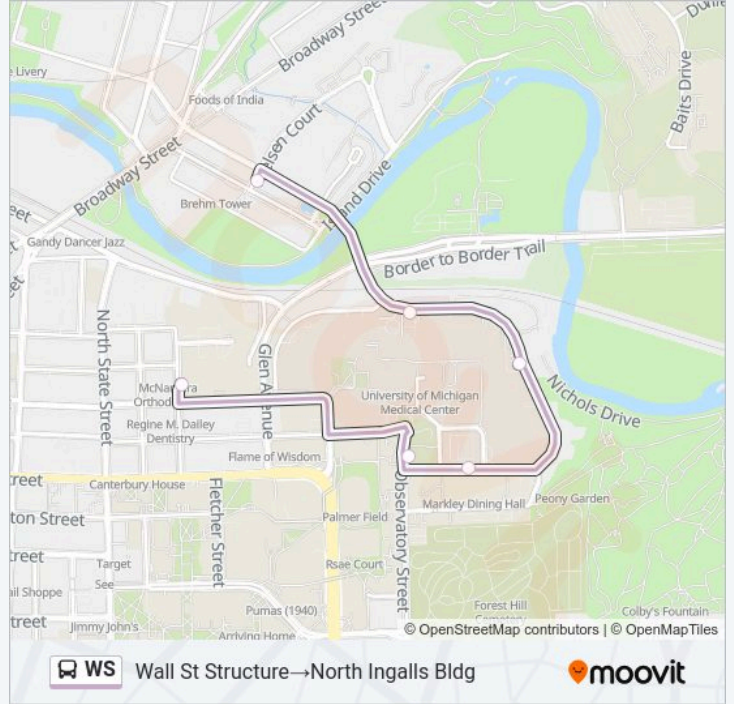

Direction: North Ingalls Bldg→Wall St Structure

7 stops

[VIEW LINE SCHEDULE](#)

North Ingalls Bldg

Couzens Hall

Markley Hall

University Hospital (Taubman)

Cancer Center Outbound

WS bus Info**Direction:** North Ingalls Bldg→Wall St Structure**Stops:** 7**Trip Duration:** 11 min**Line Summary:**

Direction: Wall St Structure→North Ingalls Bldg

6 stops

[VIEW LINE SCHEDULE](#)

- Wall St Structure
- Cancer Center Inbound
- Taubman Inbound
- Mott Hospital
- Cardiovascular Center
- North Ingalls Bldg

WS bus Time Schedule

Wall St Structure→North Ingalls Bldg Route

Timetable:

Monday	6:00 AM-6:50 PM
Tuesday	6:00 AM-6:50 PM
Wednesday	6:00 AM-6:50 PM
Thursday	6:00 AM-6:50 PM
Friday	6:00 AM-6:50 PM
Saturday	Not Operational
Sunday	Not Operational

WS bus Info

Direction: Wall St Structure→North Ingalls Bldg

Stops: 6

Trip Duration: 11 min

Line Summary:

WS bus time schedules and route maps are available in an offline PDF at moovitapp.com. Use the Moovit App to see live bus times, train schedule or subway schedule, and step-by-step directions for all public transit in Detroit - Ann Arbor, MI.