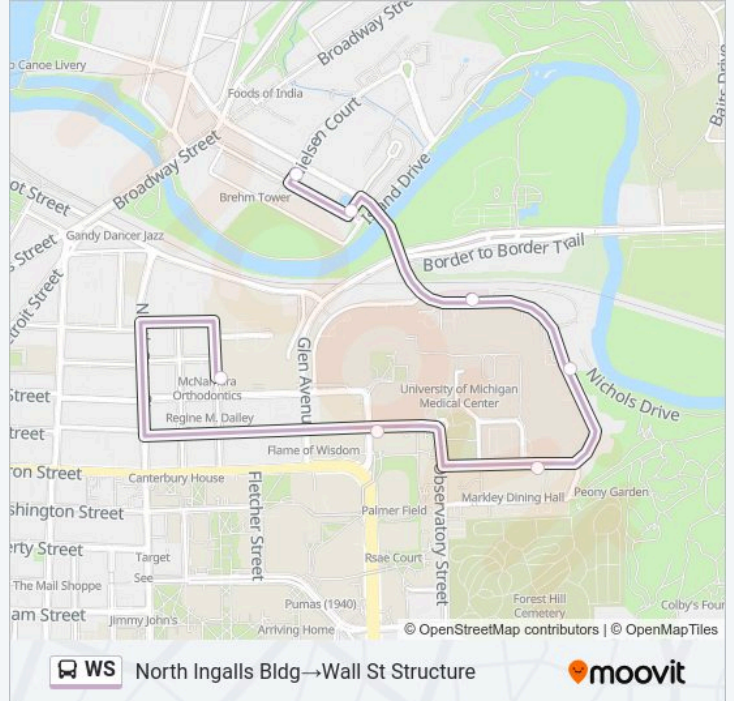

 **WS Line****North Ingalls Bldg→Wall St Structure**[Get The App](#)

The WS bus line (North Ingalls Bldg→Wall St Structure) has 2 routes. For regular weekdays, their operation hours are: (1) North Ingalls Bldg→Wall St Structure: 6:11 AM-7:01 PM(2) Wall St Structure→North Ingalls Bldg: 6:00 AM-6:50 PM Use the Moovit App to find the closest WS bus station near you and find out when is the next WS bus arriving.

Direction: North Ingalls Bldg→Wall St Structure

7 stops

[VIEW LINE SCHEDULE](#)

North Ingalls Bldg

Couzens Hall

Markley Hall

University Hospital (Taubman)

Cancer Center Outbound

Maiden Lane

Wall St Structure

WS bus Time Schedule

North Ingalls Bldg→Wall St Structure Route

Timetable:

Monday	6:11 AM-7:01 PM
Tuesday	6:11 AM-7:01 PM
Wednesday	6:11 AM-7:01 PM
Thursday	6:11 AM-7:01 PM
Friday	6:11 AM-7:01 PM
Saturday	Not Operational
Sunday	Not Operational

WS bus Info**Direction:** North Ingalls Bldg→Wall St Structure**Stops:** 7**Trip Duration:** 11 min**Line Summary:**

Direction: Wall St Structure→North Ingalls Bldg

6 stops

[VIEW LINE SCHEDULE](#)

- Wall St Structure
- Cancer Center Inbound
- Taubman Inbound
- Mott Hospital
- Cardiovascular Center
- North Ingalls Bldg