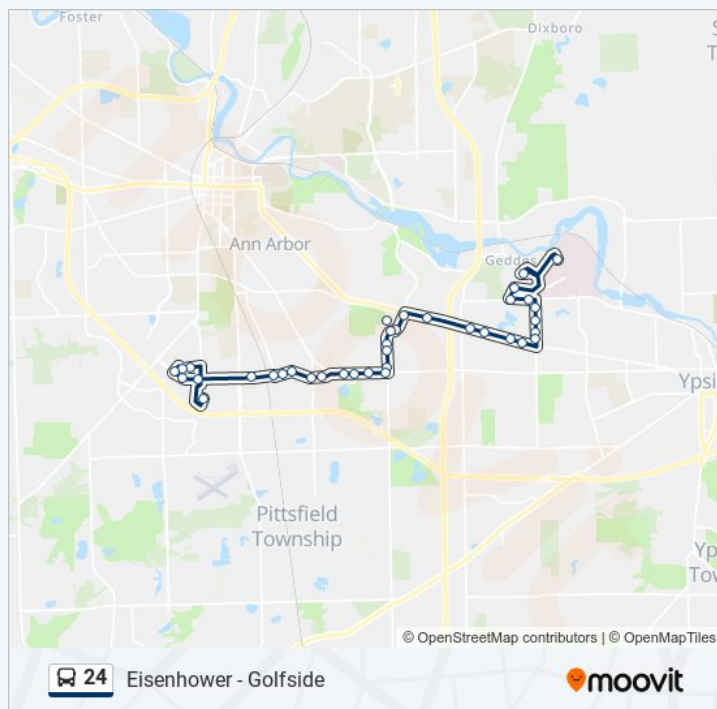

Eisenhower + Hayes St

Eisenhower + Industrial

Eisenhower + Boardwalk

Eisenhower + Main

Eisenhower + Northbrook

Northbrook + Eisenhower

Oakbrook + Northbrook

S- Oakbrook West Of S Main

Briarwood Mall

Friday

Not Operational

Saturday

10:09 PM

**24 bus Info**

**Direction:** Briarwood Mall

**Stops:** 36

**Trip Duration:** 26 min

**Line Summary:**

## Direction: Platt + Juvenile Center

41 stops

[VIEW LINE SCHEDULE](#)

Btc Mall Stop 6  
S- William East Of Division  
State + William  
State + S University  
South Quad  
State + Hoover  
State + Dewey  
State + Henry  
S- Stimson East Of State  
Industrial + Stimson  
W- Industrial Opposite Astor  
Industrial + Rosewood  
W- Industrial Opposite Jewett  
Industrial + Bryant Heating  
Industrial Hwy + Aaata  
Eisenhower + Industrial  
Eisenhower + Boardwalk  
Plaza + Briarwood Circle  
Briarwood Cir + Tcf Bank  
Briarwood Mall  
Oakbrook + Main  
Oakbrook + Northbrook  
Northbrook + Oakbrook  
Eisenhower + Waymarket  
Eisenhower + Signature  
Eisenhower + Main  
Eisenhower + Boardwalk  
Eisenhower + Industrial  
Eisenhower + Hayes