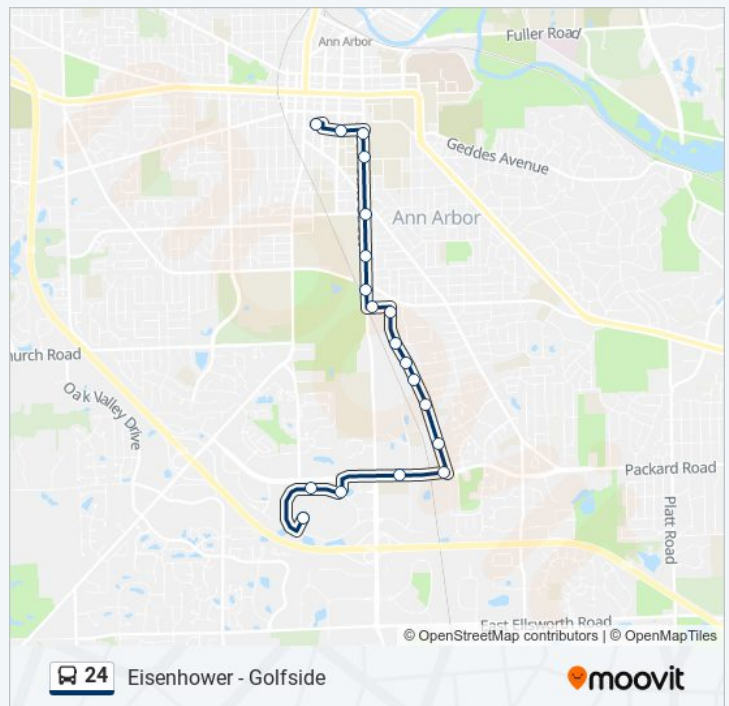

State + Arch

Law Quad

State + Su

E- State South Of William

William East Of Division

Blake Transit Center

**Direction: Briarwood Mall**

19 stops

[VIEW LINE SCHEDULE](#)

- Btc Mall Stop 6
- S- William East Of Division
- State + William
- State + S University
- State + Hoover
- State + Dewey
- State + Henry
- S- Stimson East Of State
- Industrial + Stimson
- W- Industrial Opposite Astor
- Industrial + Rosewood
- W- Industrial Opposite Jewett
- Industrial + Bryant Heating
- Industrial Hwy + Aaata
- Eisenhower + Industrial
- Eisenhower + Boardwalk
- Plaza + Briarwood Circle
- Briarwood Cir + Tcf Bank
- Briarwood Mall

**24 bus Time Schedule**

Briarwood Mall Route Timetable:

Sunday	Not Operational
Monday	Not Operational
Tuesday	Not Operational
Wednesday	Not Operational
Thursday	Not Operational
Friday	Not Operational
Saturday	10:15 PM

**24 bus Info**

**Direction:** Briarwood Mall

**Stops:** 19

**Trip Duration:** 21 min

**Line Summary:**

**Direction: Briarwood Mall**

36 stops

[VIEW LINE SCHEDULE](#)