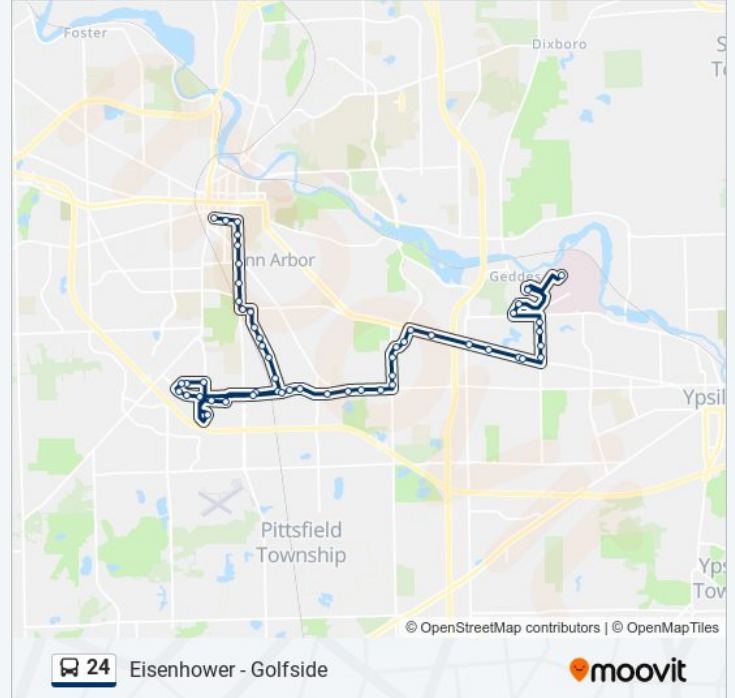

Platt + Juvenile Center

**Direction: St. Joseph Hospital + Main VI**

53 stops

[VIEW LINE SCHEDULE](#)

Btc Mall Stop 6

S- William East Of Division

State + William

State + S University

**24 bus Info**

**Direction:** St. Joseph Hospital + Main VI

**Stops:** 53

**Trip Duration:** 51 min

**Line Summary:**

Plaza + Briarwood Circle

Briarwood Cir + Tcf Bank

Briarwood Mall

Washtenaw Ave + Spice Tree

Golfside + Washtenaw

Golfside + International

Golfside + Lakeridge

Golfside + Bynan

Wcc Service Dr + Clark

Wcc Service Dr + Wcc South Side

Wcc + Student Center Building

© 2024 Moovit - All Rights Reserved