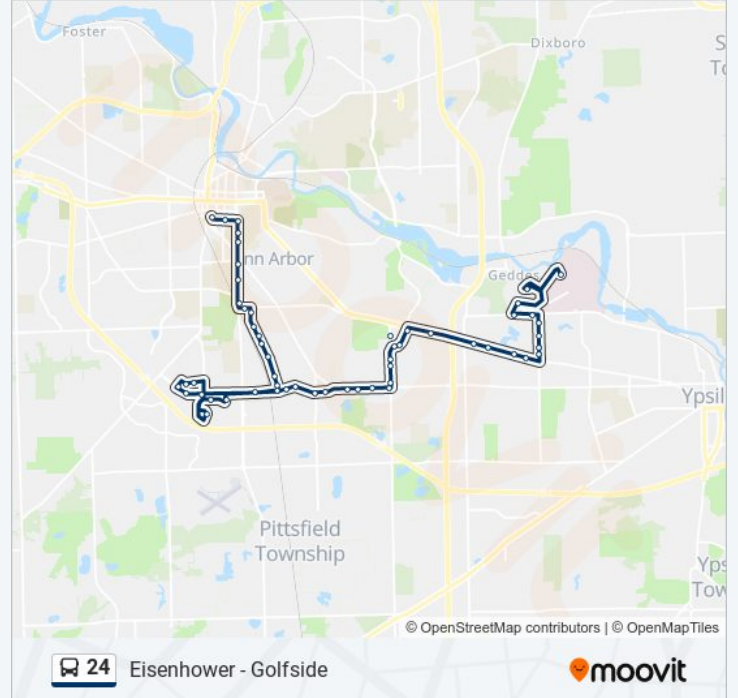

Industrial + Marlborough

Industria + Jewett

Industrial + Rose

Industrial + Asto

Industrial + Stimson

Stimson + White

State + Henry

State + Dewey

State + Arch

Law Quad

State + Su

E- State South Of William

William East Of Division

Blake Transit Center

**Direction: Briarwood Mall**

19 stops

[VIEW LINE SCHEDULE](#)

- Btc Mall Stop 6
- S- William East Of Division
- State + William
- State + S University
- State + Hoover
- State + Dewey
- State + Henry
- S- Stimson East Of State
- Industrial + Stimson
- W- Industrial Opposite Astor
- Industrial + Rosewood
- W- Industrial Opposite Jewett
- Industrial + Bryant Heating
- Industrial Hwy + Aaata
- Eisenhower + Industrial
- Eisenhower + Boardwalk
- Plaza + Briarwood Circle
- Briarwood Cir + Tcf Bank
- Briarwood Mall

**24 bus Info**

**Direction:** Briarwood Mall

**Stops:** 19

**Trip Duration:** 21 min

**Line Summary:**

**Direction: Briarwood Mall**

36 stops

[VIEW LINE SCHEDULE](#)