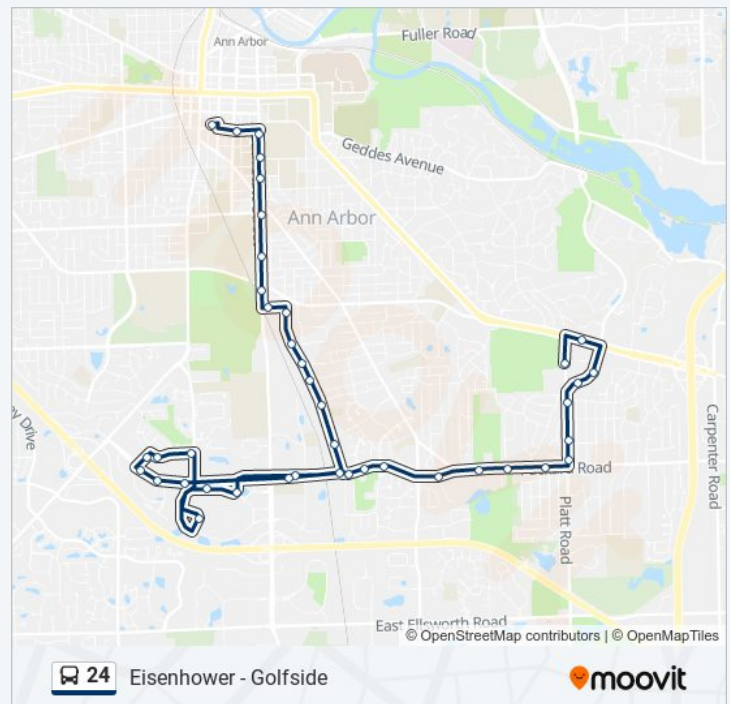

## Direction: Platt + Juvenile Center

41 stops

[VIEW LINE SCHEDULE](#)

Btc Mall Stop 6  
S- William East Of Division  
State + William  
State + S University  
South Quad  
State + Hoover  
State + Dewey  
State + Henry  
S- Stimson East Of State  
Industrial + Stimson  
W- Industrial Opposite Astor  
Industrial + Rosewood  
W- Industrial Opposite Jewett  
Industrial + Bryant Heating  
Industrial Hwy + Aaata  
Eisenhower + Industrial  
Eisenhower + Boardwalk  
Plaza + Briarwood Circle  
Briarwood Cir + Tcf Bank  
Briarwood Mall  
Oakbrook + Main  
Oakbrook + Northbrook  
Northbrook + Oakbrook  
Eisenhower + Waymarket  
Eisenhower + Signature  
Eisenhower + Main  
Eisenhower + Boardwalk  
Eisenhower + Industrial  
Eisenhower + Hayes

## 24 bus Time Schedule

Platt + Juvenile Center Route Timetable:

Sunday	8:15 AM - 6:15 PM
Monday	Not Operational
Tuesday	Not Operational
Wednesday	Not Operational
Thursday	Not Operational
Friday	Not Operational
Saturday	Not Operational

## 24 bus Info

**Direction:** Platt + Juvenile Center

**Stops:** 41

**Trip Duration:** 34 min

**Line Summary:**

Eisenhower + King George

Eisenhower + Stone School

Packard + Hikone

Platt + Juvenile Center

**Direction: St. Joseph Hospital + Main VI**

53 stops

[VIEW LINE SCHEDULE](#)

Btc Mall Stop 6

S- William East Of Division

State + William

State + S University