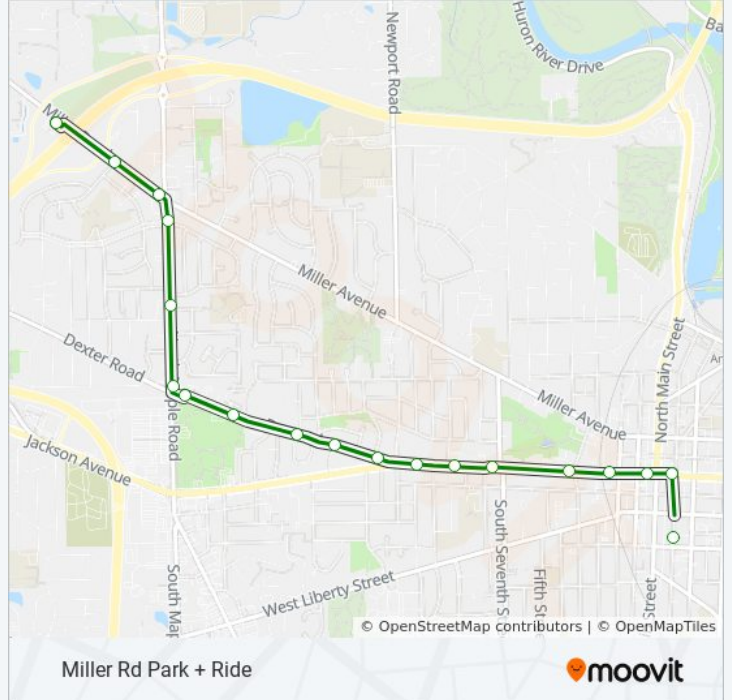

Direction: Blake Transit Center

18 stops

[VIEW LINE SCHEDULE](#)

- Miller Rd Park + Ride
- Miller + Kuehnle
- Miller + Maple
- Maple + Sequoia Park
- Maple + Pamela
- Maple + Dexter
- S- Dexter Rd. East Of Maple
- S - Dexter West Of Lyn Anne
- S- Dexter Rd. Btw Worden And Allen
- Dexter + Grandview
- S - Dexter East Of Wildwood
- Huron + Crest
- Huron + Ninth
- Huron + Seventh
- Huron + Third
- Huron + Main
- Fifth Ave + Huron
- Blake Transit Center

34 bus Time Schedule

Blake Transit Center Route Timetable:

Sunday	Not Operational
Monday	6:30 AM - 6:00 PM
Tuesday	6:30 AM - 6:00 PM
Wednesday	6:30 AM - 6:00 PM
Thursday	6:30 AM - 6:00 PM
Friday	6:30 AM - 6:00 PM
Saturday	Not Operational

34 bus Info

Direction: Blake Transit Center

Stops: 18

Trip Duration: 12 min

Line Summary:

Direction: Miller Rd Park + Ride

19 stops

[VIEW LINE SCHEDULE](#)

- Blake Transit Center
- Huron + Fourth
- Huron + Main
- Huron + First
- Huron + Chapin
- Huron + Seventh
- Huron + Arbana
- Huron + Edmund
- Dexter Rd + Wildwood
- Dexter Rd + Grandview
- Dexter Rd + Doty
- Dexter Rd W. Of Lyn Anne Ct.
- Dexter + Aldi
- Maple + Dexter
- Maple + Haisley
- Maple + North Circle
- Miller + Maple
- Miller + Kuehnle