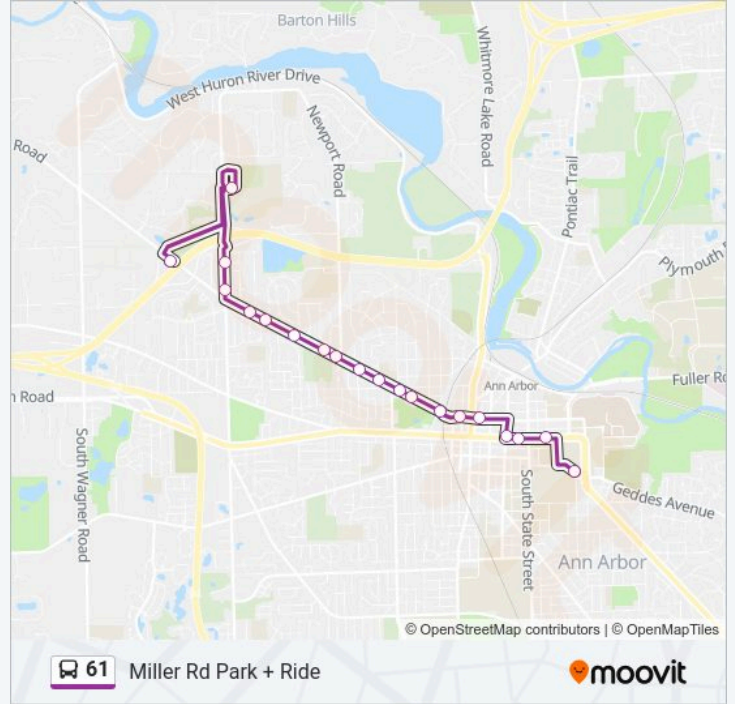

Use the Moovit App to find the closest 61 bus station near you and find out when is the next 61 bus arriving.

Direction: Geddes + Cctc

20 stops

[VIEW LINE SCHEDULE](#)

- Miller Rd Park + Ride
- Miller + Kuehnle
- Miller + Maple
- Miller + Maple
- Miller + Fulmer
- Miller Ave. + Bruce
- Miller Ave. + Saunders Crescent
- Miller + Pine Tree
- Miller + Newport Pl.
- Miller Ave. + Wesley
- Miller Ave. + Arborview
- Miller Ave. + Brooks
- Miller + Miner
- Miller + Chapin
- Miller + Ashley
- Catherine + Fourth
- S - Huron East Of 5th
- Huron + State
- S - Huron East Of Ingalls
- Geddes + Cctc

61 bus Info

Direction: Geddes + Cctc

Stops: 20

Trip Duration: 20 min

Line Summary:

Direction: Miller Rd Park + Ride

20 stops

[VIEW LINE SCHEDULE](#)

61 bus Info

Direction: Miller Rd Park + Ride

Stops: 20

Trip Duration: 20 min

Line Summary:

Skyline High School

Miller Rd Park + Ride

61 bus time schedules and route maps are available in an offline PDF at moovitapp.com. Use the Moovit App to see live bus times, train schedule or subway schedule, and step-by-step directions for all public transit in Detroit - Ann Arbor, MI.

© 2025 Moovit - All Rights Reserved