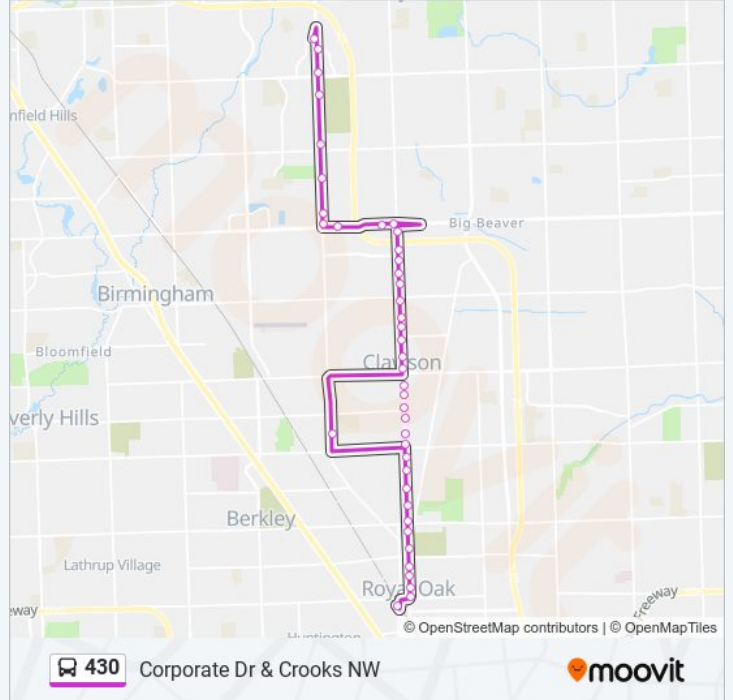

### 430 bus Info

**Direction:** Corporate Dr & Crooks NW

**Stops:** 40

**Trip Duration:** 26 min

**Line Summary:**

Main St + X From Leroy

15 Mile Rd + Main

Livernois + Vermont

Livernois + Larchwood

Main St + Hickory Ns

Livernois + Starr

Livernois + Big Beaver

Big Beaver + Livernois

Big Beaver + Troy Marriott

Big Beaver + Wilshire

Crooks + Big Beaver

Crooks + Wilshire

Crooks + Mcmanus

Crooks + Wattles

Crooks + Cemetery

Crooks + Long Lake

Crooks + Tower Drive

Corporate Dr & Crooks NW

**Direction: Royal Oak Transit Center**

**430 bus Info**

**Direction:** Royal Oak Transit Center

**Stops:** 43

**Trip Duration:** 26 min

**Line Summary:**

Livernois + Starr Dr

Livernois + Kirts

Livernois + Regents Ns