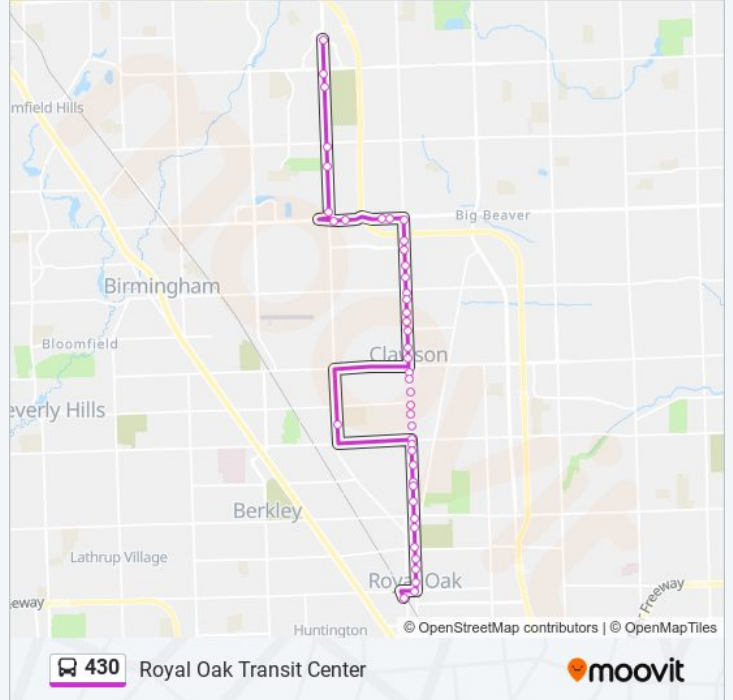

Livernois + Starr Dr

Livernois + Kirts

Livernois + Regents Ns

Livernois + Cloverrick

15 Mile Rd + Main

Main St + Council

Main St + Leroy

Main St + Knollwood Blvd

Main St + W Elmwood

Main St + Clawson City H

Main + Broadacre Ave Ns

Main St + W Jefferson

Main St + E Tacoma Blvd

Main St + Tecumseh

Main St + Normandy

Main St + W Sunnybrook D

Main St + Lexington Blvd

Main + 13 Mile Rd

Main St + 13 Mile Rd

Main St + W Bloomfield

Main St + Ellen

Main St + Vinsetta

Main + Potawatomi

Main St + W Houstonia

12 Mile Rd + Main

Main St + Euclid

Main St + Catalpa

Main St + Crane

Main St + Willis

Main St + W University

11 Mile Rd + Main

Royal Oak Transit Center