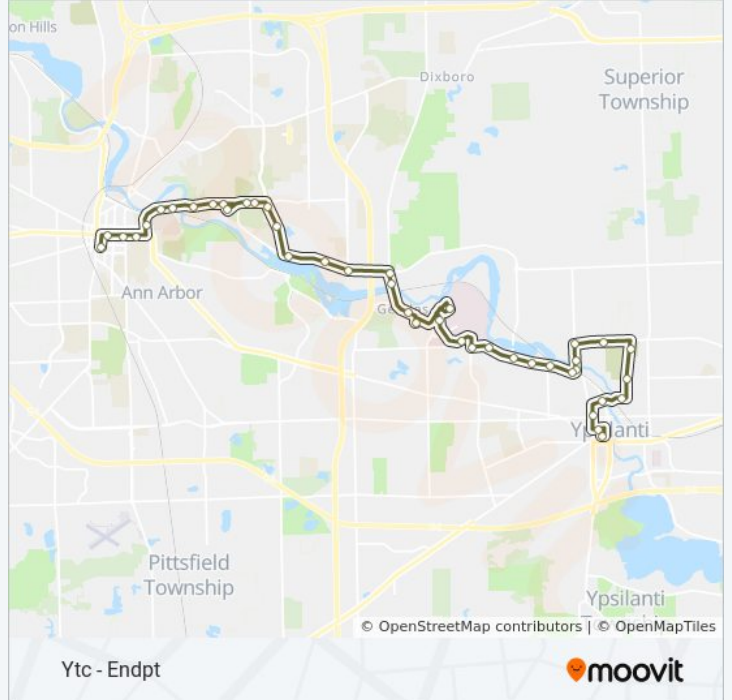

Blake Transit Center

Get The App

The 3 bus line (Blake Transit Center) has 2 routes. For regular weekdays, their operation hours are:
 (1) Blake Transit Center: 6:15 AM - 9:45 PM (2) Ytc - Endpt: 6:45 AM - 9:45 PM
 Use the Moovit App to find the closest 3 bus station near you and find out when is the next 3 bus arriving.

Direction: Blake Transit Center
 39 stops
[VIEW LINE SCHEDULE](#)

- Ytc - Stop 1
- Adams + Washtenaw
- Adams + Cross
- Adams + Forest
- Forest + Norris
- River + Holmes
- River + Clark
- Leforge + Clark
- Leforge + Green
- Leforge + Huron River Dr
- Huron River + Oakwood
- Huron River + Cornell
- Huron River + Superior
- Huron River + Westview
- Mcauley + Huron River
- Elliot + Heart And Vascular
- Elliott + Mcauley
- St. Joseph Hospital + Main VI
- Wcc + Student Center Building
- Huron River + Heartland
- Dixboro + Old Dixboro
- Geddes + Dixboro

3 bus Info
Direction: Blake Transit Center
Stops: 39
Trip Duration: 57 min
Line Summary:

- Geddes + Earhart
- Geddes + High Orchard
- Geddes + Sumac
- Huron Pkwy + Geddes
- Huron Parkway + Lakehaven
- Glazier Way + Huron Pkw
- Glazier Way + Um Day Care Cent
- Glazier Way + Arbor Crest
- Va Hospital Circle Drive
- Fuller + Beal
- N- Fuller East Of Bonisteel
- Fuller + Um Park + Ride
- Fuller + Fuller Park
- Fuller + Maiden
- Huron + Ingalls
- Huron + State
- Blake Transit Center

Direction: Ytc - Endpt

42 stops

[VIEW LINE SCHEDULE](#)

- Blake Transit Center
- S - Huron East Of 5th
- Huron + State
- S - Huron East Of Ingalls
- Glen And Catherine
- Fuller + Medical Center Dr
- Fuller + Fuller Park
- Fuller + Cedar Bend
- Fuller + Fuller Ct
- Fuller + Beal
- Va Hospital Circle Drive
- Glazier Way + Arbor Crest