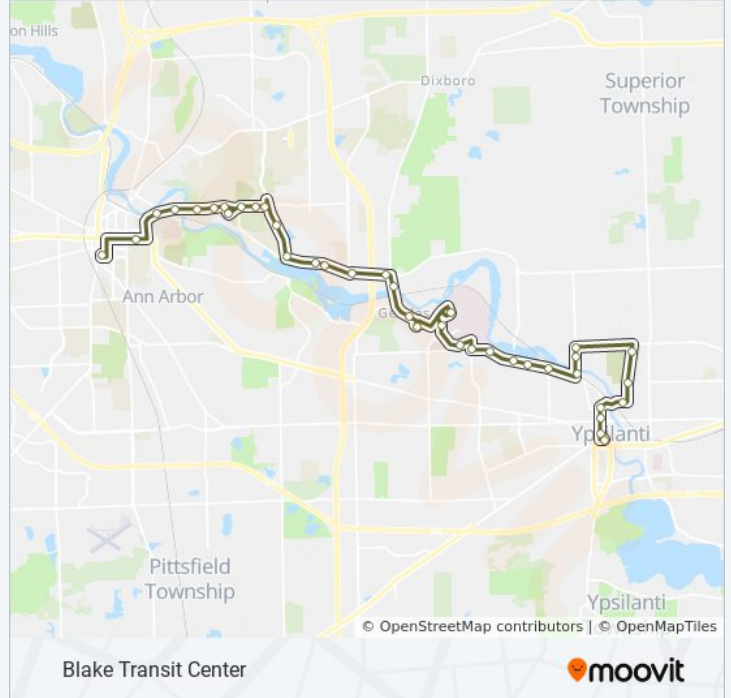

3 bus Info

Direction: Ytc - Endpt

Stops: 42

Trip Duration: 57 min

Line Summary:

Glazier Way + Huron

Huron Parkway + Glazier Way

Huron Pkwy + Hhs

Elliot + St Joe Dialysis

Elliot + Heart And Vascular

Huron River + Hewitt

Huron River + Westview

Huron River + Superior

Huron River + Cornell

Huron River + Oakwood

Huron River Dr + Leforge

Leforge + Huron River Dr

Leforge + Woburn

Leforge + Clark

Clark + Bedford

River + Clark

River + Holmes

Forest + Norris

Forest + Huron

Hamilton + Cross

Washtenaw + Adams

Ypsilanti Transit Center

subway schedule, and step-by-step directions for all public transit in Detroit - Ann Arbor, MI.

[About Moovit](#) · [MaaS Solutions](#) · [Supported Countries](#) · [Mooviter Community](#)