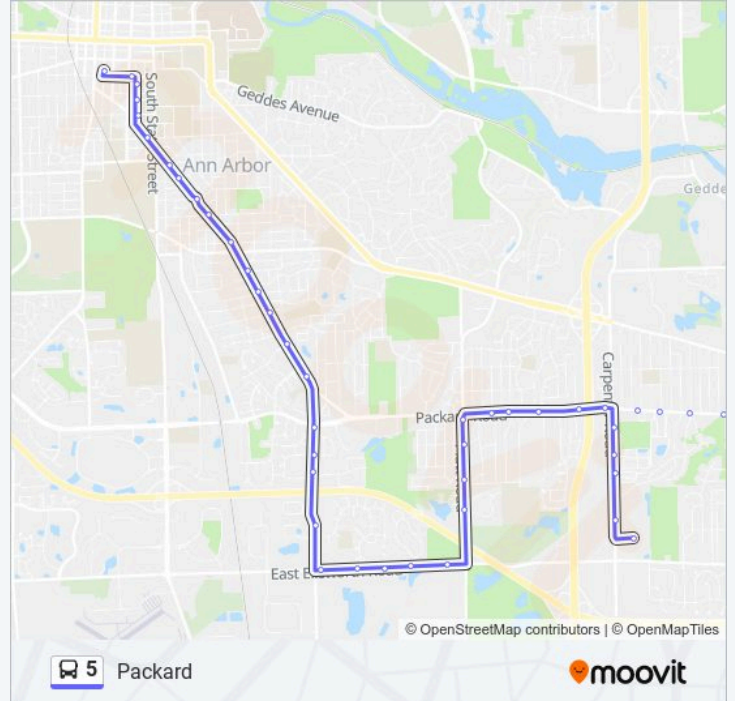

Use the Moovit App to find the closest 5 bus station near you and find out when is the next 5 bus arriving.

Direction: Blake Transit Center

52 stops

[VIEW LINE SCHEDULE](#)

- Ytc - Stop 1
- Adams + Washtenaw
- Cross + Ballard
- N- Cross West Of College
- Cross + Oakwood
- Cross + Wallace
- Cross + Owendale
- Packard + Marion
- Cross St. + Courtland
- Packard + Kewanee
- Packard + Hewitt Rd.
- Packard + Boston
- Packard + Dexter
- Packard + Golfside
- Packard + Foster
- Packard + Hawks
- Packard + Dalton
- Packard + Dayton
- Packard + Carpenter
- Packard + Burton
- Packard + Brandywine

5 bus Info

Direction: Blake Transit Center

Stops: 52

Trip Duration: 42 min

Line Summary:

Packard + Fernwood

Packard + Bellwood

Platt + Packard

Thompson + Richard Kennedy

E- Thompson St South Of William

N- William East Of Division

Blake Transit Center

5 Packard

moovit

Direction: Meijer Store on Carpenter Rd.

38 stops

[VIEW LINE SCHEDULE](#)

- Btc Mall Stop 5
- S- William East Of Division
- Thompson + E.Jefferson
- Packard + Hill
- Packard + State
- Packard + Mckinley
- Packard + Wells
- Packard + Granger
- Packard + Henry
- Packard + Baldwin
- Packard + Jorn
- Packard + Jewett
- Packard + Pine Valley
- Stone School + Packard
- Stone School + Eisenhower
- Stone School + Pebble Cr
- Stone School + Birch Hol
- Stone School + Pheasant Run
- Stone School + Champagne
- Ellsworth + Stone School
- Ellsworth + Shadowood
- Ellsworth + Jonathan
- Ellsworth + Braebur
- Platt + Ellsworth
- Platt + Williamsburg
- Platt + Verle
- Platt + Redwood
- Platt + Packard
- Packard + Fernwood
- Packard + Charing Cross