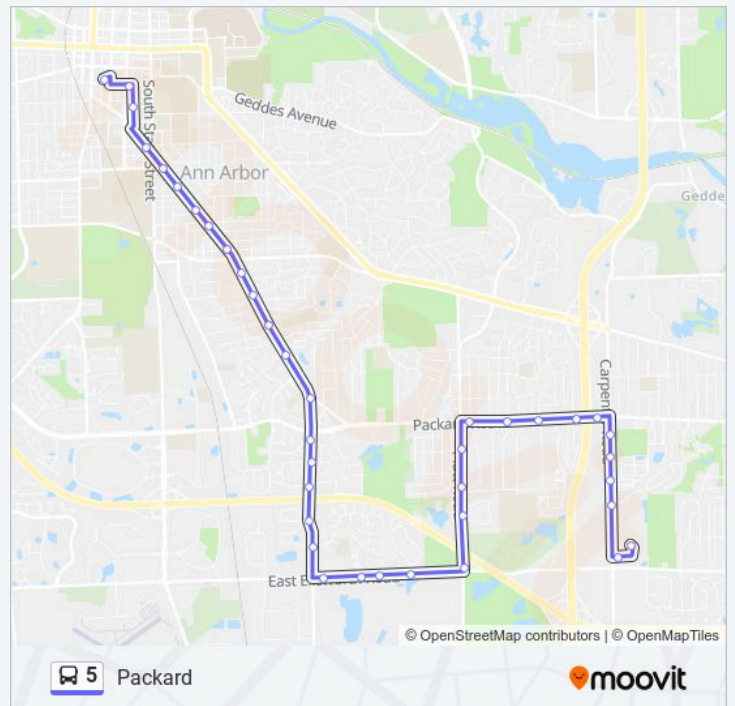

Thompson + Richard Kennedy

E- Thompson St South Of William

N- William East Of Division

Blake Transit Center

5 Packard

moovit

Direction: Meijer Store on Carpenter Rd.

38 stops

[VIEW LINE SCHEDULE](#)

- Btc Mall Stop 5
- S- William East Of Division
- Thompson + E.Jefferson
- Packard + Hill
- Packard + State
- Packard + Mckinley
- Packard + Wells
- Packard + Granger
- Packard + Henry
- Packard + Baldwin
- Packard + Jorn
- Packard + Jewett
- Packard + Pine Valley
- Stone School + Packard
- Stone School + Eisenhower
- Stone School + Pebble Cr
- Stone School + Birch Hol
- Stone School + Pheasant Run
- Stone School + Champagne
- Ellsworth + Stone School
- Ellsworth + Shadowood
- Ellsworth + Jonathan
- Ellsworth + Braebur
- Platt + Ellsworth
- Platt + Williamsburg
- Platt + Verle
- Platt + Redwood
- Platt + Packard
- Packard + Fernwood
- Packard + Charing Cross

Meijer Store on Carpenter Rd. Route Timetable:

Sunday	8:15 AM - 9:15 PM
Monday	6:30 AM - 6:00 PM
Tuesday	6:30 AM - 6:00 PM
Wednesday	6:30 AM - 6:00 PM
Thursday	6:30 AM - 6:00 PM
Friday	6:30 AM - 6:00 PM
Saturday	Not Operational

5 bus Info

Direction: Meijer Store on Carpenter Rd.

Stops: 38

Trip Duration: 35 min

Line Summary:

Packard + Burton
Packard + Carpenter
Carpenter + Green Meadows
Carpenter + Ridgewood
Carpenter + Carpenter Place
Carpenter + Centervalley
Meijer Svc Drive + Carpen
Meijer Store on Carpenter Rd.