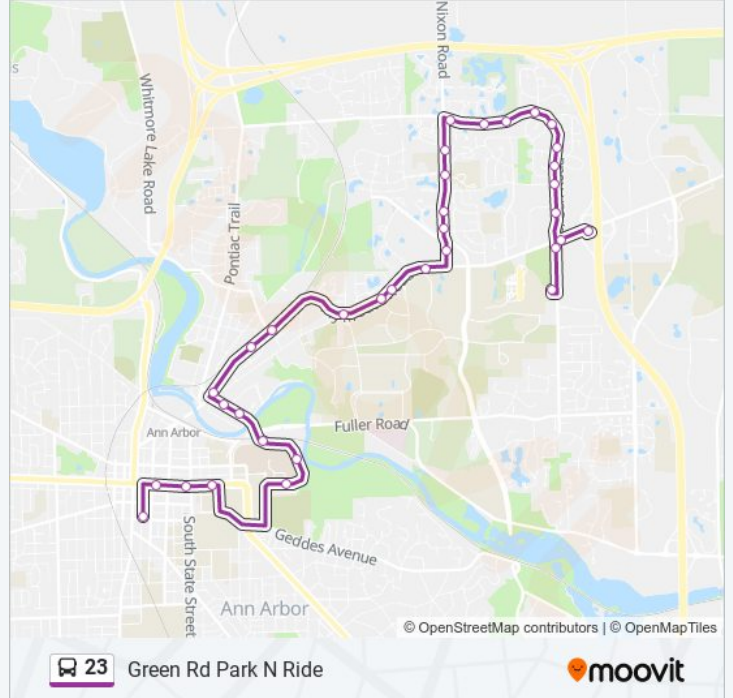

Observatory + N University

Geddes + Cctc

Huron + Ingalls

Huron + State

Huron + Division

Fifth Ave + Huron

Blake Transit Center

Direction: Green Rd Park N Ride

34 stops

[VIEW LINE SCHEDULE](#)

Btc - Fourth Ave Stop 1

S - Huron East Of 5th

Huron + State

S - Huron East Of Ingalls

East Medical Ctr Dr + E Hospital Dr

University Hospital (Taubman)

23 bus Info

Direction: Green Rd Park N Ride

Stops: 34

Trip Duration: 34 min

Line Summary:

- Plymouth + Jones
- Plymouth + Murfin
- Plymouth Rd + Bishop Rd.
- Plymouth Rd + Beal
- Plymouth + Epa Lab
- Nixon + Plymouth
- Nixon + Aurora
- Nixon + Sandlewood
- Nixon + Clague School
- Nixon + Westbury
- Green + Maitland
- Green + Whisperwood
- Green + Sugarbush Park
- Green + Kilburn Park
- Green + Gettysburg
- Green + Burbank
- Green + Burbank
- Green + Post Office
- Green + Commonwealth
- Plymouth + Green
- Plymouth Park-And-Ride
- Green + Plymouth
- Green Rd Park N Ride

Direction: Plymouth Park + Ride

32 stops

[VIEW LINE SCHEDULE](#)

- Btc - Fourth Ave Stop 1
- S - Huron East Of 5th
- Huron + State
- S - Huron East Of Ingalls
- East Medical Ctr Dr + E Hospital Dr
- University Hospital (Taubman)