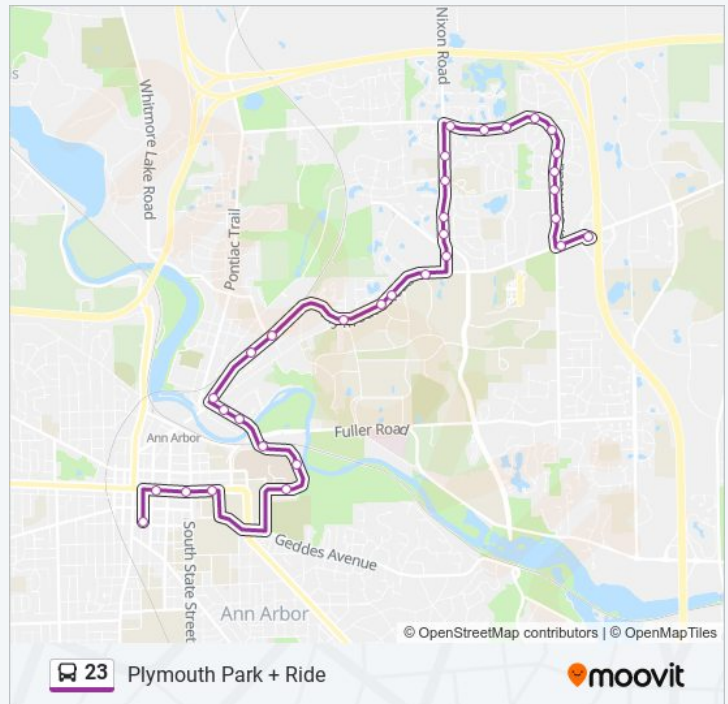

34 stops

[VIEW LINE SCHEDULE](#)

Btc - Fourth Ave Stop 1

S - Huron East Of 5th

Huron + State

S - Huron East Of Ingalls

East Medical Ctr Dr + E Hospital Dr

University Hospital (Taubman)

23 bus Info

Direction: Green Rd Park N Ride

Stops: 34

Trip Duration: 34 min

Line Summary:

- Plymouth + Jones
- Plymouth + Murfin
- Plymouth Rd + Bishop Rd.
- Plymouth Rd + Beal
- Plymouth + Epa Lab
- Nixon + Plymouth
- Nixon + Aurora
- Nixon + Sandlewood
- Nixon + Clague School
- Nixon + Westbury
- Green + Maitland
- Green + Whisperwood
- Green + Sugarbush Park
- Green + Kilburn Park
- Green + Gettysburg
- Green + Burbank
- Green + Burbank
- Green + Post Office
- Green + Commonwealth
- Plymouth + Green
- Plymouth Park-And-Ride
- Green + Plymouth
- Green Rd Park N Ride

Direction: Plymouth Park + Ride

32 stops

[VIEW LINE SCHEDULE](#)

- Btc - Fourth Ave Stop 1
- S - Huron East Of 5th
- Huron + State
- S - Huron East Of Ingalls
- East Medical Ctr Dr + E Hospital Dr
- University Hospital (Taubman)

Plymouth + Green

Plymouth Park-And-Ride

23 bus Info

Direction: Plymouth Park + Ride

Stops: 32

Trip Duration: 38 min

Line Summary:

23 bus time schedules and route maps are available in an offline PDF at moovitapp.com. Use the [Moovit App](#) to see live bus times, train schedule or subway schedule, and step-by-step directions for all public transit in Detroit - Ann Arbor, MI.