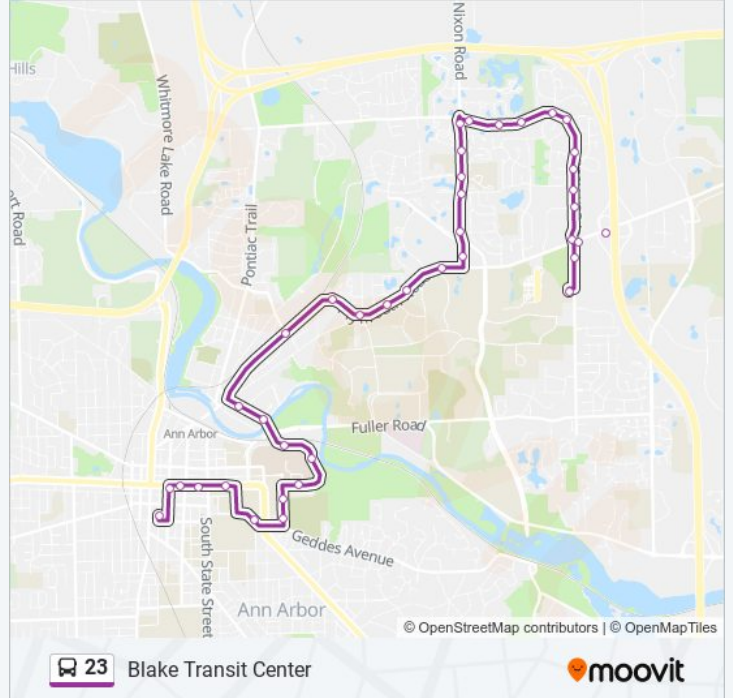

Plymouth + Pointe Ln

Plymouth + Barton

Maiden Lane + Broadway

Maiden Lane + Island

Cancer Center Inbound

Taubman Inbound

East Medical Ctr + E Hospital

Observatory + Washington Hts

Observatory + N University

Geddes + Cctc

Huron + Ingalls

Huron + State

Huron + Division

Fifth Ave + Huron

Blake Transit Center

Direction: Green Rd Park N Ride

34 stops

[VIEW LINE SCHEDULE](#)

Btc - Fourth Ave Stop 1

S - Huron East Of 5th

Huron + State

S - Huron East Of Ingalls

East Medical Ctr Dr + E Hospital Dr

University Hospital (Taubman)

Direction: Plymouth Park + Ride

32 stops

[VIEW LINE SCHEDULE](#)

- Btc - Fourth Ave Stop 1
- S - Huron East Of 5th
- Huron + State
- S - Huron East Of Ingalls
- East Medical Ctr Dr + E Hospital Dr
- University Hospital (Taubman)