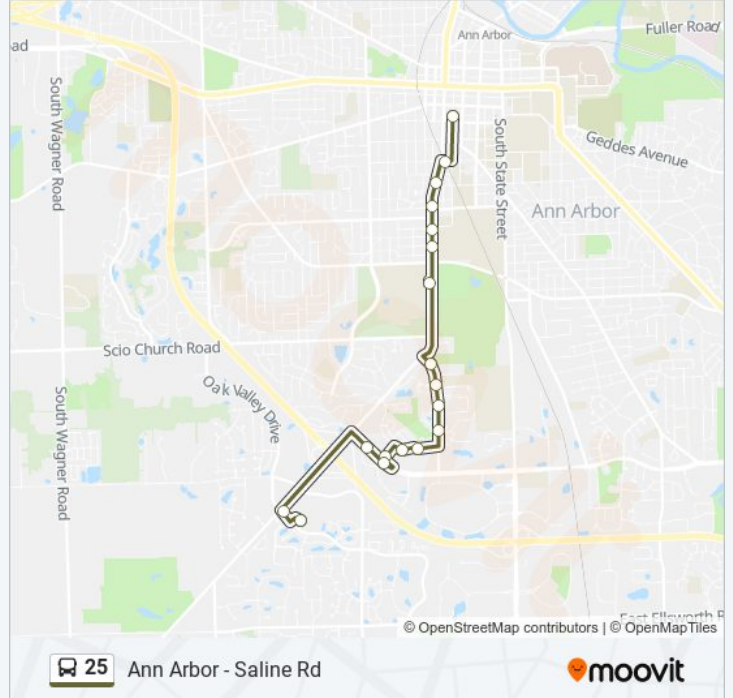

**Direction: Blake Transit Center**

18 stops

[VIEW LINE SCHEDULE](#)

- Meijer Saline South Side
- Oakvalley + Ann Arbor-Saline
- Eisenhower + Eisenhower Cir
- Eisenhower + Waymarket
- Northbrook + Eisenhower
- Oakbrook + Northbrook
- S- Oakbrook West Of S Main
- Main + Harborway
- Main + Lake Village
- Main + Fieldcrest
- Main + S. Ann Arbor Saline
- Pioneer High School
- Main + Berkeley
- Main S Of Keech
- Main + Hoover
- Main + Hill
- Madison + Rail Road Tracks
- Blake Transit Center

**25 bus Time Schedule**

Blake Transit Center Route Timetable:

Sunday	8:47 AM - 6:47 PM
Monday	6:17 AM - 10:47 PM
Tuesday	6:17 AM - 10:47 PM
Wednesday	6:17 AM - 10:47 PM
Thursday	6:17 AM - 10:47 PM
Friday	6:17 AM - 10:47 PM
Saturday	8:47 AM - 10:47 PM

**25 bus Info**

**Direction:** Blake Transit Center

**Stops:** 18

**Trip Duration:** 25 min

**Line Summary:**

### Direction: Meijer Saline South Side

18 stops

[VIEW LINE SCHEDULE](#)

- Btc Mall Stop 7
- Main + Madison
- Main + Mosley
- Main + Davis
- Main + Keech
- Main + Berkeley
- Pioneer High School
- Main + Ann Arbor- Saline
- Main + Fieldcrest
- Main + Lake Village
- Main + Ponds View
- Oakbrook + Main
- Oakbrook + Northbrook
- Northbrook + Oakbrook
- Eisenhower + Eisenhower Cr
- Ann Arbor Saline Rd + Brookfield
- Waters Rd. + Target Drive
- Meijer Saline South Side