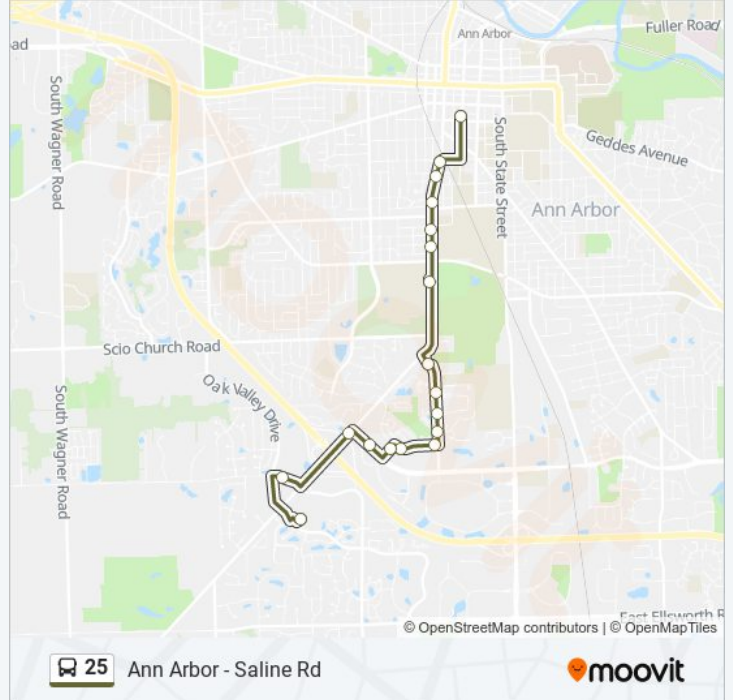

**25 bus Info**

**Direction:** Blake Transit Center

**Stops:** 18

**Trip Duration:** 25 min

**Line Summary:**

### Direction: Meijer Saline South Side

18 stops

[VIEW LINE SCHEDULE](#)

- Btc Mall Stop 7
- Main + Madison
- Main + Mosley
- Main + Davis
- Main + Keech
- Main + Berkeley
- Pioneer High School
- Main + Ann Arbor- Saline
- Main + Fieldcrest
- Main + Lake Village
- Main + Ponds View
- Oakbrook + Main
- Oakbrook + Northbrook
- Northbrook + Oakbrook
- Eisenhower + Eisenhower Cr
- Ann Arbor Saline Rd + Brookfield
- Waters Rd. + Target Drive
- Meijer Saline South Side

### 25 bus Time Schedule

Meijer Saline South Side Route Timetable:

Sunday	8:30 AM - 6:30 PM
Monday	6:30 AM - 10:30 PM
Tuesday	6:30 AM - 10:30 PM
Wednesday	6:30 AM - 10:30 PM
Thursday	6:30 AM - 10:30 PM
Friday	6:30 AM - 10:30 PM
Saturday	8:30 AM - 10:30 PM

### 25 bus Info

**Direction:** Meijer Saline South Side

**Stops:** 18

**Trip Duration:** 17 min

**Line Summary:**

25 bus time schedules and route maps are available in an offline PDF at [moovitapp.com](https://moovitapp.com). Use the [Moovit App](#) to see live bus times, train schedule or subway schedule, and step-by-step directions for all public transit in Detroit - Ann Arbor, MI.