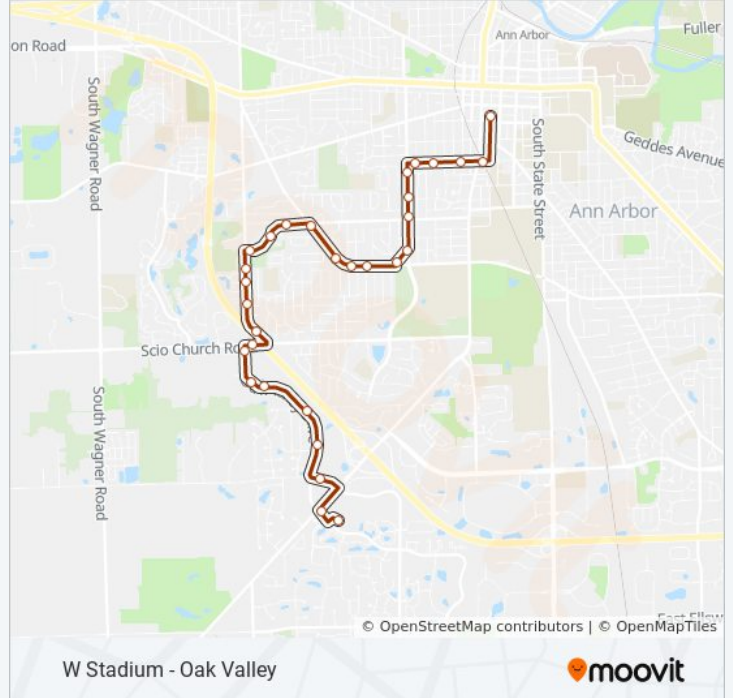

Direction: Blake Transit Center

30 stops

[VIEW LINE SCHEDULE](#)

- Meijer Saline South Side
- Oakvalley + Ann Arbor-Saline
- Waters Rd. + Target Drive
- Oak Valley + Boulder Ridge
- Oak Valley + Silver Spring
- Oak Valley + Pittsfield Branch Library
- Oak Valley + Pittsfield Branch Library
- Oak Valley + Scio Church
- Scio Church + Oak Valley
- Maple + Tudor
- Maple + Dicken
- Maple + Surrey Park
- Maple + Breckenridger Dr
- Pauline + S Maple
- Pauline + Pauline Ct
- Pauline + Stadium
- Stadium + Pauline
- Stadium + Stadium Ct
- Stadium + Maywood
- Stadium + Greenview
- Franklin + Stadium
- Franklin St. + Seventh

27 bus Info

Direction: Blake Transit Center

Stops: 30

Trip Duration: 21 min

Line Summary:

Seventh + Pauline

Seventh + Davis

Seventh + Princeton

Madison + Sixth

Madison + Fourth

Madison + First

Madison + Rail Road Tracks

Blake Transit Center

Direction: Meijer Saline South Side

26 stops

[VIEW LINE SCHEDULE](#)

27 bus Info

Direction: Meijer Saline South Side

Stops: 26

Trip Duration: 21 min

Line Summary:

Oak Valley + Scio Church

Oak Valley + Pittsfield Branch Library

Oak Valley + Arbor Hospice