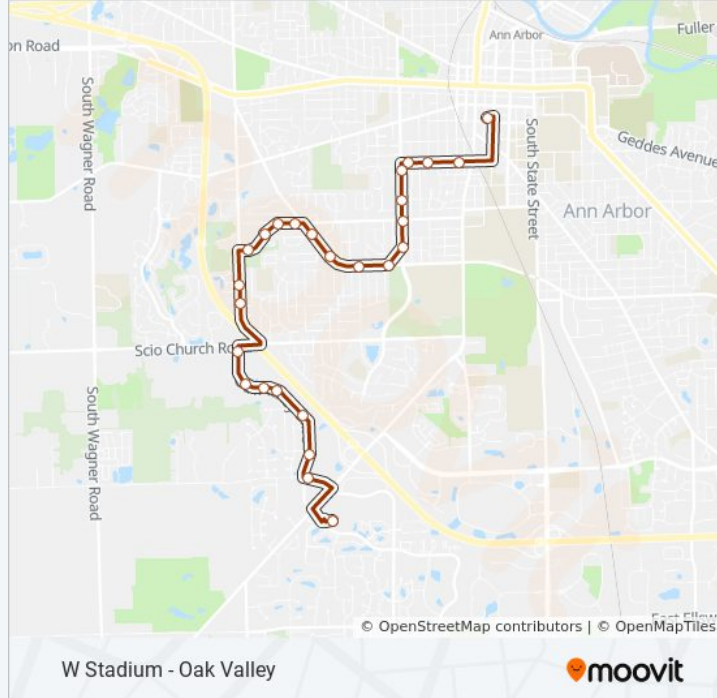

27 bus Info

Direction: Blake Transit Center

Stops: 30

Trip Duration: 21 min

Line Summary:

Seventh + Pauline

Seventh + Davis

Seventh + Princeton

Maple + Keystone

Maple + Country Village

27 bus Time Schedule

Meijer Saline South Side Route Timetable:

Sunday	8:45 AM - 6:45 PM
Monday	6:15 AM - 10:45 PM
Tuesday	6:15 AM - 10:45 PM
Wednesday	6:15 AM - 10:45 PM
Thursday	6:15 AM - 10:45 PM
Friday	6:15 AM - 10:45 PM
Saturday	8:45 AM - 10:45 PM

27 bus Info

Direction: Meijer Saline South Side

Stops: 26

Trip Duration: 21 min

Line Summary:

Oak Valley + Scio Church

Oak Valley + Pittsfield Branch Library

Oak Valley + Arbor Hospice

Oak Valley + Tudor Time

Oak Valley + Silver Springs

Oak Valley + Boulder Ridge

Waters + Oak Valley

Meijer Saline South Side

27 bus time schedules and route maps are available in an offline PDF at moovitapp.com. Use the [Moovit App](#) to see live bus times, train schedule or subway schedule, and step-by-step directions for all public transit in Detroit - Ann Arbor, MI.