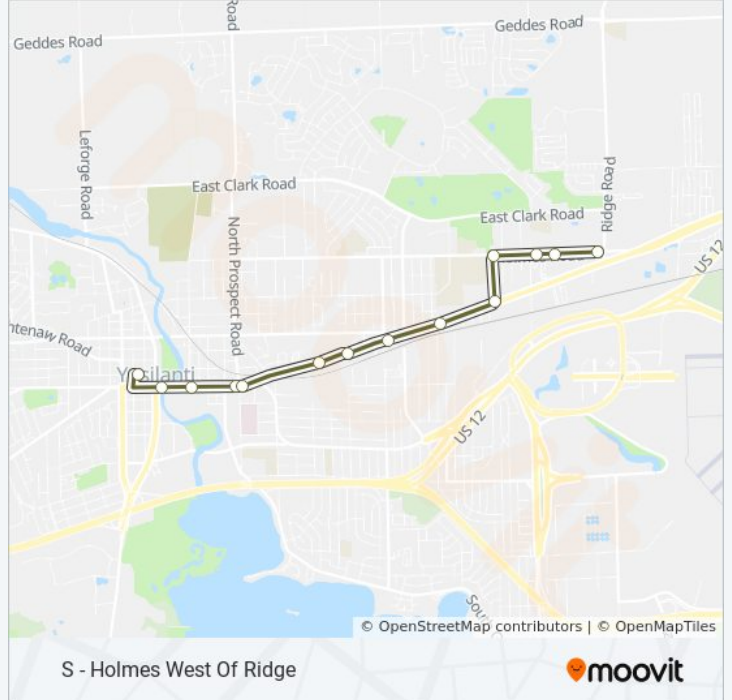

Direction: S - Holmes West Of Ridge

14 stops

[VIEW LINE SCHEDULE](#)

- Ytc - Stop 4
- Michigan + Huron
- Michigan + River
- Michigan + Grove
- Michigan + Prospect
- Michigan + Crimson
- Michigan + Burbank
- Michigan + Harris
- Michigan + Utah
- Spencer + Michigan
- Spencer + Holmes
- Holmes + Greenbriar
- Holmes + West Circle
- S - Holmes West Of Ridge

43 bus Time Schedule

S - Holmes West Of Ridge Route Timetable:

Sunday	9:00 AM - 7:00 PM
Monday	6:00 AM - 11:00 PM
Tuesday	6:00 AM - 11:00 PM
Wednesday	6:00 AM - 11:00 PM
Thursday	6:00 AM - 11:00 PM
Friday	6:00 AM - 11:00 PM
Saturday	8:00 AM - 10:00 PM

43 bus Info

Direction: S - Holmes West Of Ridge

Stops: 14

Trip Duration: 13 min

Line Summary:

Direction: Ytc - Endpt

13 stops

[VIEW LINE SCHEDULE](#)

- Ridge + Holmes
- Michigan + Bramble
- Michigan + Spencer
- Michigan + Lemay
- Michigan Cvs Drug Store
- Michigan + Burbank
- Michigan + Oak Grove
- Michigan + Johnson
- Michigan + Ecorse
- Michigan + Grove
- Michigan + Lincoln
- Michigan + River
- Ypsilanti Transit Center