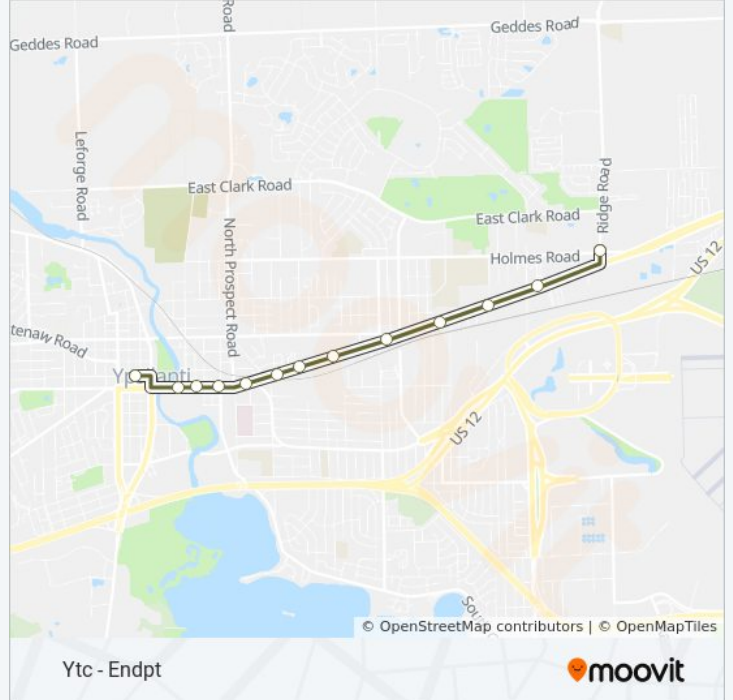

Direction: S - Holmes West Of Ridge

14 stops

[VIEW LINE SCHEDULE](#)

- Ytc - Stop 4
- Michigan + Huron
- Michigan + River
- Michigan + Grove
- Michigan + Prospect
- Michigan + Crimson
- Michigan + Burbank
- Michigan + Harris
- Michigan + Utah
- Spencer + Michigan
- Spencer + Holmes
- Holmes + Greenbriar
- Holmes + West Circle
- S - Holmes West Of Ridge

43 bus Info

Direction: S - Holmes West Of Ridge

Stops: 14

Trip Duration: 13 min

Line Summary:

Direction: Ytc - Endpt

13 stops

[VIEW LINE SCHEDULE](#)

- Ridge + Holmes
- Michigan + Bramble
- Michigan + Spencer
- Michigan + Lemay
- Michigan Cvs Drug Store
- Michigan + Burbank
- Michigan + Oak Grove
- Michigan + Johnson
- Michigan + Ecorse
- Michigan + Grove
- Michigan + Lincoln
- Michigan + River
- Ypsilanti Transit Center

43 bus Info

Direction: Ytc - Endpt

Stops: 13

Trip Duration: 14 min

Line Summary:

43 bus time schedules and route maps are available in an offline PDF at moovitapp.com. Use the [Moovit App](#) to see live bus times, train schedule or subway schedule, and step-by-step directions for all public transit in Detroit - Ann Arbor, MI.