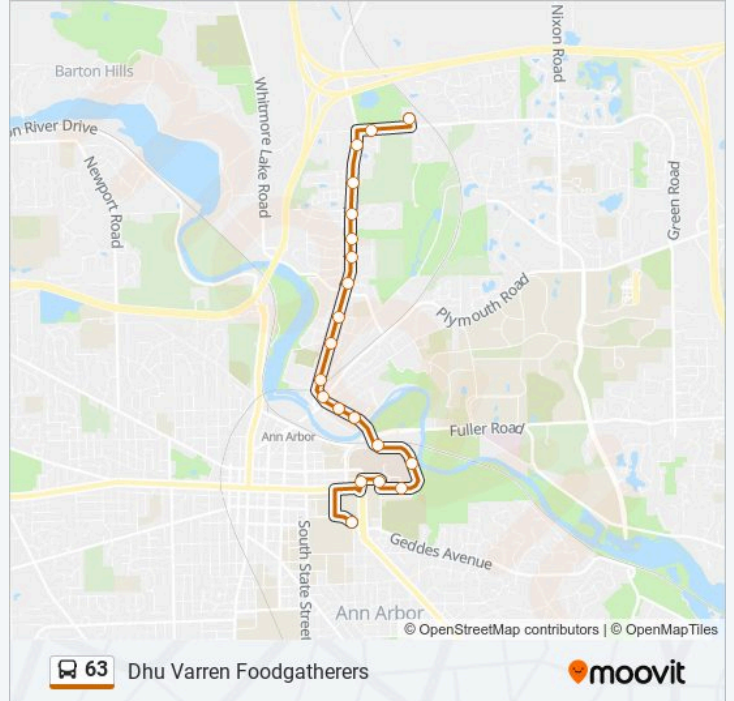

### Direction: Dhu Varren Foodgatherers

20 stops

[VIEW LINE SCHEDULE](#)

- Geddes + Cctc
- Zina Pitcher S Of Ann
- Lloyd/Observatory
- Univ Of Michigan - Mott Hospital
- University Hospital (Taubman)
- E Medical Center Dr + Rogel Cancer Ctr
- Maiden Lane + Maiden Ln Ct
- Maiden Lane + Nielson
- Moore + Traver
- Pontiac Trail + Bowen
- Pontiac Tr + Apple
- Pontiac + Taylor
- Pontiac + Starwick
- Pontiac + Brookside
- Pontiac + Manor
- Pontiac + Arrowwood
- Pontiac Trail + Polson
- Pontiac + Knightsbridge
- Dhu Varren + Hunley
- Dhu Varren Foodgatherers

### 63 bus Time Schedule

Dhu Varren Foodgatherers Route Timetable:

Sunday	Not Operational
Monday	6:51 AM - 5:51 PM
Tuesday	6:51 AM - 5:51 PM
Wednesday	6:51 AM - 5:51 PM
Thursday	6:51 AM - 5:51 PM
Friday	6:51 AM - 5:51 PM
Saturday	Not Operational

### 63 bus Info

**Direction:** Dhu Varren Foodgatherers

**Stops:** 20

**Trip Duration:** 21 min

**Line Summary:**

**Direction: Geddes + Cctc**

18 stops

[VIEW LINE SCHEDULE](#)