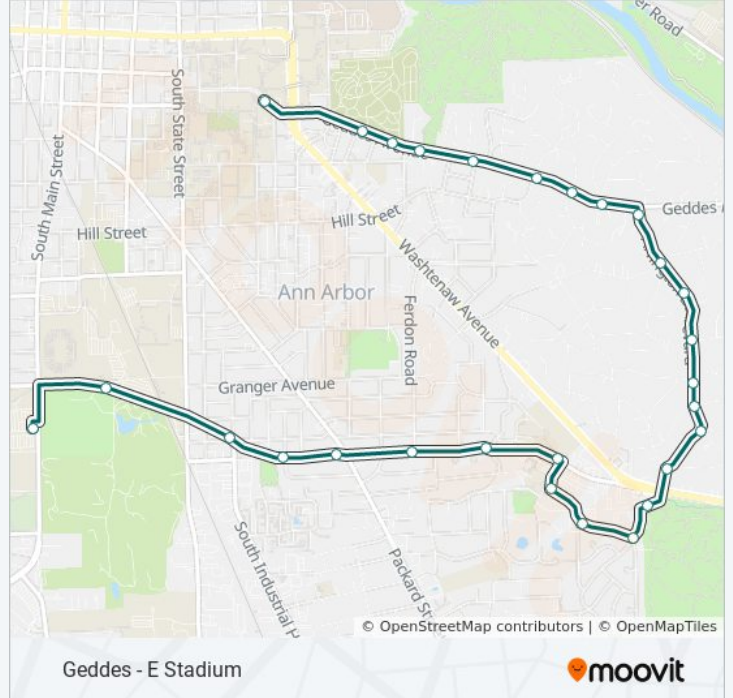

Direction: Geddes + Cctc

29 stops

[VIEW LINE SCHEDULE](#)

- Pioneer High School
- Stadium + Kipke
- Stadium + South Industrial
- Stadium + Woodbury
- Stadium + Packard
- Stadium + Ferdon
- Stadium + Cayuga
- St. Francis + Stadium
- Medford + St Francis
- Medford + Needham
- Manchester + Medford
- Manchester Park
- Override + Kenilworth
- Override + Arlington
- Arlington + Bedford
- Arlington + Provincial
- Arlington + Heather Way
- Arlington + Aberdeen
- Arlington + Devonshire
- Arlington + Geddes
- Geddes + Huntington
- Geddes + Orchard Hills

64 bus Info

Direction: Geddes + Cctc

Stops: 29

Trip Duration: 21 min

Line Summary:

- Geddes + Awixa
- Geddes + Highland
- Geddes + Ridgeway
- Geddes + Geddes Hgts
- Geddes + Linden Street
- Geddes + Elm Street
- Geddes + Cctc

Direction: Pioneer High School

28 stops

[VIEW LINE SCHEDULE](#)

- Geddes + Cctc
- Geddes + Walnut
- Geddes + Linden
- Geddes + Oxford
- Geddes + Onondaga
- Geddes + Hill
- Geddes + Vinewood
- Geddes + Shipman
- Arlington + Geddes
- Arlington + Devonshire
- Arlington + Aberdeen
- Arlington + Heather Way
- Arlington + Hawthorne
- Arlington + Bedford
- Override + Arlington
- Override + Sheridan
- Manchester Park
- Manchester + Medford