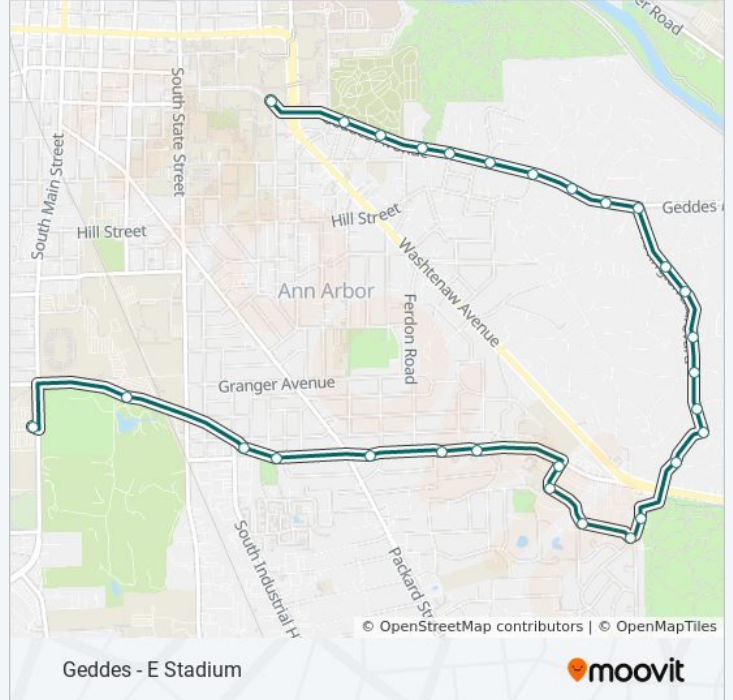

Direction: Pioneer High School

28 stops

[VIEW LINE SCHEDULE](#)

- Geddes + Cctc
- Geddes + Walnut
- Geddes + Linden
- Geddes + Oxford
- Geddes + Onondaga
- Geddes + Hill
- Geddes + Vinewood
- Geddes + Shipman
- Arlington + Geddes
- Arlington + Devonshire
- Arlington + Aberdeen
- Arlington + Heather Way
- Arlington + Hawthorne
- Arlington + Bedford
- Override + Arlington
- Override + Sheridan
- Manchester Park
- Manchester + Medford

64 bus Info

Direction: Pioneer High School

Stops: 28

Trip Duration: 21 min

Line Summary:

Medford + Needham

Medford + St Francis

Stadium + St Francis Dr

Tappan School

Stadium + Ferdon

Stadium + Packard

Stadium + Ferndale

Stadium + E Park

Stadium + Crisler

Pioneer High School

64 bus time schedules and route maps are available in an offline PDF at moovitapp.com. Use the [Moovit App](#) to see live bus times, train schedule or subway schedule, and step-by-step directions for all public transit in Detroit - Ann Arbor, MI.