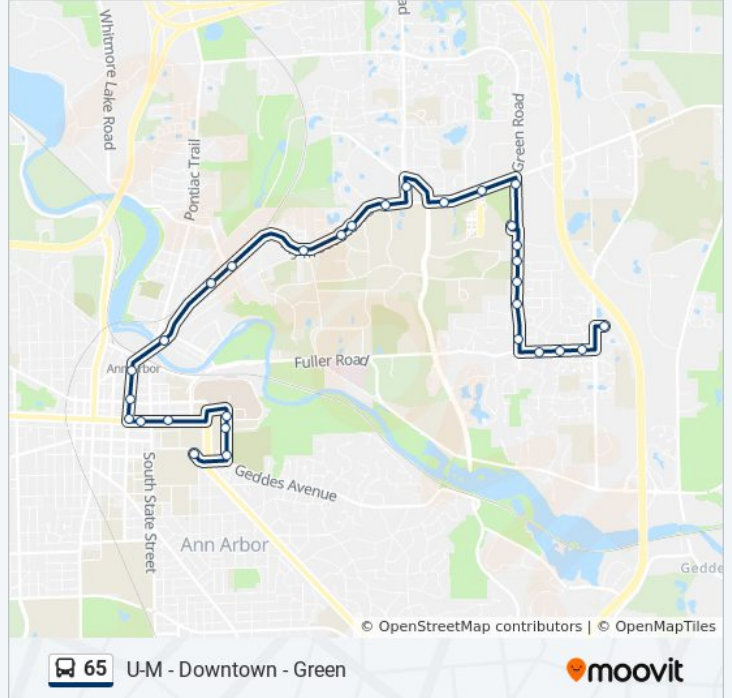

Plymouth + Pointe Ln

Plymouth + Barton

Broadway + Swift

Beakes + Summit

Fifth + Kingsley

S - Huron East Of 5th

Huron + State

S - Huron East Of Ingalls

Ann + Zina Pitcher

Lloyd/Observatory

Observatory + Washington Hts

Observatory + N University

Geddes + Cctc

65 bus time schedules and route maps are available in an offline PDF at moovitapp.com. Use the [Moovit App](#) to see live bus times, train schedule or subway schedule, and step-by-step directions for all public transit in Detroit - Ann Arbor, MI.

[About Moovit](#) · [MaaS Solutions](#) · [Supported Countries](#) · [Mooviter Community](#)

© 2024 Moovit - All Rights Reserved

Check Live Arrival Times