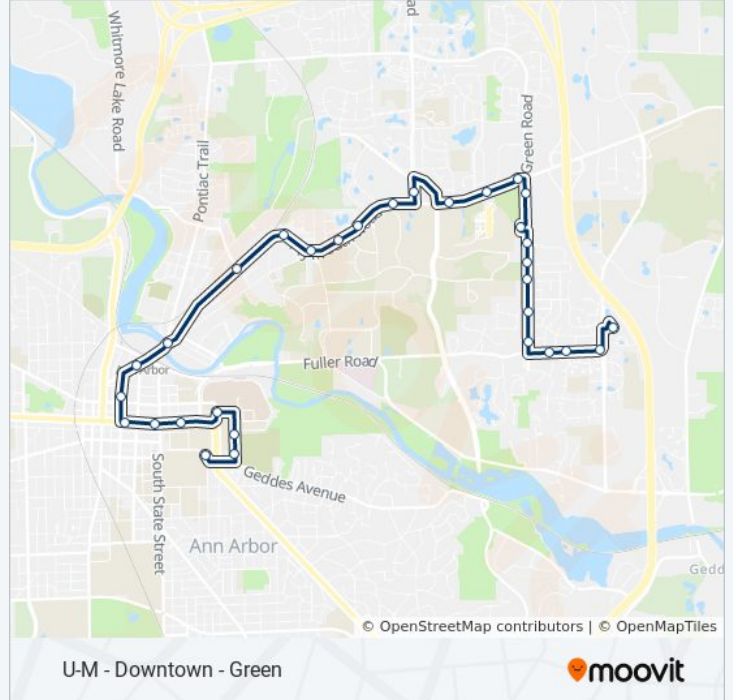

Direction: 1200 Earhart - Glacier Hills Nursing

31 stops

[VIEW LINE SCHEDULE](#)

- Geddes + Cctc
- Observatory + N University
- Observatory + Washington H
- Cardiovascular Center
- Zina Pitcher S Of Ann
- Huron + Ingalls
- Huron + State
- Division + Huron
- Division + Catherine
- Division + Detroit
- Broadway + Maiden Ln
- Plymouth Brookside Apts
- Plymouth + Jones
- Plymouth + Murfin
- Plymouth Rd + Bishop Rd.
- Plymouth Rd + Beal
- Plymouth + Epa Lab
- Nixon + Plymouth
- Plymouth + Prairie
- Plymouth + Commonwealth
- Green + Plymouth
- Green Rd Park N Ride

65 bus Info

Direction: 1200 Earhart - Glacier Hills Nursing
Stops: 31
Trip Duration: 37 min
Line Summary:

Green + Green Brier

Green + Frederick

Green + Hubbard

Green + Larchmont

Green + Glacier Way

Glazier + Bardstown

Glazier Way + Tremont Dr.

Glazier Way + Earhart

1200 Earhart - Glacier Hills Nursing

Direction: Geddes + Cctc

31 stops

[VIEW LINE SCHEDULE](#)

1200 Earhart - Glacier Hills Nursing

Glazier Way + Earhart

65 bus Info

Direction: Geddes + Cctc

Stops: 31

Trip Duration: 37 min

Line Summary:

Plymouth + Pointe Ln

Plymouth + Barton

Broadway + Swift