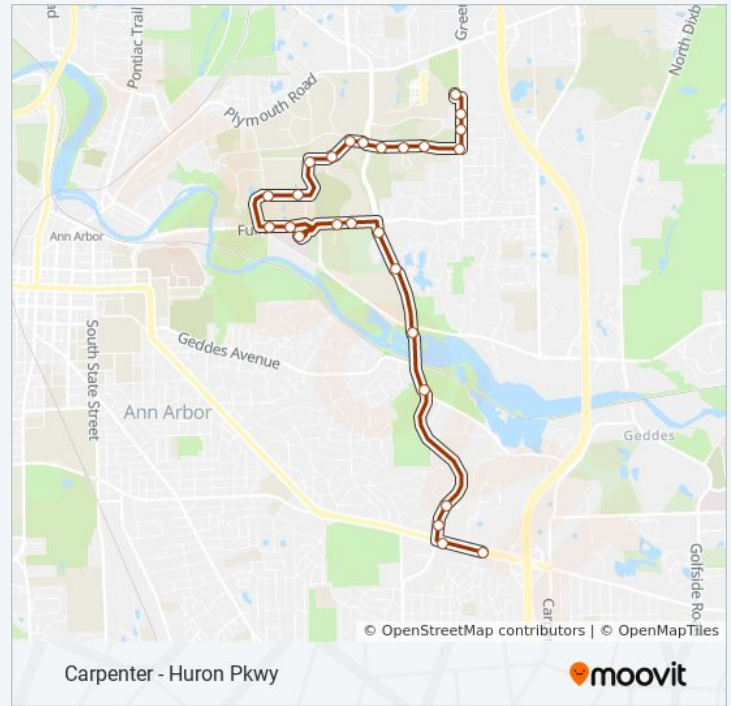

Hayward + Draper

Beal + Hayward

Bonisteel + Beal

Bonisteel + Murfin

Fuller + Fuller Ct

Fuller + Beal

Va Hospital Circle Drive

Glazier Way + Arbor Crest

Glazier Way + Huron

Huron Parkway + Glazier Way

Huron Pkwy + Hhs

Huron Pkwy + Fuller

Huron Pkwy + Huron River

Huron Pkwy + Boulder

Washtenaw + Huron Pkw

Washtenaw + Pittsfield

Trip Duration: 27 min
Line Summary:

66 bus time schedules and route maps are available in an offline PDF at moovitapp.com. Use the [Moovit App](#) to see live bus times, train schedule or subway schedule, and step-by-step directions for all public transit in Detroit - Ann Arbor, MI.

[About Moovit](#) • [MaaS Solutions](#) • [Supported Countries](#) • [Mooviter Community](#)

© 2024 Moovit - All Rights Reserved

Check Live Arrival Times