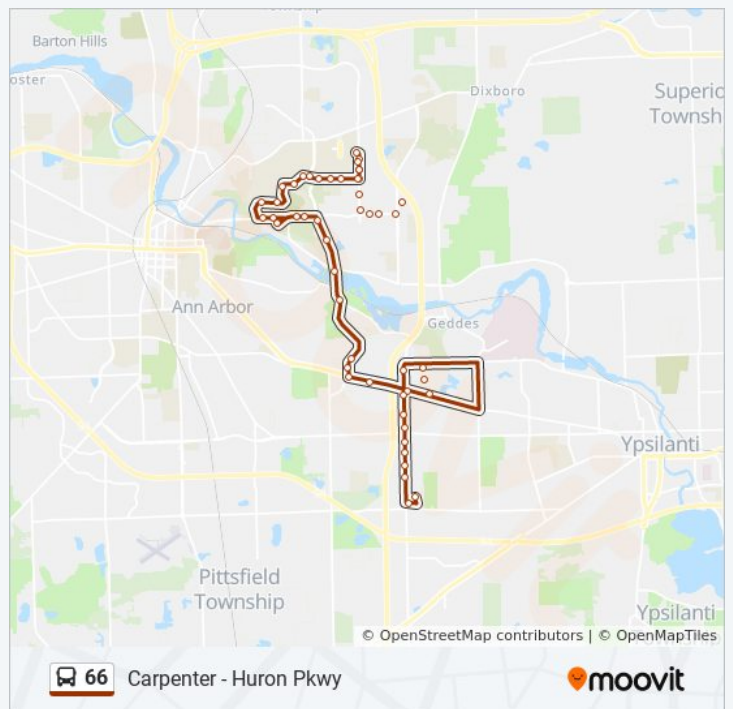

Direction: Green Rd Park N Ride

Stops: 39

Trip Duration: 42 min

Line Summary:

Direction: Meijer Store on Carpenter Rd.

48 stops

[VIEW LINE SCHEDULE](#)

- 1200 Earhart - Glacier Hills Nursing
- Glazier Way + Earhart
- Glazier Way + Tremont
- Glazier Way + Bardstown Tr
- Green + Glazier Way
- Green + Vintage Valley
- Green + Hubbard
- Green + Frederick
- Green Rd + Greenbrier
- Green Rd Park N Ride
- Green + Green Brier
- Green + Frederick
- Hubbard + Green
- Hubbard + Dean
- Hubbard + Stone
- Ncac, Hubbard Inbound
- Hubbard + Huron Pkwy
- Hubbard + Hayward
- Hayward + Draper
- Beal + Hayward
- Bonisteel + Beal
- Bonisteel + Murfin
- Fuller + Fuller Ct
- Fuller + Beal
- Va Hospital Circle Drive
- Glazier Way + Arbor Crest
- Glazier Way + Huron
- Huron Parkway + Glazier Way

66 bus Time Schedule

Meijer Store on Carpenter Rd. Route Timetable:

Sunday	Not Operational
Monday	6:46 AM - 11:05 PM
Tuesday	6:46 AM - 11:05 PM
Wednesday	6:46 AM - 11:05 PM
Thursday	6:46 AM - 11:05 PM
Friday	6:46 AM - 11:05 PM
Saturday	9:05 AM - 10:05 PM

66 bus Info

Direction: Meijer Store on Carpenter Rd.

Stops: 48

Trip Duration: 42 min

Line Summary:

Huron Pkwy + Hhs

Huron Pkwy + Fuller

Huron Pkwy + Huron River