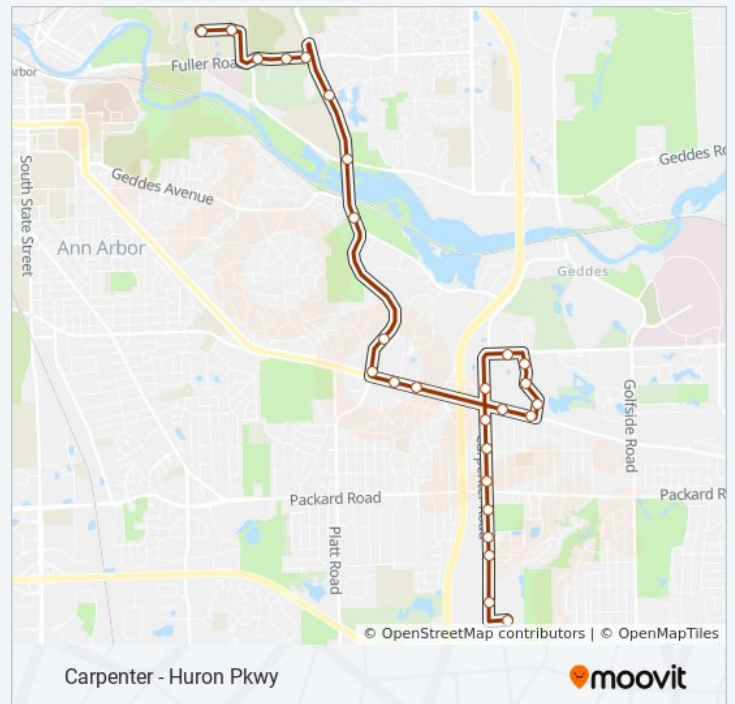

Carpenter + Coachville S
Carpenter + Ridgewood
Carpenter + Green Meadows
Carpenter + Packard
Carpenter + Central
Carpenter + Washtenaw
Hogback + Washtenaw
Clark + Hogback
Glencoe + Clark
Glencoe Hills Apts
Glencoe Hills + Washtenaw
Washtenaw + Glencoe Hills
Washtenaw + Crystal
Washtenaw + Pittsfield
Huron Pkwy + Washtenaw
Huron Pkwy + Boulder Dr.
Huron Pkwy + Huron River
Huron Pkwy + Geddes
Huron Parkway + Lakehaven
Glazier Way + Huron Pkw
Glazier Way + Um Day Care Cent
Glazier Way + Arbor Crest
Bonisteel + Beal
Bonisteel + Murfin

Wednesday	6:35 PM - 11:35 PM
Thursday	6:35 PM - 11:35 PM
Friday	6:35 PM - 11:35 PM
Saturday	8:35 AM - 10:35 PM

66 bus Info

Direction: Bonisteel + Murfin
Stops: 26
Trip Duration: 27 min
Line Summary:

Direction: Green Rd Park N Ride

39 stops
[VIEW LINE SCHEDULE](#)

Meijer Store on Carpenter Rd.
Carpenter + Center Valley
Carpenter + Coachville S
Carpenter + Ridgewood
Carpenter + Green Meadows

66 bus Time Schedule

Green Rd Park N Ride Route Timetable:

Sunday	Not Operational
Monday	7:05 AM - 6:05 PM
Tuesday	7:05 AM - 6:05 PM
Wednesday	7:05 AM - 6:05 PM
Thursday	7:05 AM - 6:05 PM
Friday	7:05 AM - 6:05 PM
Saturday	Not Operational