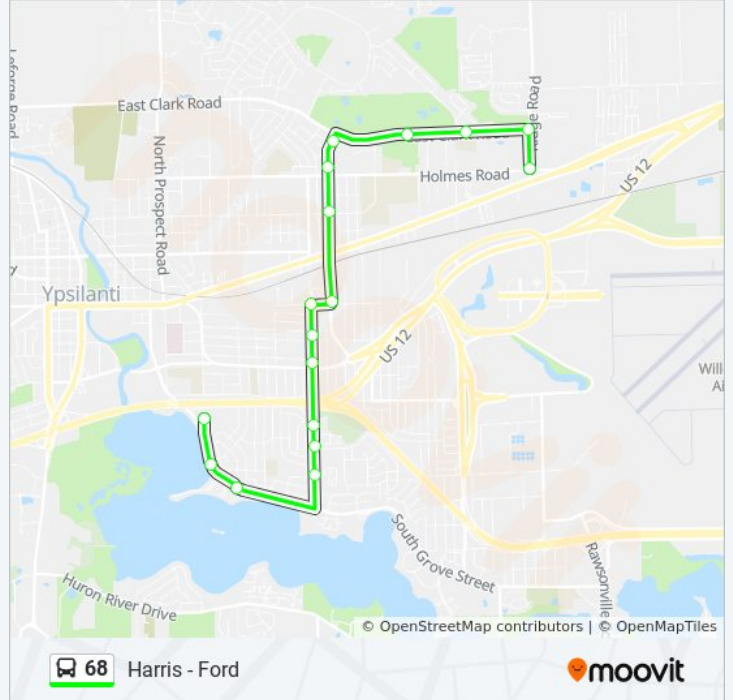

68 bus Info

Direction: Emerick + Service Dr

Stops: 19

Trip Duration: 12 min

Line Summary:

Direction: Ridge + Holmes

17 stops

[VIEW LINE SCHEDULE](#)

- Emerick + Service Dr
- Grove + Georgina
- Grove + Laural Bay
- Harris + Wingate
- Harris + Foley
- Harris + Share
- Harris + Ecorse
- Harris + Hawthorne
- Harris + Russel
- Ford + Russell
- Ford + Forest
- Ford + Holmes
- Clark East Towers
- Clark + Ypsilanti Township Community Center
- Clark + Ford Elementary
- Clark + Ridge
- Ridge + Holmes

68 bus Time Schedule

Ridge + Holmes Route Timetable:

Sunday	Not Operational
Monday	6:30 AM - 6:30 PM
Tuesday	6:30 AM - 6:30 PM
Wednesday	6:30 AM - 6:30 PM
Thursday	6:30 AM - 6:30 PM
Friday	6:30 AM - 6:30 PM
Saturday	Not Operational

68 bus Info

Direction: Ridge + Holmes

Stops: 17

Trip Duration: 13 min

Line Summary:

68 bus time schedules and route maps are available in an offline PDF at moovitapp.com. Use the [Moovit App](#) to see live bus times, train schedule or subway schedule, and step-by-step directions for all public transit in Detroit - Ann Arbor, MI.