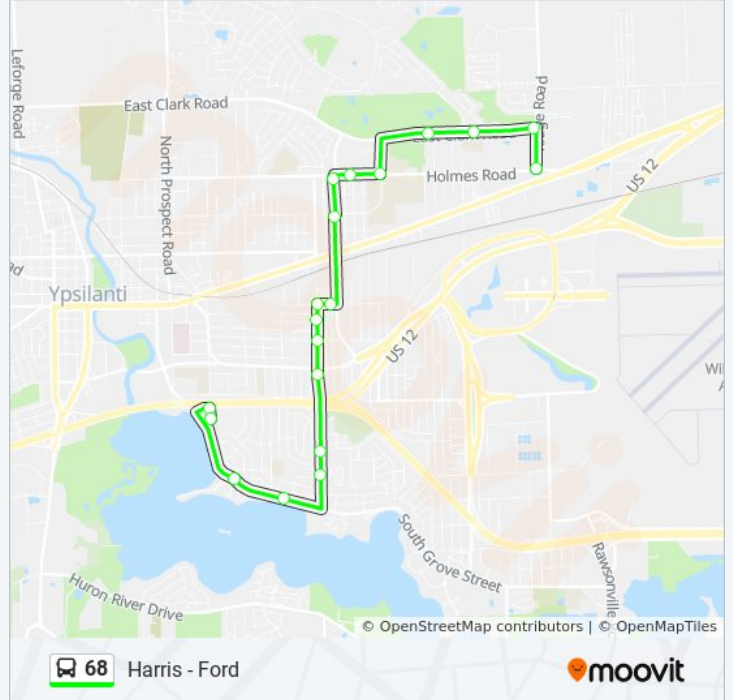

Direction: Emerick + Service Dr

19 stops

[VIEW LINE SCHEDULE](#)

- Ridge + Holmes
- Clark + Ridge
- Clark + Wiard
- Clark + Ypsilanti Township Community Center
- Midway + Holmes
- Holmes + Jerome
- Ford + Holmes
- Ford + Forest
- Russel + Ford Blvd
- Russell + Harris
- Harris + Duncan
- Harris + Parkwood
- Harris + Ecorse
- Harris at Lester
- Harris + Marcus
- Grove + Margarita
- Grove + Jay
- Service Dr. + Emerick
- Emerick + Service Dr

68 bus Time Schedule

Emerick + Service Dr Route Timetable:

Sunday	Not Operational
Monday	6:13 AM - 6:13 PM
Tuesday	6:13 AM - 6:13 PM
Wednesday	6:13 AM - 6:13 PM
Thursday	6:13 AM - 6:13 PM
Friday	6:13 AM - 6:13 PM
Saturday	Not Operational

68 bus Info

Direction: Emerick + Service Dr

Stops: 19

Trip Duration: 12 min

Line Summary:

Direction: Ridge + Holmes

17 stops

[VIEW LINE SCHEDULE](#)

- Emerick + Service Dr
- Grove + Georgina
- Grove + Laural Bay
- Harris + Wingate
- Harris + Foley
- Harris + Share
- Harris + Ecorse
- Harris + Hawthorne
- Harris + Russel
- Ford + Russell
- Ford + Forest
- Ford + Holmes
- Clark East Towers
- Clark + Ypsilanti Township Community Center
- Clark + Ford Elementary
- Clark + Ridge
- Ridge + Holmes