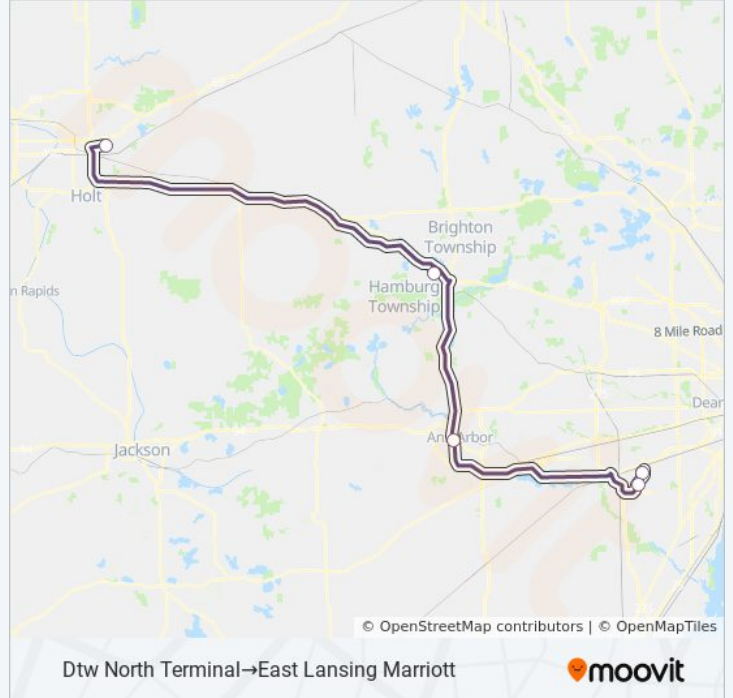

(1) Dtw Evans Terminal→East Lansing Marriott: 6:15 AM - 9:45 PM (2) East Lansing Marriott→Dtw Evans Terminal: 2:00 AM - 5:30 PM

Use the Moovit App to find the closest MICHIGAN FLYER bus station near you and find out when is the next MICHIGAN FLYER bus arriving.

**Direction: Dtw Evans Terminal→East Lansing
Marriott**

5 stops

[VIEW LINE SCHEDULE](#)

Detroit Metro Airport 2588

Metro Airport Mcnamara Terminal

Blake Transit Center

Brighton Meijer

East Lansing Marriott

MICHIGAN FLYER bus Time ScheduleDtw Evans Terminal→East Lansing Marriott Route
Timetable:

Sunday	6:15 AM - 9:45 PM
Monday	6:15 AM - 9:45 PM
Tuesday	6:15 AM - 9:45 PM
Wednesday	6:15 AM - 9:45 PM
Thursday	6:15 AM - 9:45 PM
Friday	6:15 AM - 9:45 PM
Saturday	6:15 AM - 9:45 PM

MICHIGAN FLYER bus Info**Direction:** Dtw Evans Terminal→East Lansing
Marriott**Stops:** 5**Trip Duration:** 135 min**Line Summary:**

Direction: East Lansing Marriott→Dtw Evans Terminal

5 stops

[VIEW LINE SCHEDULE](#)