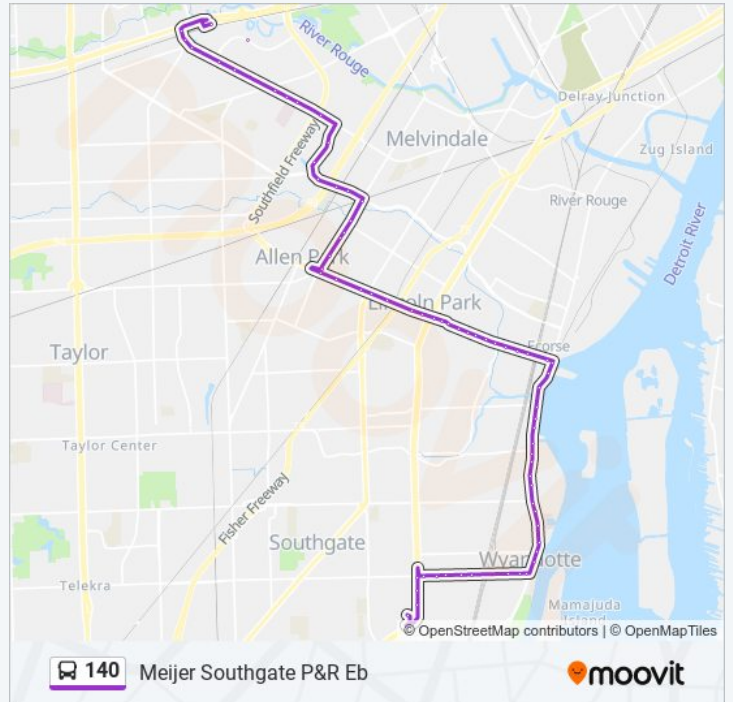

**Direction: Meijer Southgate P&R Eb**

71 stops

[VIEW LINE SCHEDULE](#)

Dearborn Transit Center  
 Oakwood & Michigan SW  
 Oakwood & Park  
 Oakwood Blvd + Beech  
 Students Gate  
 Oakwood + Village Rd

Southfield + Electric

Southfield + Austin

Southfield + Wilson

Southfield + Washington

Southfield + X Pingree

Southfield + Applewood

Southfield + River

Southfield + Ninth St

Southfield + Sixth St

### 140 bus Info

**Direction:** Meijer Southgate P&R Eb

**Stops:** 71

**Trip Duration:** 51 min

**Line Summary:**

Southfield + Third St

Southfield + High

Jefferson + Southfield