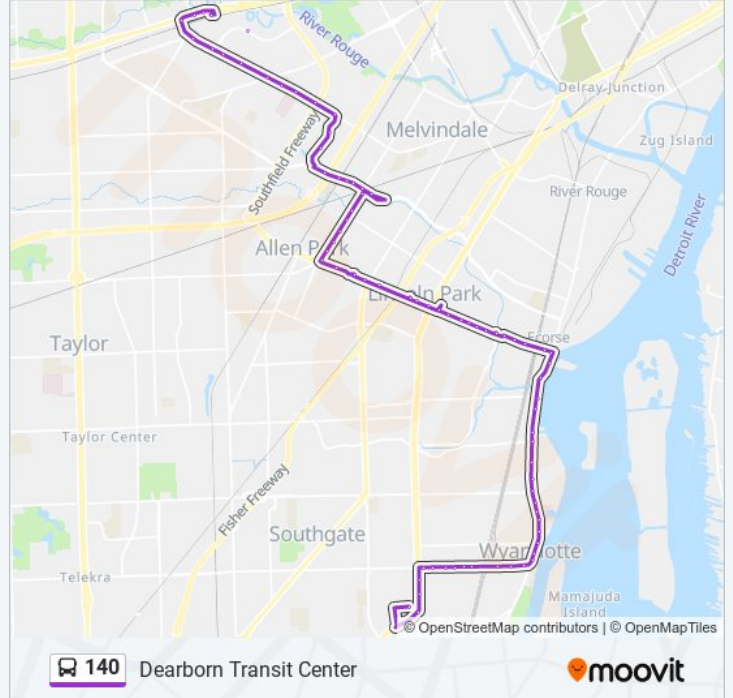

### Direction: Dearborn Transit Center

78 stops

[VIEW LINE SCHEDULE](#)

Meijer Southgate  
 Fort St + Barberry  
 Fort St + Quarry SE  
 Fort St + Orchard  
 Fort St + Pine  
 Eureka + Fort  
 Eureka Rd + 21st St  
 Eureka Rd + 17th St  
 Eureka Rd + 15th St  
 Eureka Rd + 13th  
 Eureka Rd + 11th St  
 Eureka Rd + 7th St  
 Eureka Rd + 5th St  
 Eureka Rd + 3rd St  
 Biddle + Eureka  
 Biddle + Elm  
 Biddle + Oak  
 Biddle + Superior  
 Biddle + Poplar  
 Biddle + Mulberry  
 Biddle + James Desana Dr  
 Biddle + Ford

### 140 bus Info

**Direction:** Dearborn Transit Center

**Stops:** 78

**Trip Duration:** 50 min

**Line Summary:**

Biddle + Alkali SE  
Biddle + Antoine NE  
Biddle + Goddard  
Biddle + St Johns  
Biddle & New St Ns  
Biddle & X From Emmons Blvd  
W Jefferson + Mill St  
W Jefferson + White  
Southfield + Jefferson  
Southfield + High  
Southfield + 3rd  
Southfield + Sixth St  
Southfield + Ninth Th  
Southfield + River Dr  
Southfield + Lejune  
Southfield + Pingree  
Southfiels + Grant  
Southfield + Ethel  
Southfield + Ferris  
Southfield + Electric  
Southfield + Fort NW  
Southfield + Lafayette NE  
Southfield + Lafayette NW  
Southfield + Porter  
Southfield + Dix  
Southfield + Wendys  
Southfield + Laurence  
Allen Rd + Southfield  
Allen Rd + Dasher  
Allen Rd + Anne  
Allen Rd + Oconnor  
Allen Rd + Keppen  
Allen Rd + University

**Direction: Meijer Southgate P&R Eb**

71 stops

[VIEW LINE SCHEDULE](#)

Dearborn Transit Center  
 Oakwood & Michigan SW  
 Oakwood & Park  
 Oakwood Blvd + Beech  
 Students Gate  
 Oakwood + Village Rd